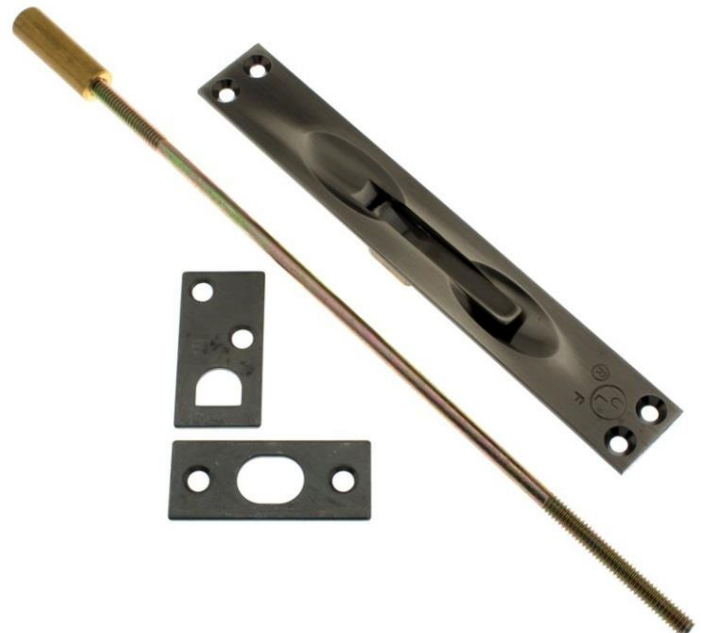

by St. Simons, Inc.

Quality Solid Brass Decorative Hardware & Bath Accessories

"The Special Finishes Specialist" ©

idhbrass.com

Product Data Sheet Premium Grade Solid Brass Extension Flush Bolt Item# 11020

Dimensions:

- Face: 1" x 6-3/4"
- Rod Length: 11-3/4" with Brass Plunger
- Throw: 1"
- Weight: 12 oz.
- Two Strikes:
 - 2" x 1"
 - 2-1/4" x 1"

Dimensions are for reference use only.

For exact dimensions, please measure actual part.

Product Description & Features:

The idh by St. Simons Solid Brass Extension Flush Bolt is the perfect finishing touch for your door. It can be used for both hollow metal doors and wooden doors, and features a 12-inch extension rod and sturdy 100% solid brass plunger. Keep your home secure and stylish with this smooth operating latch. Demand Quality. Demand idh.

Catalog Section: A

Extension Flush Bolt

Item# 11020

Date: Rev 04/18