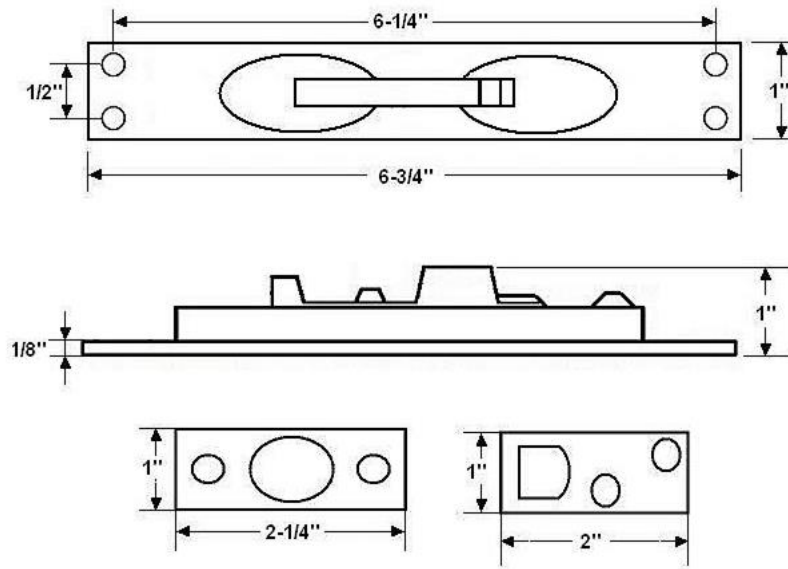

by St. Simons, Inc.

Quality Solid Brass Decorative Hardware & Bath Accessories

"The Special Finishes Specialist" ©

idhbrass.com

Product Data Sheet Premium Grade Solid Brass Extension Flush Bolt Item# 11020

Dimensions:

- Face: 1" x 6-3/4"
- Rod Length: 11-3/4" with Brass Plunger
- Throw: 1"
- Weight: 12 oz.
- Two Strikes:
 - 2" x 1"
 - 2-1/4" x 1"

Dimensions are for reference use only.

For exact dimensions, please measure actual part.

Product Description & Features:

The idh by St. Simons Solid Brass Extension Flush Bolt is the perfect finishing touch for your door. It can be used for both hollow metal doors and wooden doors, and features a 12-inch extension rod and sturdy 100% solid brass plunger. Keep your home secure and stylish with this smooth operating latch. Demand Quality. Demand idh.

Catalog Section: A

Extension Flush Bolt

Item# 11020

Date: Rev 04/18