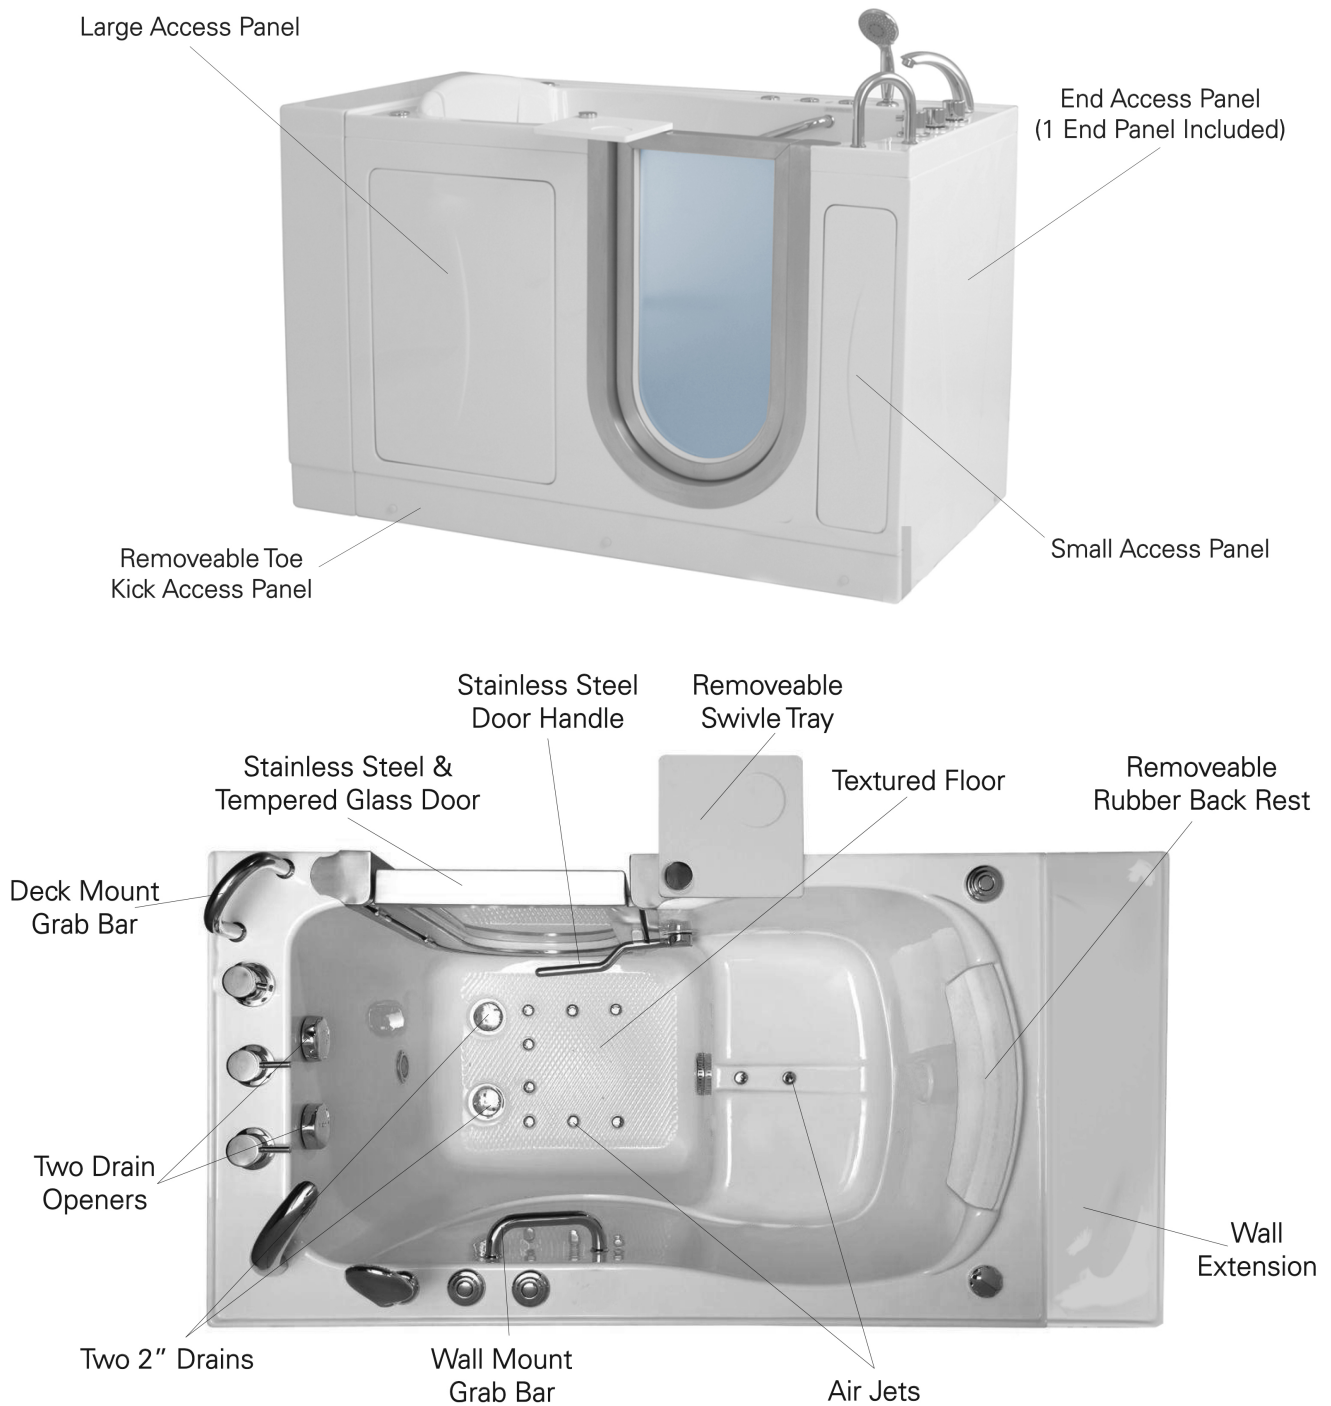

Elite Air+MicroBubble Walk In Bathtub