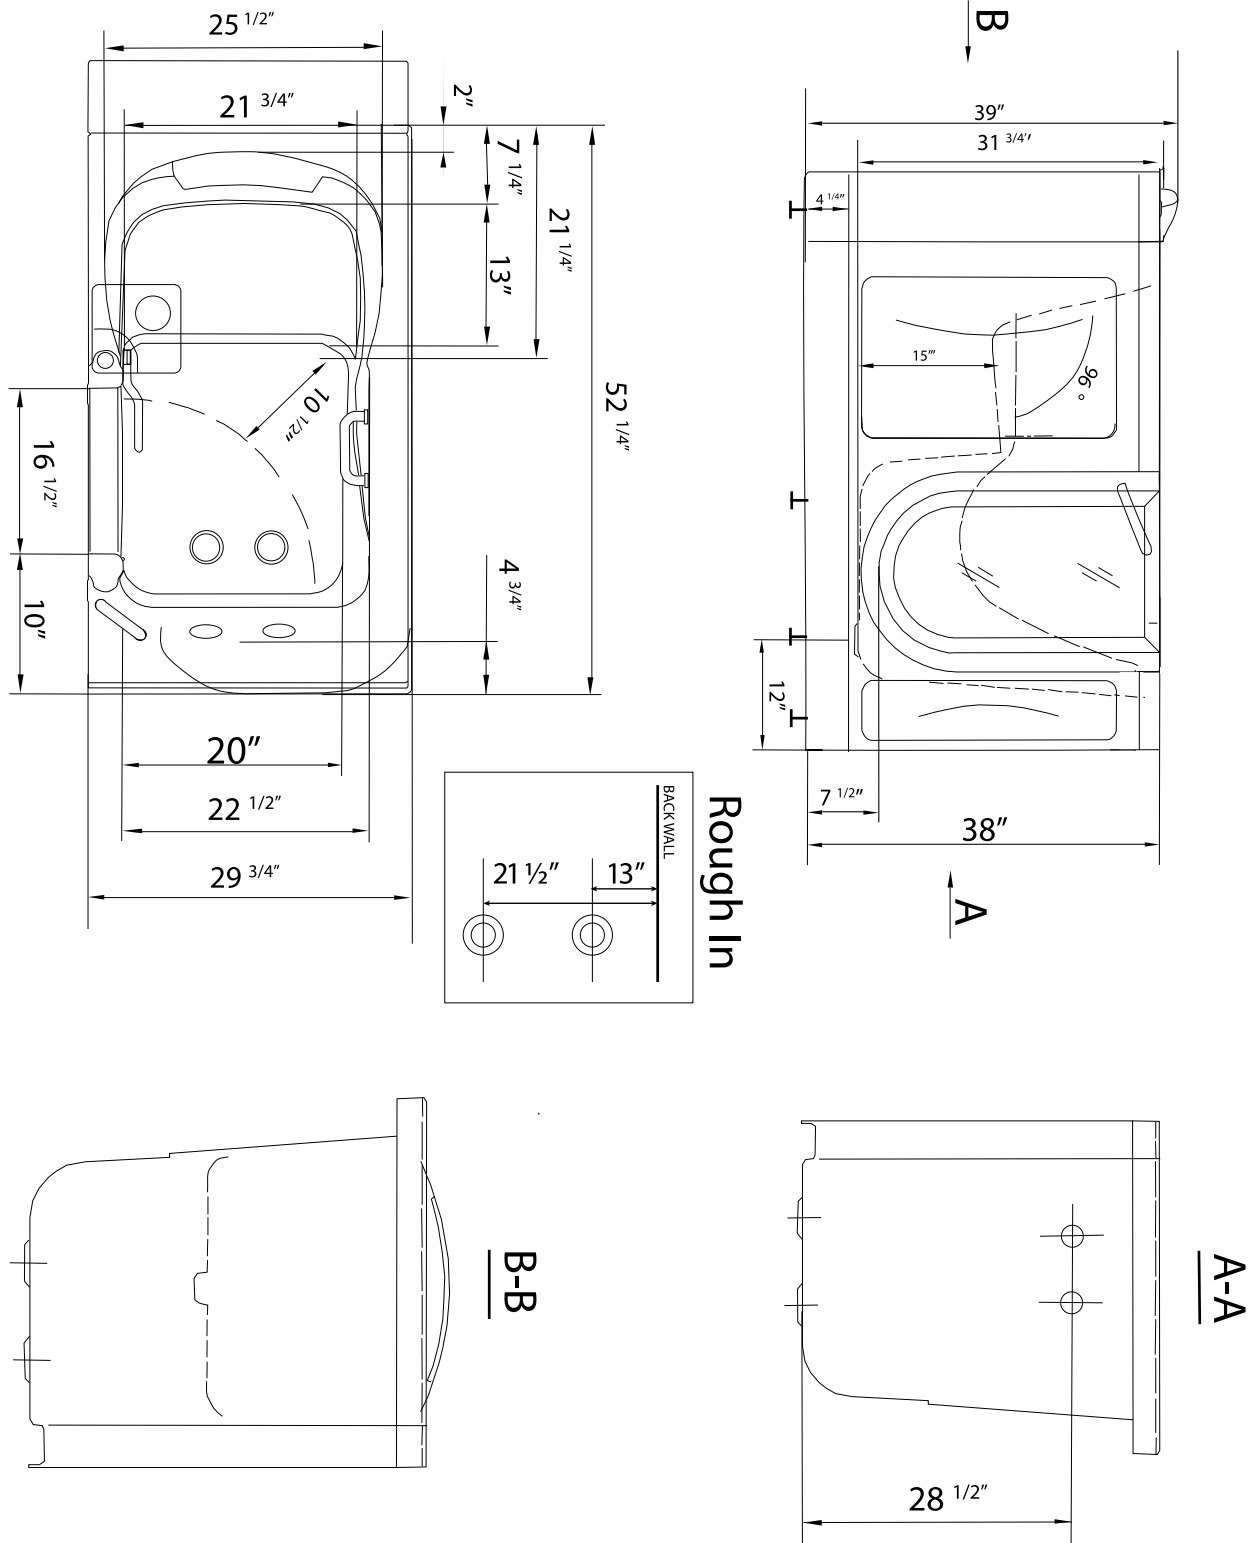

Elite Air+MicroBubble Walk In Bathtub

AM3107 Left Hand Door

AM3108 Right Hand Door

Specifications

Actual Size: 29.75" W x 52.25" L x 38" H

Shipping Size: 34" W x 57" L x 46" H

Shipping Weight: 250 lbs.

Net Weight: 150 lbs.

Water Capacity:

80 gal. US (unoccupied)

45-65 gal. US (occupied)

Options

- Left or Right Hand Door/Drain

Included Features

Tub Shell – Acrylic Tub Shell:

- High quality cast acrylic
- Excellent color uniformity
- High gloss white finish
- Fiberglass reinforced

13. Five-piece thermostatic faucet set

- Thermostatic control valve
- Two (2) 2-way diverters with extension handles
- Pull out, hand held, chrome plated shower with 5 ft. retractable stainless steel braided hose

Elite Air+MicroBubble Walk In Bathtub

Panel On

Panel Off

Lowered Threshold

Baseboard On
(not supplied)

Elite Air+MicroBubble Walk In Bathtub

*Right hand door and drain shown

Disclaimer: