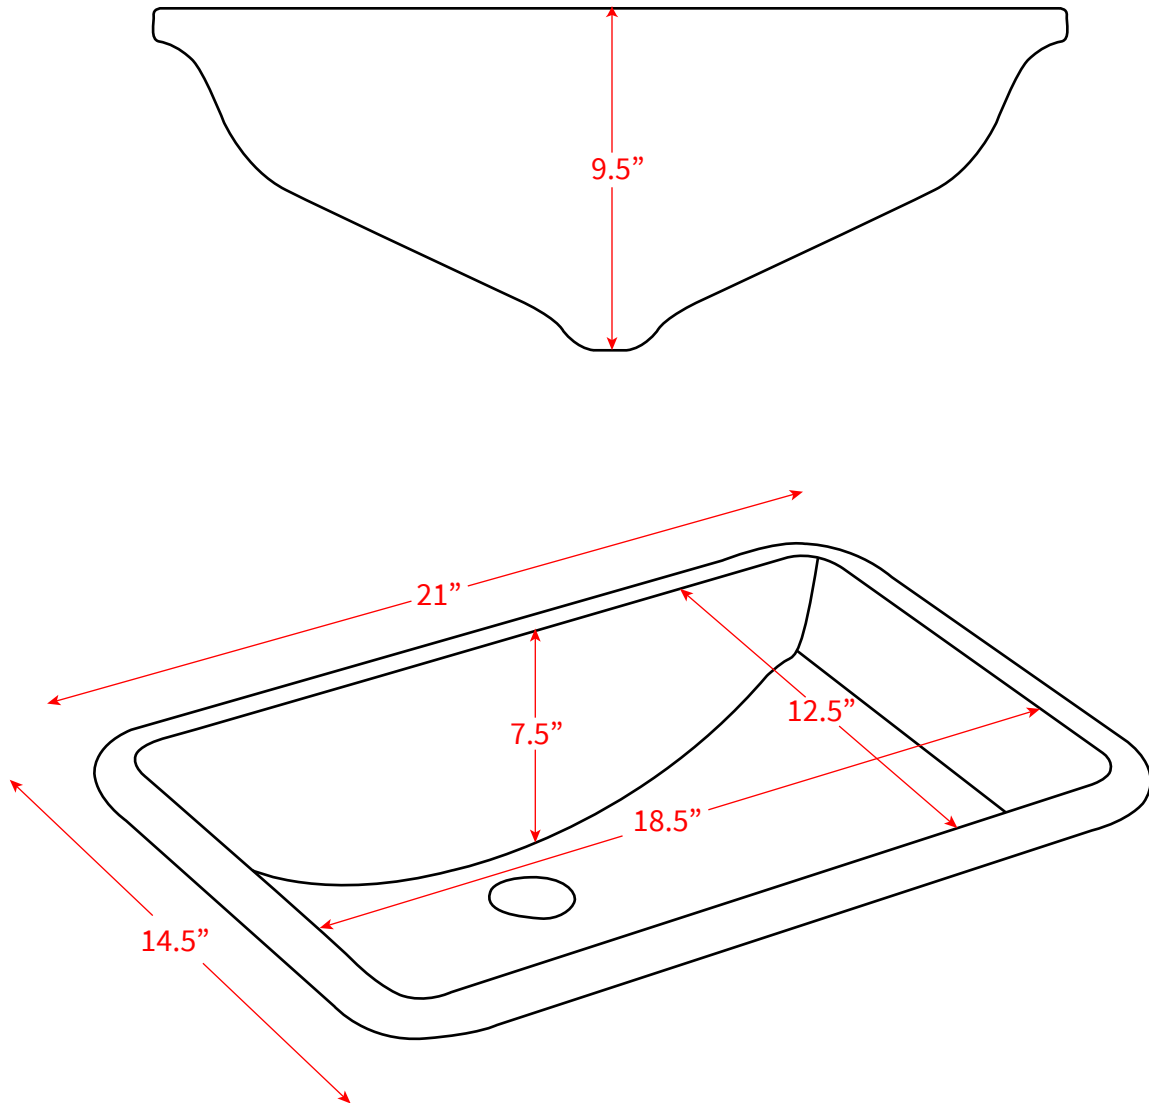

Specification Sheet

Ceramic Rectangular Undermount Bathroom Sink

ALL MEASUREMENTS IN INCHES

 ALL DIMENSIONS & SPECIFICATIONS ARE APPROXIMATE & SUBJECT TO CHANGE WITHOUT NOTICE.