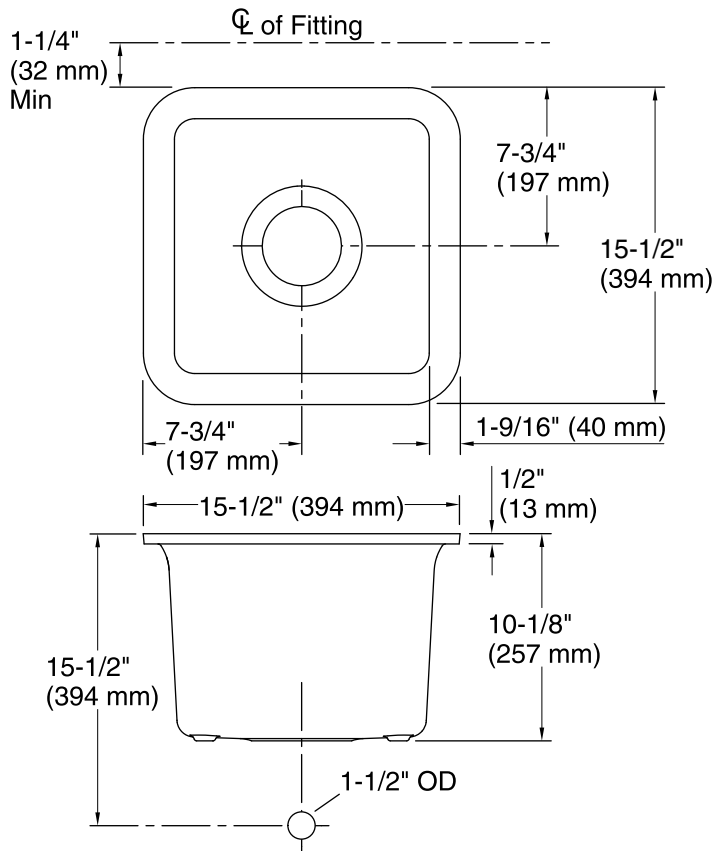

Cairn™
Under-mount Bar Sink
K-8223

Features

- No faucet holes.
- Includes cutout templates.
- Single basin.
- Includes 1 bottom basin rack.

Material

- KOHLER Neoroc material.

Installation

- Under-mount installation.

Top-Mount Installation

Under-Mount Installation

Technical Information

All product dimensions are nominal.

| | |
|-----------|-------------------------------|
| Bowl area | Length: 13-9/16" (344 mm) |
| | Width: 13-9/16" (344 mm) |
| | Bowl depth: 9-1/2" (241 mm) |
| | Water depth: 9-1/2" (241 mm) |
| Template: | 1257826-7, required, included |