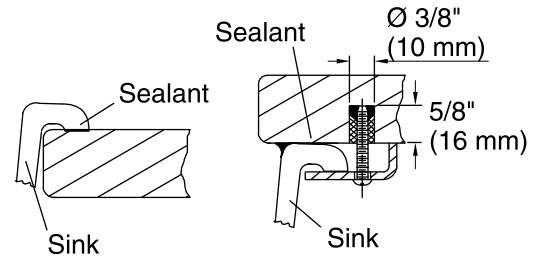

Cairn™
Under-mount Bar Sink
K-8223

Features

- No faucet holes.
- Includes cutout templates.
- Single basin.
- Includes 1 bottom basin rack.

Material

- KOHLER Neoroc material.

Installation

- Under-mount installation.

Recommended Accessories

K-9000 P-Trap

Optional Accessories

K-8801 Sink Strainer

Components

Additional included component/s: K-5658.

Codes/Standards

CSA B45.5/IAPMO Z124

Top-Mount Installation

Under-Mount Installation

Technical Information

All product dimensions are nominal.

| | |
|-----------|-------------------------------|
| Bowl area | Length: 13-9/16" (344 mm) |
| | Width: 13-9/16" (344 mm) |
| | Bowl depth: 9-1/2" (241 mm) |
| | Water depth: 9-1/2" (241 mm) |
| Template: | 1257826-7, required, included |