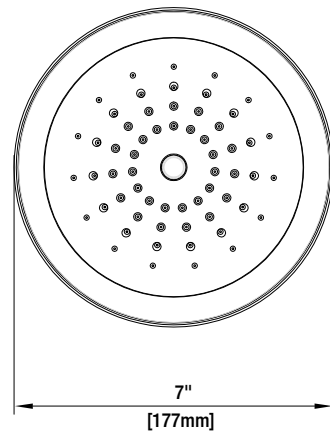

WARRANTY

- Limited Lifetime Warranty

INSTALLATION DIMENSIONS

Glacier Bay reserves the right to make changes in specifications and materials and to change and discontinue models, both without notice or obligation. Dimensions are for reference only.