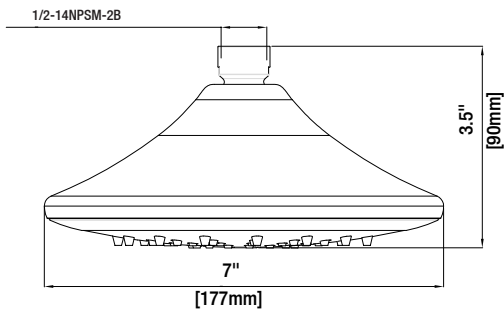

Specifications

FEATURES

- Water Power LED Lighted Showerhead
- 7" Spray face
- 1/2-14NPSM Connection
- 1.8GPM Flow Rate
- Easy Installation

Water Power LED Lighted Showerhead

MODEL	SKU #	FINISH
HD51901-X0001	1003222567	Chrome

CODE COMPLIANCE

- ASME A112.18.1 / CSA B125.1
- EPA WaterSense Certified

WARRANTY

- Limited Lifetime Warranty

INSTALLATION DIMENSIONS

Glacier Bay reserves the right to make changes in specifications and materials and to change and discontinue models, both without notice or obligation. Dimensions are for reference only.