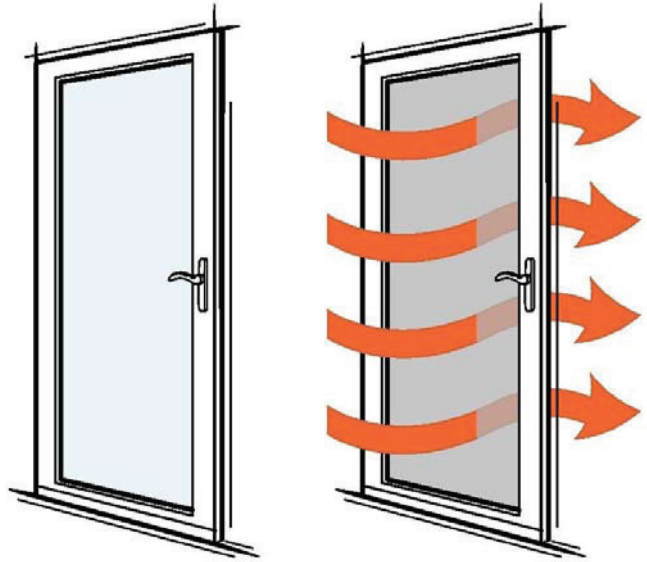

# SPECIFICATIONS

Internet #: 203145017

Product Name: Andersen® - 36 in. x 80 in. 3000 Series White Full View Easy Install Storm Door

## ■ DIMENSIONS

Assembled Depth (in.)	2.25 in
Assembled Height (in.)	80.875 in
Assembled Width (in.)	36.375 in
Door Size (WxH) in.	36 x 80
Door Thickness (in.)	1.5 in
Fits Opening Height (in.)	80 to 80 7/8
Fits Opening Width (in.)	35 7/8 to 36 3/8

## ■ DETAILS

Bottom Door Sweep	Double	Handleset Finish	Nickel
Color Family	White	Included	Screen
Color/Finish	White	Material	Aluminum
Door Handing	Right-Hand/Outswing	Product Weight (lb.)	56
Door Type	Storm	Returnable	90-Day
Features	Easy Install	Type of Weatherstripping	Dual
Finish Type	Painted	View Type	Full-view