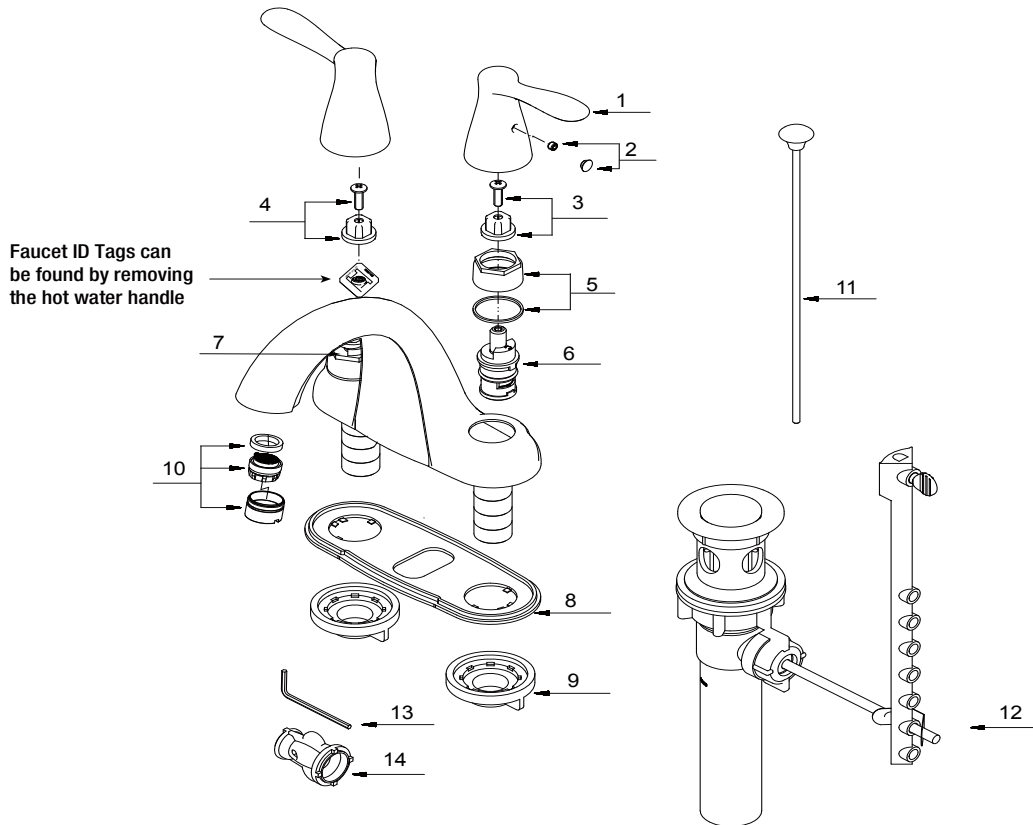

**Glacier Bay Gable 4 in. Centerset 2-Handle Mid-Arc Bathroom  
Faucet with Pop-Up**

MODEL	STORE SKU#	OMSID	FINISH
F51AC074CP	192-981	206495290	Chrome
F51AC074BNV	193-014	206495287	Brushed Nickel

Many replacement parts can be purchased online or at your local store. Please use the table below to identify the part SKU number needed, go to [HOMEDEPOT.COM](http://HOMEDEPOT.COM), and check for online and store availability. If you can't find the part you are looking for, please call 1-855-HD-GLACIER.

Part	Description	Part #	Internet SKU #	Store SKU #	Part	Description	Part #	Internet SKU #	Store SKU #
1	Handle (H or C)	A069382*			8	Gasket	A011005*		
2	Index Button (H or C)	A66G325			9	Mounting Nut	A504023*	<a href="http://202832764">202832764</a>	395685
3	Handle Adaptor (C)	A66D574C	<a href="http://206931426">206931426</a>		10	Aerator	A500026N-51-T*		
4	Handle Adaptor (H)	A66D574H	<a href="http://206931427">206931427</a>		11	Lift Rod & Lift Rod Knob	A025041*		
5	Bonnet Nut & Washer	A663631*	<a href="http://300954407">300954407</a>		12	Drain Assembly	A556012L*		
6	Cartridge (C)	A507104N	<a href="http://206860628">206860628</a>		13	Allen Wrench (H2.5*19mmL*53mmL)	A031000NI		
7	Cartridge (H)	A507103N	<a href="http://206838971">206838971</a>		14	Aerator Wrench	A031245NI		