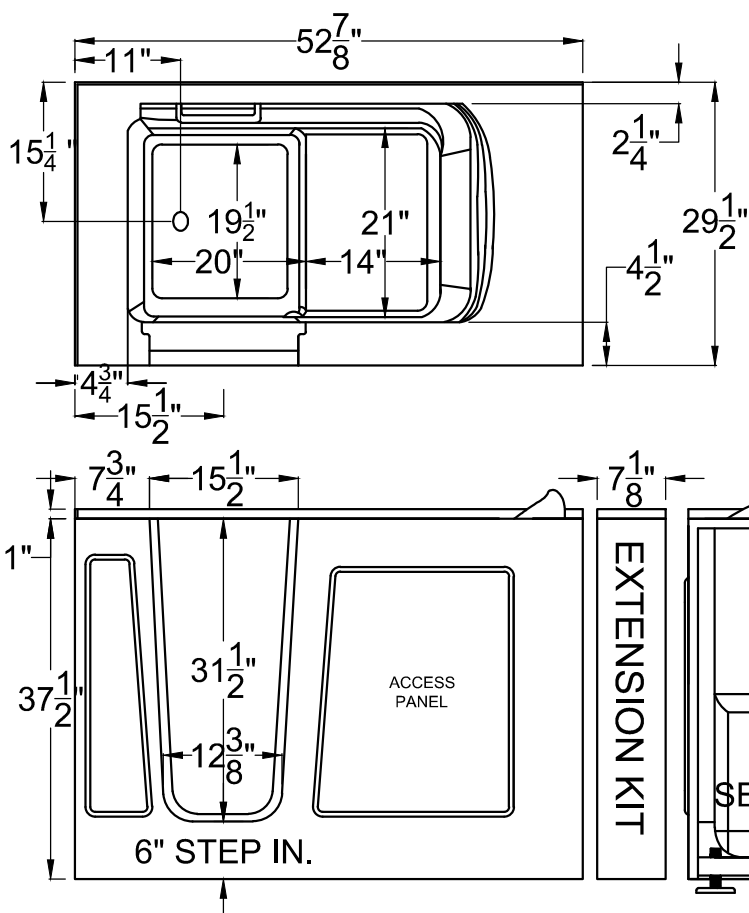

3053

29 1/2" x 52 7/8" x 37 1/2"

INSTALLATION: It is important that all leveling feet are completely touching the floor and level for the door system to work properly.

GENERAL SPECIFICATIONS:

Material Gelcoat

Plumbed Weight : 155lbs / 70kg

Soaker Weight : 125lbs / 57kg

Average Fill: 68 gal to above jet level

ELECTRICAL SPECIFICATIONS:

Required Electrical Service 110 Volt

Air Bath or Whirlpool 1-15 amp GFCI

Whirlpool with Inline Heater 1-20 amp GFCI