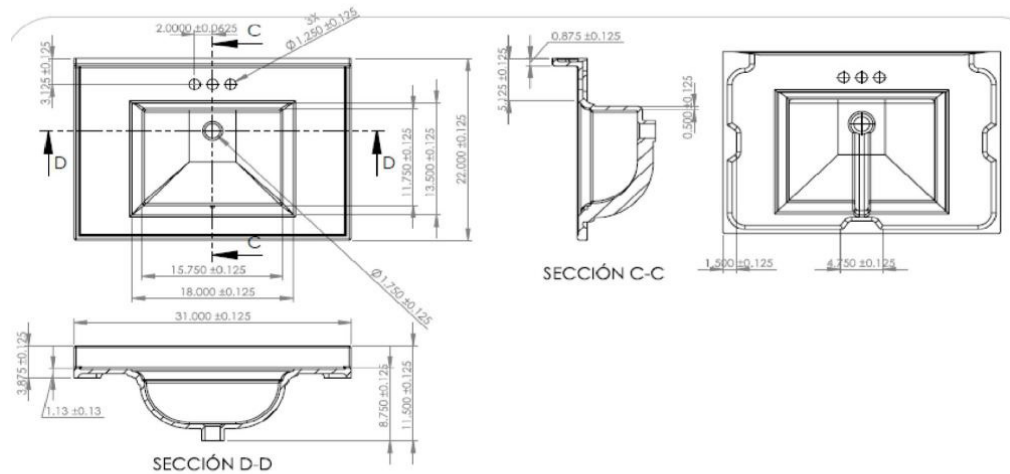

Camilla Centerset Vanity Top 61"  
Solid White

SPECIFICATIONS

MATERIAL:	Cultured Marble
TOOLS NEEDED FOR INSTALLATION:	100% silicone
ASSEMBLED DIMENSIONS:	12.5" H x 61" L x 22" D
ASSEMBLED WEIGHT:	95 lbs.
FAUCET TYPE:	Lav Centerset
NUMBER OF MOUNTING HOLES:	3
BOWL MATERIAL:	Cultured Marble
BACK SPLASH INCLUDED:	Yes
COLOR:	Solid White
NUMBER OF BOWLS:	1
BOWL DIMENSIONS:	8.75" H x 18.5" W x 14" D
BOWL SHAPE:	Rectangle
SINK THICKNESS:	0.95"
MOUNTING TYPE:	Integrated
OVERFLOW HOLE:	Yes