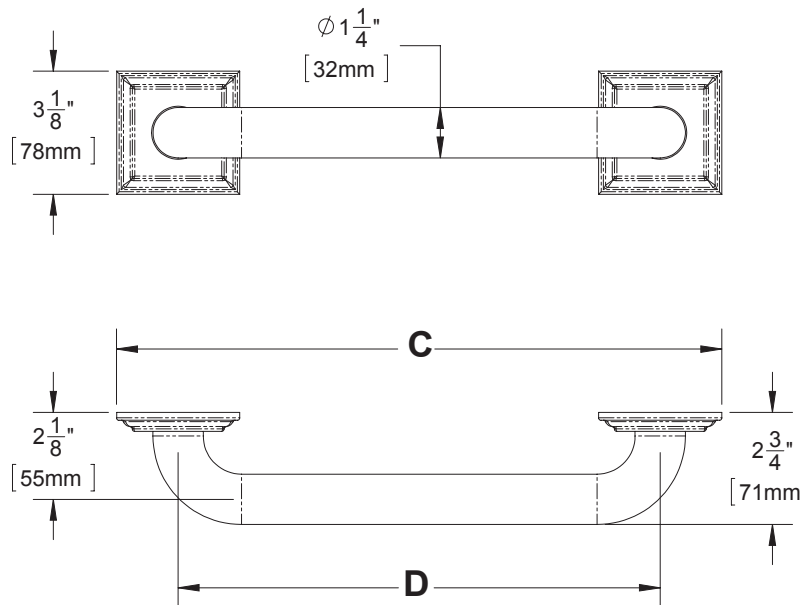

Rainier ADA Grab Bars

FEATURES:

- Stainless Steel Construction
- Flexible mounting configuration (horizontal, vertical, diagonal)
- Includes mounting hardware

FINISH:

PC

MODELS:

- ☐ SA-1309-24: 24 in. bar
- ☐ SA-1309-36: 36 in. bar
- ☐ SA-1309-48: 48 in. bar

WARRANTY:

- 1 year limited

DIMENSIONS: NOTE: 1. All dimensions are in inches (millimeters) unless otherwise specified and are subject to change without notice.

DIMENSION "C"

SA-1309-24	27-1/8" (687mm)
SA-1309-36	39-1/8" (992mm)
SA-1309-48	51-1/8" (1297mm)

DIMENSION "D"

SA-1309-24	24" (610mm)
SA-1309-36	36" (914mm)
SA-1309-48	48" (1219mm)

Architect/Engineer Approval Space:

SPEAKMAN
400 ANCHOR MILL ROAD
NEW CASTLE, DE 19720

P: 800-537-2107
F: 800-977-2747
W: WWW.SPEAKMAN.COM
R: AUGUST 2016