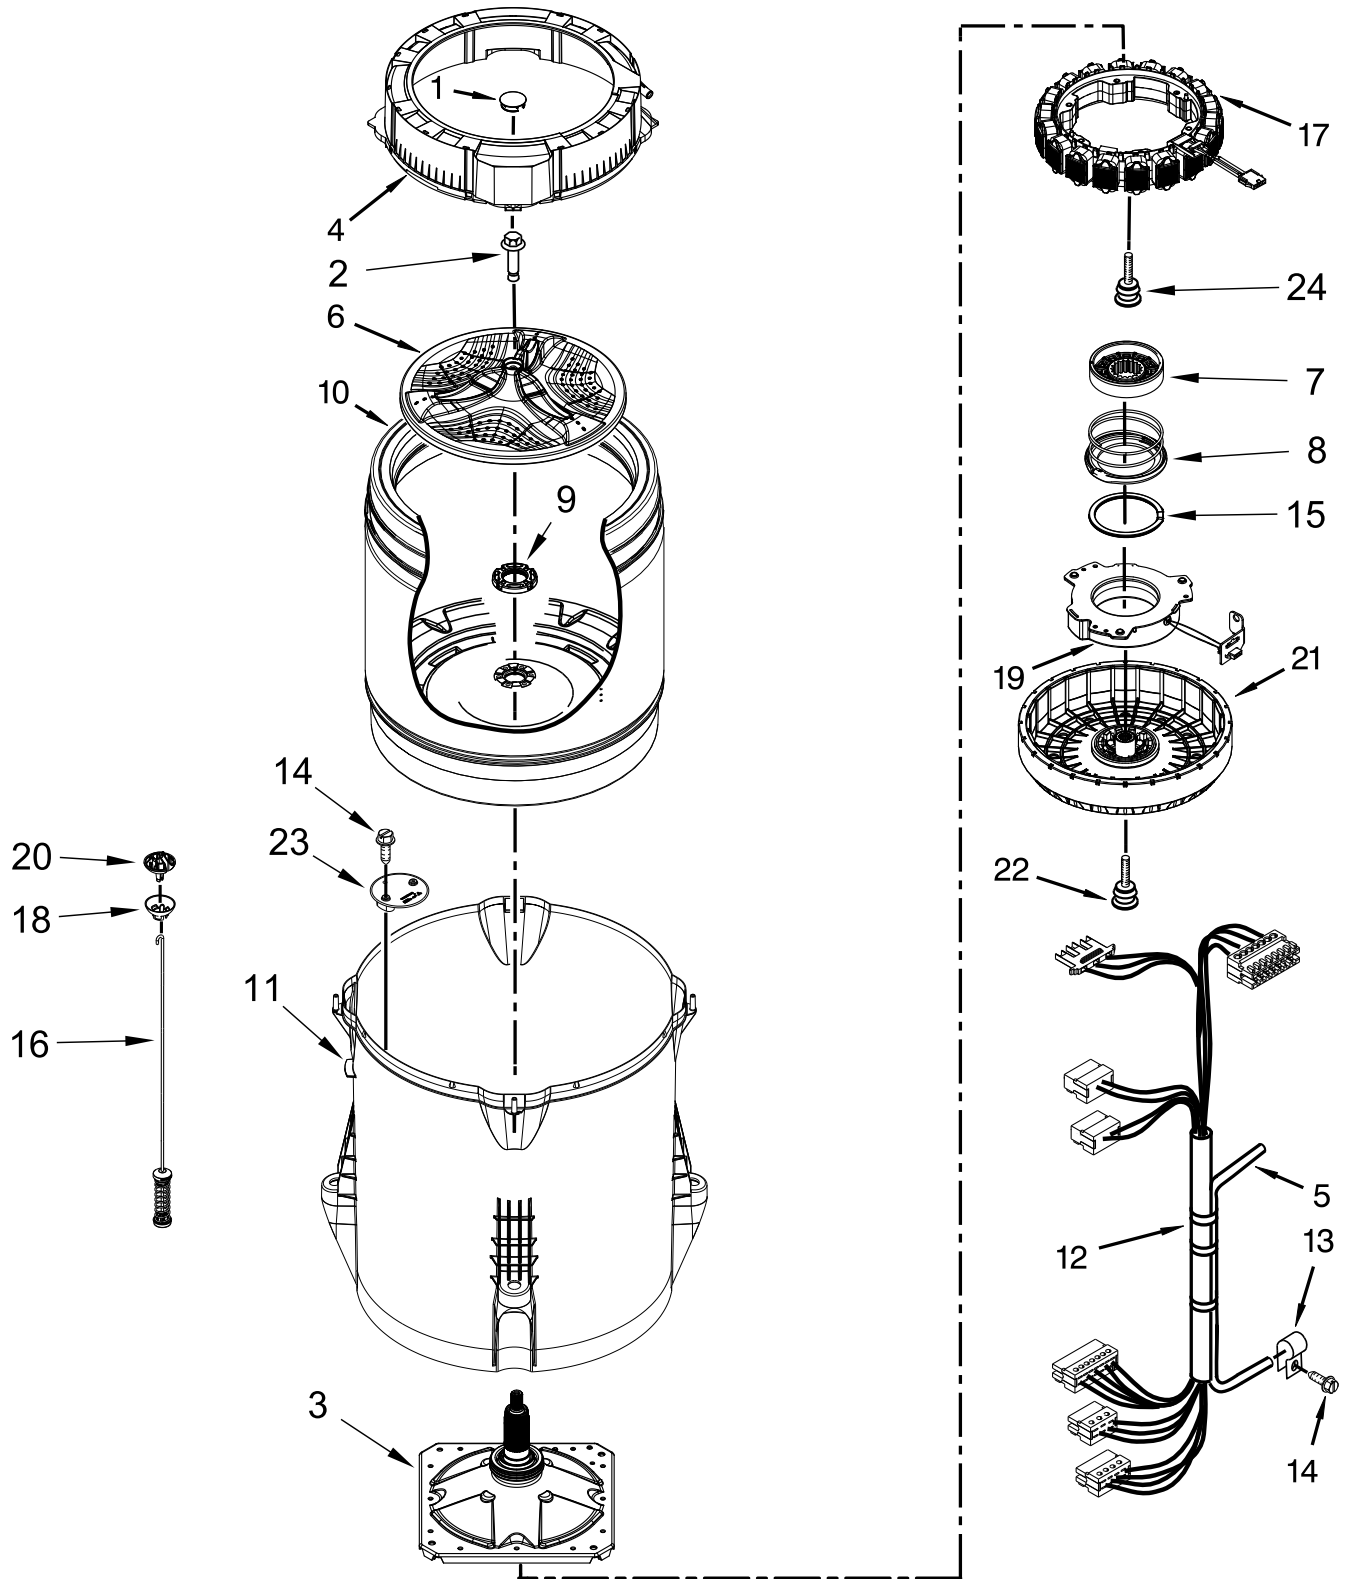

CONSOLE AND DISPENSER PARTS

CONSOLE AND DISPENSER PARTS

<u>Illus.</u> <u>No.</u>	<u>Part No.</u>	<u>Description</u>	<u>Illus.</u> <u>No.</u>	<u>Part No.</u>	<u>Description</u>	<u>Illus.</u> <u>No.</u>	<u>Part No.</u>	<u>Description</u>
1		Console	7	W10611544	Panel, Console Rear Cover	15	9740848	Screw
	W10662254	White	8	W10219342	Screw	16	W10631226	Harness, Valve
2	W10631630	Console Mount (Left)	9	1157158	Screw	17	W10568405	Assembly, Speaker
	W10631629	Console Mount (Right)	10	W10726624	Seal, Console	18	97787	Screw
3	W10596717	Harness, UI	11	W10479821	Cord, Power	19		Assembly, Dispenser Bezel
4	12990204	Screw	12	3400076	Screw		W10601841	White
5	8312709	Clip, Console	13	W10632533	Assembly, Housing	20		Assembly, Dispenser Drawer
6	W10625688	Control Unit Assembly, Machine and Motor	14	W10632527	Valve, Water Inlet		W10601851	White

MOTOR, BASKET AND TUB PARTS

MOTOR, BASKET AND TUB PARTS

<u>Illus.</u> <u>No.</u>	<u>Part No.</u>	<u>Description</u>	<u>Illus.</u> <u>No.</u>	<u>Part No.</u>	<u>Description</u>	<u>Illus.</u> <u>No.</u>	<u>Part No.</u>	<u>Description</u>
1	W10609549	Cap, Impeller	12	W10614061	Harness, Lower	19	W10447973	Assembly, Clutch
2	W10625252	Screw	13	W10005430	Clamp, Cable	20	W10560146	Ball, Suspension (Set of 4 - Includes Suspension Bushings)
3	W10447976	Assembly, Drive	14	8533943	Screw	21	W10447979	Rotor, Motor
4	W10578861	Tub Ring	15	W10275082	Ring, Snap	22	W10636382	Screw
5	W10753364	Hose Pressure Switch	16	W10594082	Damper Assembly, Tub Suspension (Set Of 4-Includes Suspension Bushings and Suspension Balls)	23	W10215093	Filter, Drain Pump
6	W10609476	Impeller (Washplate)	17	W10579778	Stator, Motor	24	W10644129	Screw
7	W10447975	Slider	18	W10256551	Bushing - Upper Suspension (Set of 4 - Includes Suspension Balls)			
8	W10006484	Assembly, Spring						
9	W10564013	Nut, Spin Tube						
10	W10586078	Basket Assembly						
11	W10512161	Tub						