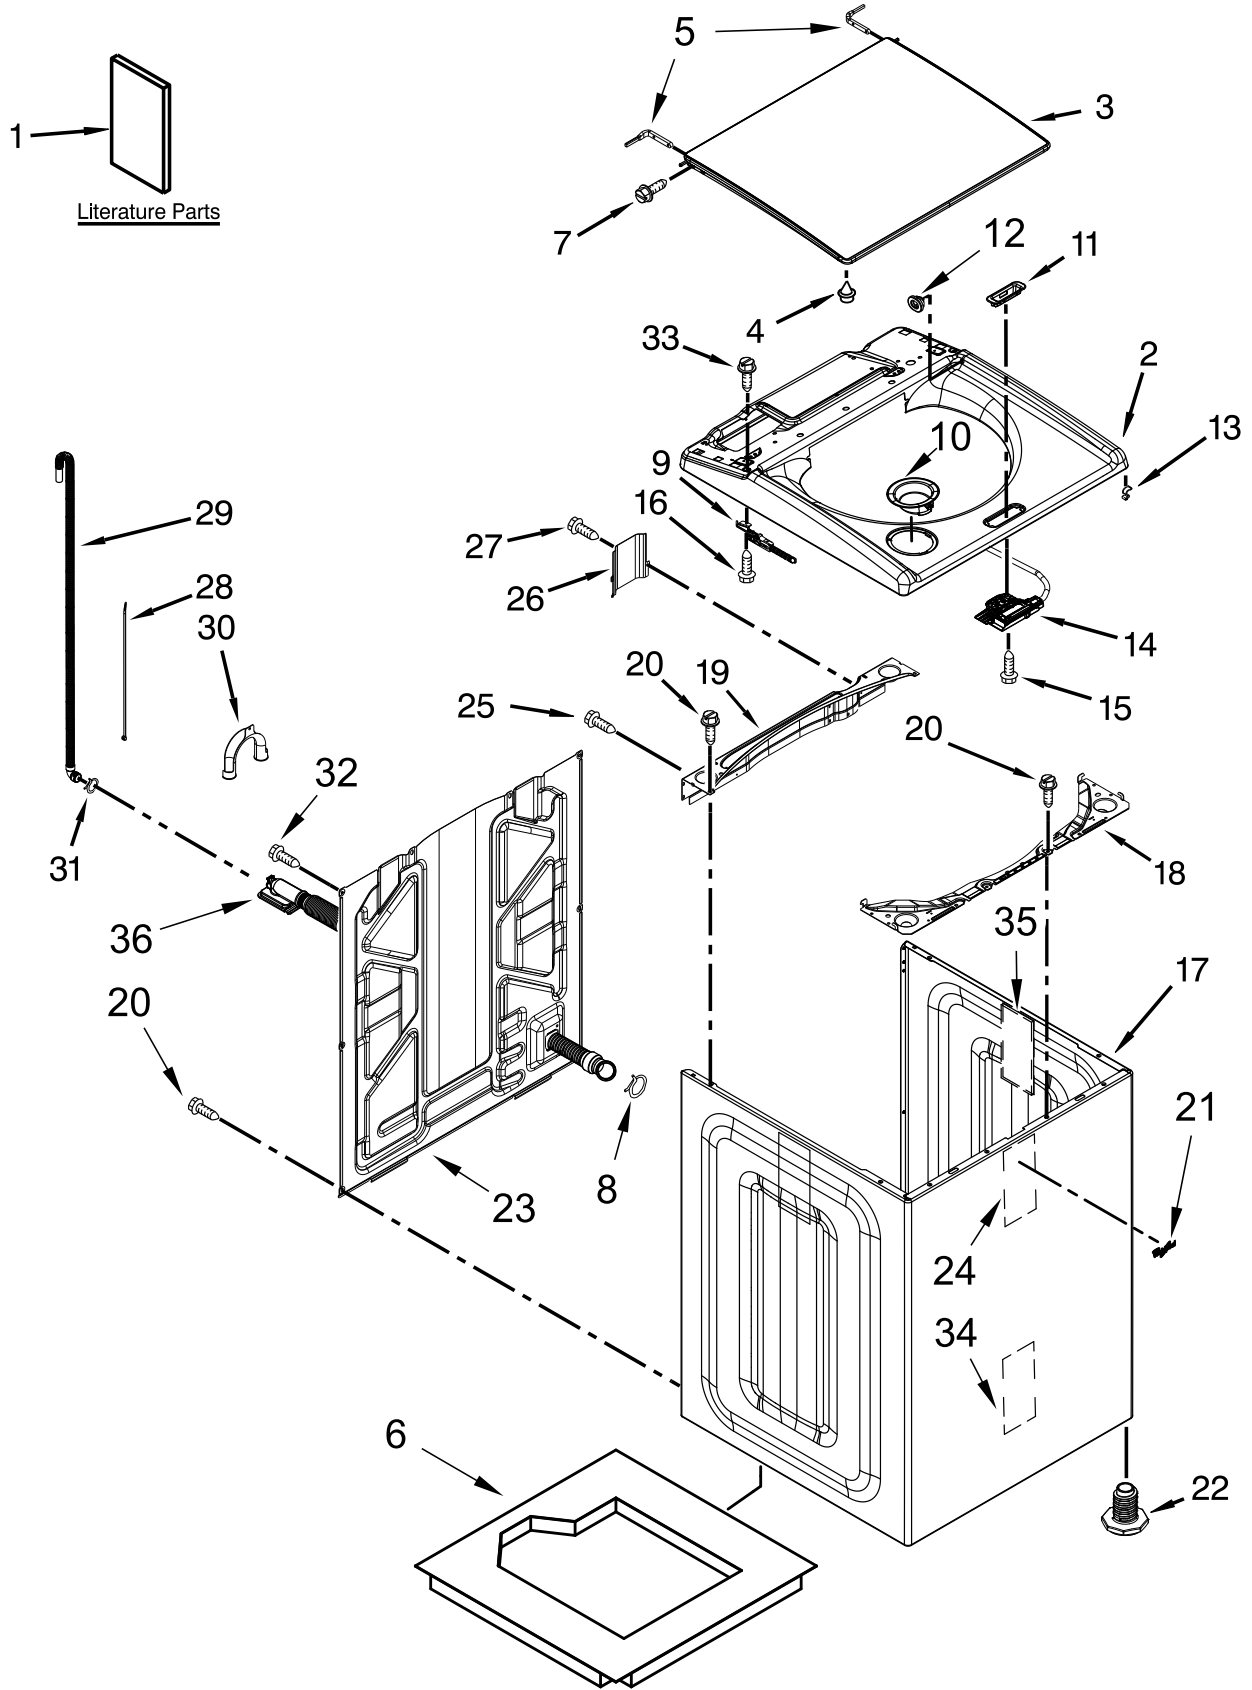

TOP AND CABINET PARTS

TOP AND CABINET PARTS

<u>Illus. No.</u>	<u>Part No.</u>	<u>Description</u>	<u>Illus. No.</u>	<u>Part No.</u>	<u>Description</u>	<u>Illus. No.</u>	<u>Part No.</u>	<u>Description</u>
1		Literature Parts	11		Bezel, Lid Lock	23	W10612644	Panel, Rear
	W10682737	Instructions, Installation		W10630254	White	24	W10414221	Damper, Sound
	W10607424	Owners Manual	12		Spacer, Lid Hinge	25	W10142728	Screw
	W10607408	Tech Sheet		W10708964	White	26	W10676061	Cover, Harness
	W10062902	Energy Guide	13	90016	Clip, Harness	27	3400076	Screw
2		Top	14		Assembly, Lid Lock	28	W10339879	Tie, Cable
	W10635913	White		W10648012	White	29	W10221546	Hose, Outer Drain Assembly
3		Assembly, Lid (Glass)	15	W10273971	Screw	30	W10280024	U-Bend, Drain Hose
	W10631106	White	16	693995	Screw	31	356138	Clamp, Hose
4	9724509	Bumper, Lid	17		Cabinet	32	9740848	Screw
5	8563964	Hinge Arm, Lid		W10697357	White	33	311932	Screw
6	W10676603	Absorber, Sound	18		Brace, Cabinet Top - Front	34	W10688364	Absorber, Impact
7	W10119828	Screw, Lid Hinge		W10724131	White	35	8564458	Absorber, Impact
8	W10142630	Clamp, Hose	19	W10512626	Brace, Cabinet Top - Rear	36	W10652930	Hose, Internal Drain
9	W10594147	Hinge, Lid (Left)	20	1157158	Screw			
	W10594148	Hinge, Lid (Right)	21		Badge			
10		Dispenser, Bleach		W10387117	White			
	W10601839	White	22	W10687506	Foot Assembly, Leveling