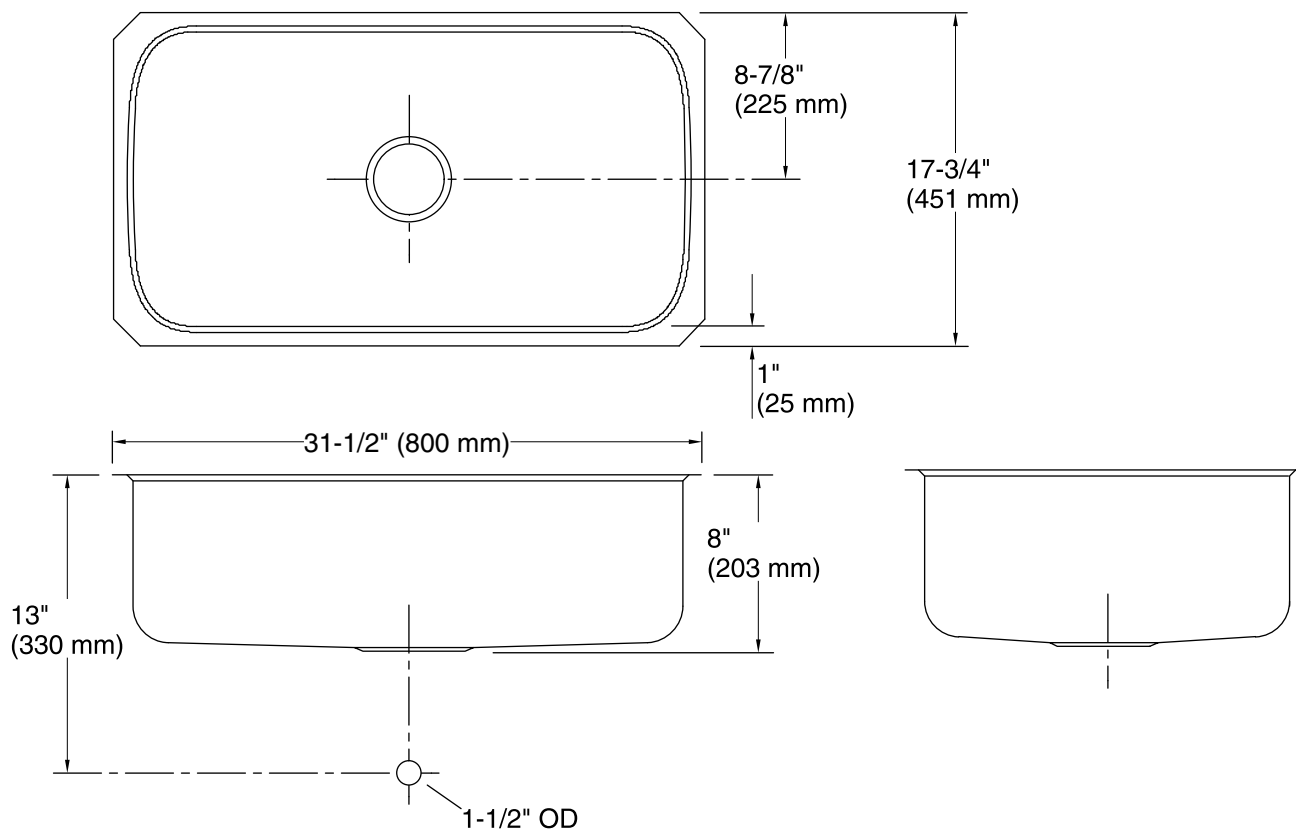

KOHLER®

Undertone® Under-mount Kitchen Sink K-3183

Features

- 36-inch minimum base cabinet width.
- 18-gauge stainless steel.
- Under-mount.
- Single compartment.
- 7-5/8" (194 mm) deep bowl.
- SilentShield® sound-absorption technology offers quieter performance.
- 31-1/2" (800 mm) x 17-3/4" (451 mm)

See website for detailed warranty information.

Technical Information

All product dimensions are nominal.

Bowl configuration:	Single
Installation:	Under-mount
Bowl area (Only):	Length: 29-1/2" (749 mm) Width: 15-3/4" (400 mm) Water depth: 7-5/8" (194 mm)
Drain hole:	3-5/8" (92 mm)
Template:	1016732-7, required, included