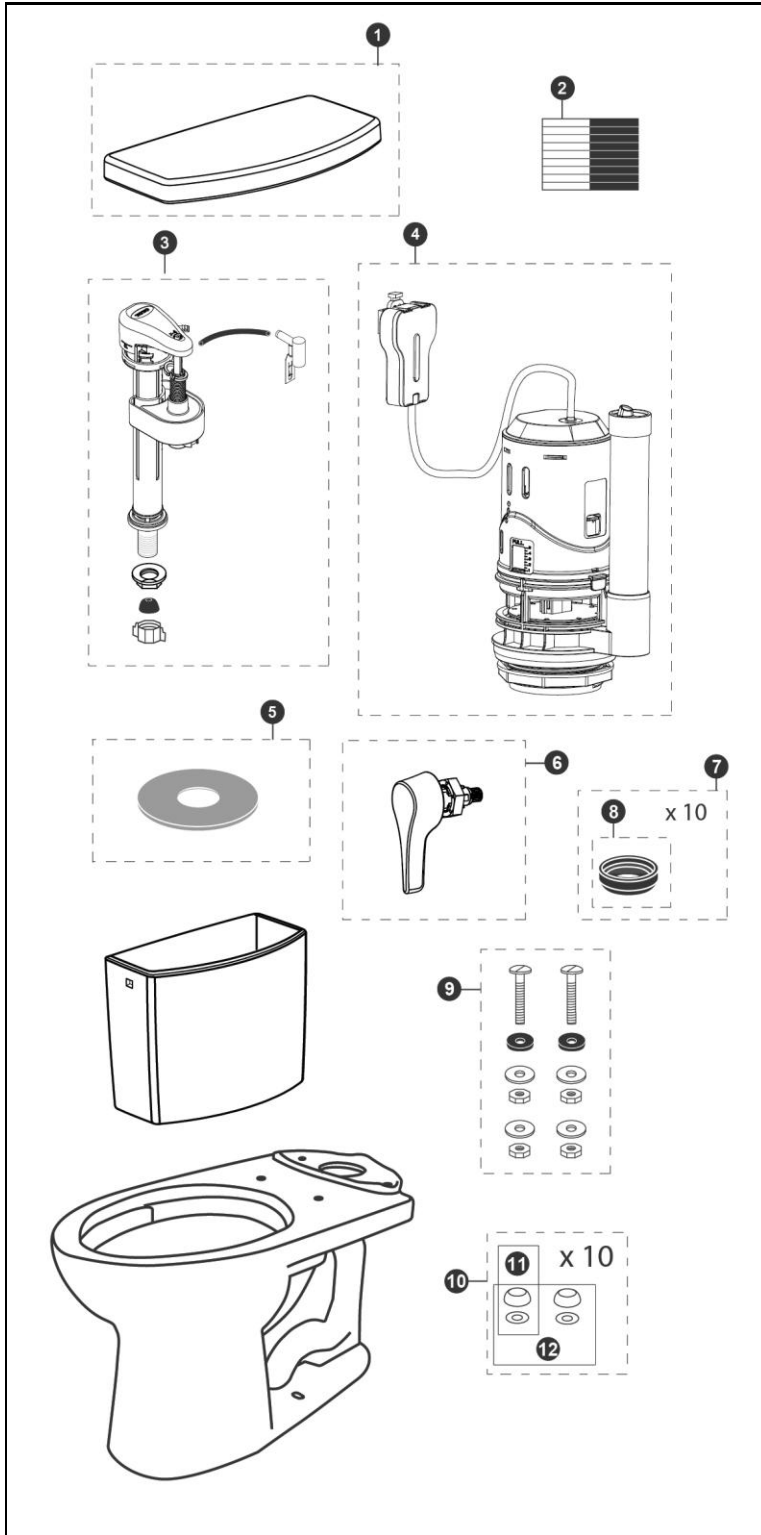

CST454CUF(R)(G)

CST454CUF
ST453U
C454CUF

CST454CUFG
ST453U
C454CUFG
C454CUFGT20

CST454CUFRG
ST453UR
C454CUFRG

2 Pc Drake® II 1G® 1.0 Gpf Toilet, Elongated, 1G®, 12" Rough-In, (including CeFIONtect™)

| Item | Part | Description |
|------|--------------|--|
| 1 | TCU453CRU#01 | Tank Lid w/ Velcro Tape - Cotton |
| | TCU453CRU#03 | Tank Lid w/ Velcro Tape - Bone |
| | TCU453CRU#11 | Tank Lid w/ Velcro Tape - Colonial White |
| | TCU453CRU#12 | Tank Lid w/ Velcro Tape - Sedona Beige |
| | TCU453CRU#51 | Tank Lid w/ Velcro Tape - Ebony |
| 2 | THU107 | Velcro Tape |
| 3 | TSU053A | Fill Valve |
| 4 | THU396 | Flush Valve Tower Assembly |
| | THU374 | Flush Valve Tower Assembly for RH Trip Lever |
| 5 | 9BU094 | Seal Gasket for Flush Valve |
| 6 | THU390#CP | Trip Lever Handle |
| 7 | THU131 | Tank to Bowl Gasket (10 pieces) |
| 8 | 9BU024E | Tank to Bowl Gasket (1 piece) |
| 9 | TSU01D | Tank Mounting Kit |
| 10 | THU098#01 | Bolt Cap Set - Cotton (10 sets) |
| | THU098#03 | Bolt Cap Set - Bone (10 sets) |
| | THU098#11 | Bolt Cap Set - Colonial White (10 sets) |
| | THU098#12 | Bolt Cap Set - Sedona Beige (10 sets) |
| | THU098#51 | Bolt Cap Set - Ebony (10 sets) |
| 11 | THU044#01 | Bolt Cap Set - Cotton (1 set) |
| | THU044#03 | Bolt Cap Set - Bone (1 set) |
| | THU044#11 | Bolt Cap Set - Colonial White (1 set) |
| | THU044#12 | Bolt Cap Set - Sedona Beige (1 set) |
| | THU044#51 | Bolt Cap Set - Ebony (1 set) |
| 12 | THU044S#01 | Bolt Cap Set - Cotton (2 sets) |
| | THU044S#03 | Bolt Cap Set - Bone (2 sets) |
| | THU044S#11 | Bolt Cap Set - Colonial White (2 sets) |
| | THU044S#12 | Bolt Cap Set - Sedona Beige (2 sets) |
| | THU044S#51 | Bolt Cap Set - Ebony (2 sets) |

Note:

Product Number Explanations

Two-Piece Toilet

(CST) Gravity Type Toilet
(454) Model
(C) Tornado Flush
(U) Ultra Low Flush
(F) Universal Height
(R) Right Hand Lever
(G) CeFIONtect™

Tank

(ST) Tank
(453) Model
(U) Ultra Low Flush
(R) Right Hand Lever