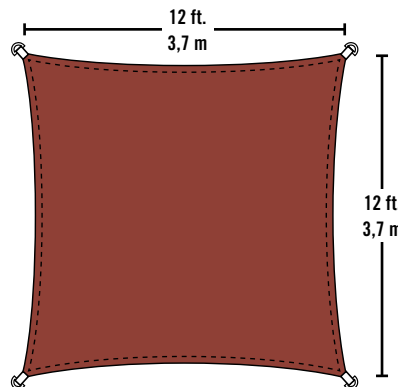

## Basic Mounting Hardware Kit

Includes mounting package for each connection point.

Create your own shade design. Outdoor Sun Shade Sails provide sun protection, innovative design and value.

- Easy to install and take down.
- Decorative design - fashionable colors.
- Better quality - durable fabric.

## Package Includes

- (1) 12 ft./3,7 m Square Sun Shade Sail
  - (4) Hardware Packets
- Easy step-by-step instructions

Retail Ready Full Color Packaging