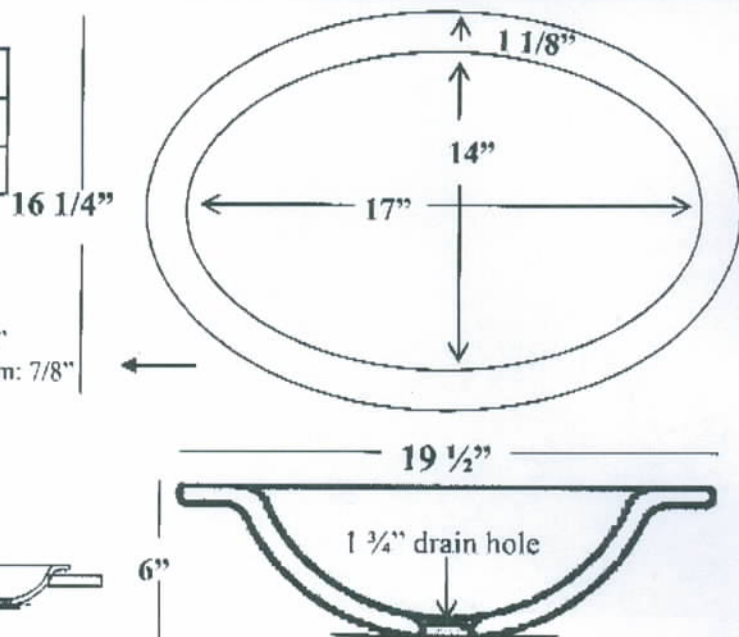

### Product Information & Diagram

Fixture*		basin area	water depth
Sink		17" W x 14" D	5 1/2"
Drain	1 3/4"		

\*Approximate measurements for comparison only.

Included Components: Cutout template

Top rim: 1 1/8"  
Underneath rim: 7/8"

### Undermount Installation Instructions

Full installation instructions are included with the actual sink. Templates are supplied only as a guide. The physical use of the sink will assure a more accurate cutout.

### Drop-In Installation Instructions

Full installation instructions are included with the actual sink. Templates are supplied only as a guide. The physical use of the sink will assure a more accurate cutout.