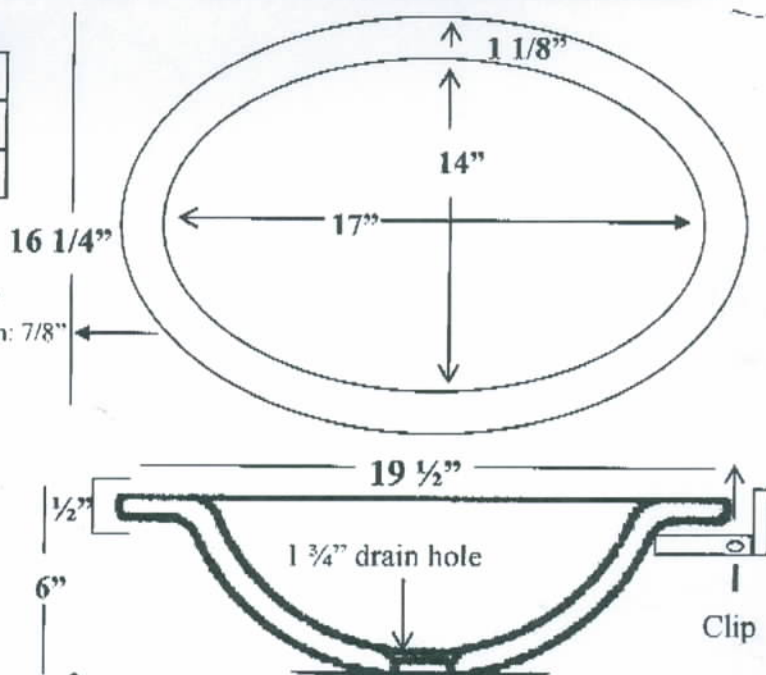

### Product Information & Diagram

Fixture*		basin area	water depth
Sink		17" W x 14" D	5 1/2"
Drain	1 3/4"		

\*Approximate measurements for comparison only.

Included Components: Cutout template

Top rim: 1 1/8"  
Underneath rim: 7/8"

### Undermount Installation Instructions

Full installation instructions are included with the actual sink. Templates are supplied only as a guide. The physical use of the sink will assure a more accurate cutout.