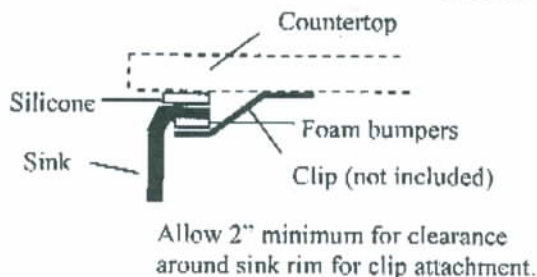

Install as either an Undermount or Drop-In

### Product Information & Diagram

Fixture*		basin area	water depth
Sink		17" W x 14" D	5 1/2"
Drain	1 3/4"		

\*Approximate measurements for comparison only.

Included Components: Cutout template

Top rim: 1 1/8"  
Underneath rim: 7/8"

### Undermount Installation Instructions

Full installation instructions are included with the actual sink. Templates are supplied only as a guide. The physical use of the sink will assure a more accurate cutout.