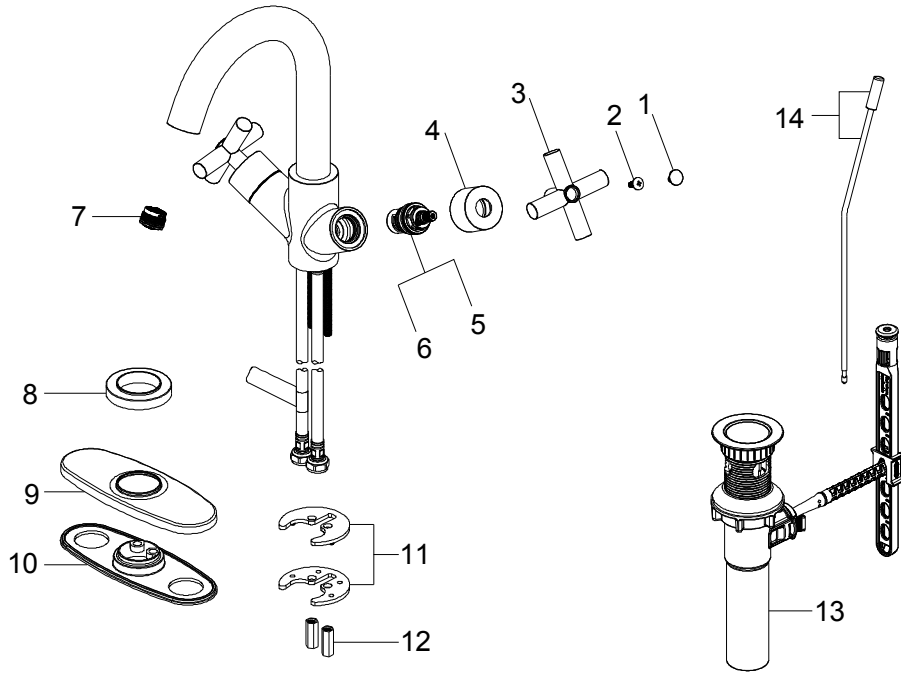

Replacement Parts List

Dorset Cross Single-Hole 2-Handle Bathroom Faucet in Chrome

MODEL	SKU #	FINISH
HD67440W-6001	306838707	Chrome

Many replacement parts can be purchased online or at your local store. Please use the table below to identify the part SKU number needed, go to HOMEDEPOT.COM, and check for online and store availability. If you can't find the part you are looking for, please call 1-855-HD-GLACIER.

Part	Description	Part #	Internet SKU #	Store SKU #
1	Cap	RP1005701		
2	Screw	RP50049		
3	Handle	RP1355001		
4	Handle seat	RP1717401		
5	Cartridge H	RP20042		
6	Cartridge C	RP20043		
7	Aerator	RP30209		
8	Flange	RP8068701		

Part	Description	Part #	Internet SKU #	Store SKU #
9	Deck plate	RP8068501		
10	Gasket	RP80686		
11	Washer	RP64208		
12	Lock nut	RP56111		
13	ClickInstall™ drain assembly	RP4022801	305992087	
14	Lift rod	RP4023001		