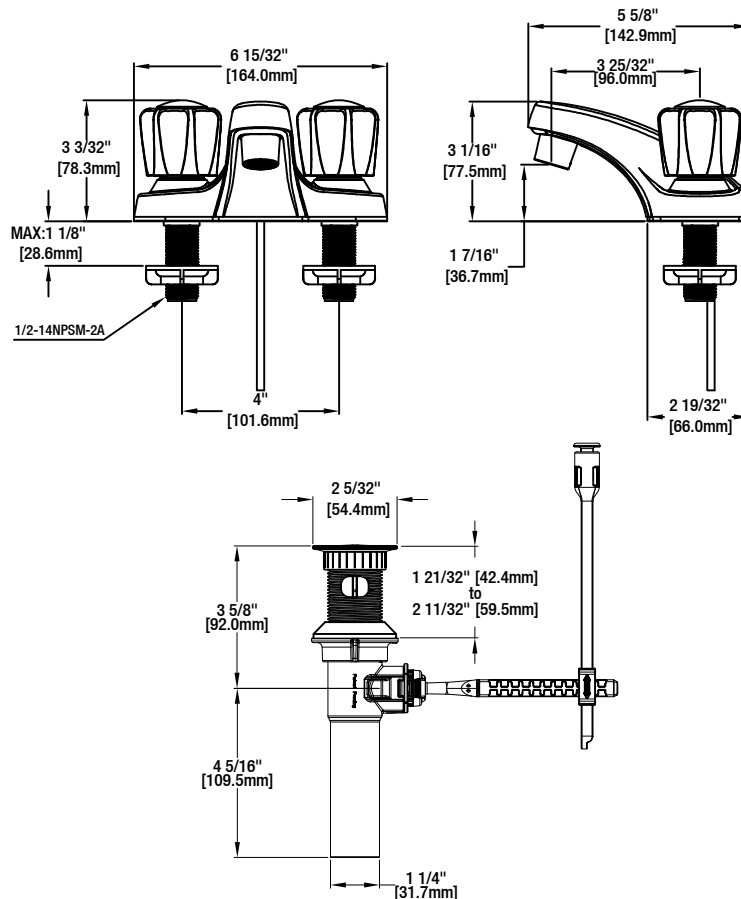

Aragon 4 in. Centerset 2-Handle Low Arc Bathroom Faucet
With Pop-Up Drain in Chrome

MODEL	STORE SKU#	FINISH
67090W-6A01	811530	Polished Chrome

FEATURES

- Requires 3-Hole Sink with 4" On-Center
- 1/2" IPS Connections
- Max Flow Rate: 1.2 gpm (4.5 L/min) at 60 psi
- Max Countertop Thickness: 1 1/8"
- Spout Reach: 3 25/32"
- Spout Height: 1 7/16"
- 1/4 Turn Washerless for Lifetime Drip-free Operation
- With ClickInstall™ drain assembly
- Exposed Aerator

CODE COMPLIANCE

- IAPMO Certified: ASME A112.18.1/CSA B125.1
- Compliant to NSF/ANSI 61
- Compliant to NSF/ANSI 372
- Calgreen Certified
- EPA WaterSense Certified
- Meets AB 1953 Lead Standard

WARRANTY

- Limited Lifetime Warranty

INSTALLATION DIMENSIONS

Glacier Bay reserves the right to make changes in specifications and materials and to change and discontinue models, both without the notice or obligation. Dimensions are for reference only.