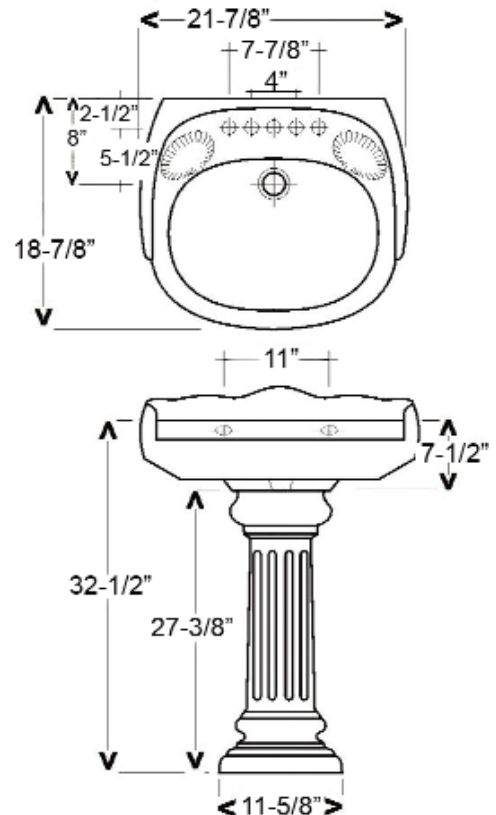

VICKI PEDESTAL LAVATORY

Cat. No.
3-65X

W: 21 7/8"
D: 18 7/8"
H: 35 1/2"
Flange: 1 3/4"

Interior Dimensions:

Basin Interior: 16 1/2"W x 12 1/8"D
 BasinDepth: 7 1/4"
 Back of basin to center of faucet: 2 1/2"
 Back of basin to center of drain: 8"
 Mount bolts height: 31"
 Mount holes cc: 11"
 Faucet and spout holes: 1 1/4" (4")
 1 3/8" (8")

Features:

- ▶ Made of Vitreous China
- ▶ Available for 4" CC or 8" Widespread
- ▶ Can be Installed Using Toggle or Molly Bolts (not included)
- ▶ Overflow
- ▶ IAPMO certified

*For ease of installation, order one of the following:

1. Hangers (pair) \$4.75
2. Bracket (one) \$11.50

Colors:

WH White
BQ Bisque

Compliance Certification
 Meets or exceeds the following specifications: ASME A112.19.2:2008 and CSA B45.1-08 for ceramic plumbing fixtures.

Dimensions of fixture are nominal and may vary within the range of tolerances established by ASMEI Standard A112.19.2-2008. Dimensions and specifications subject to change without notice.