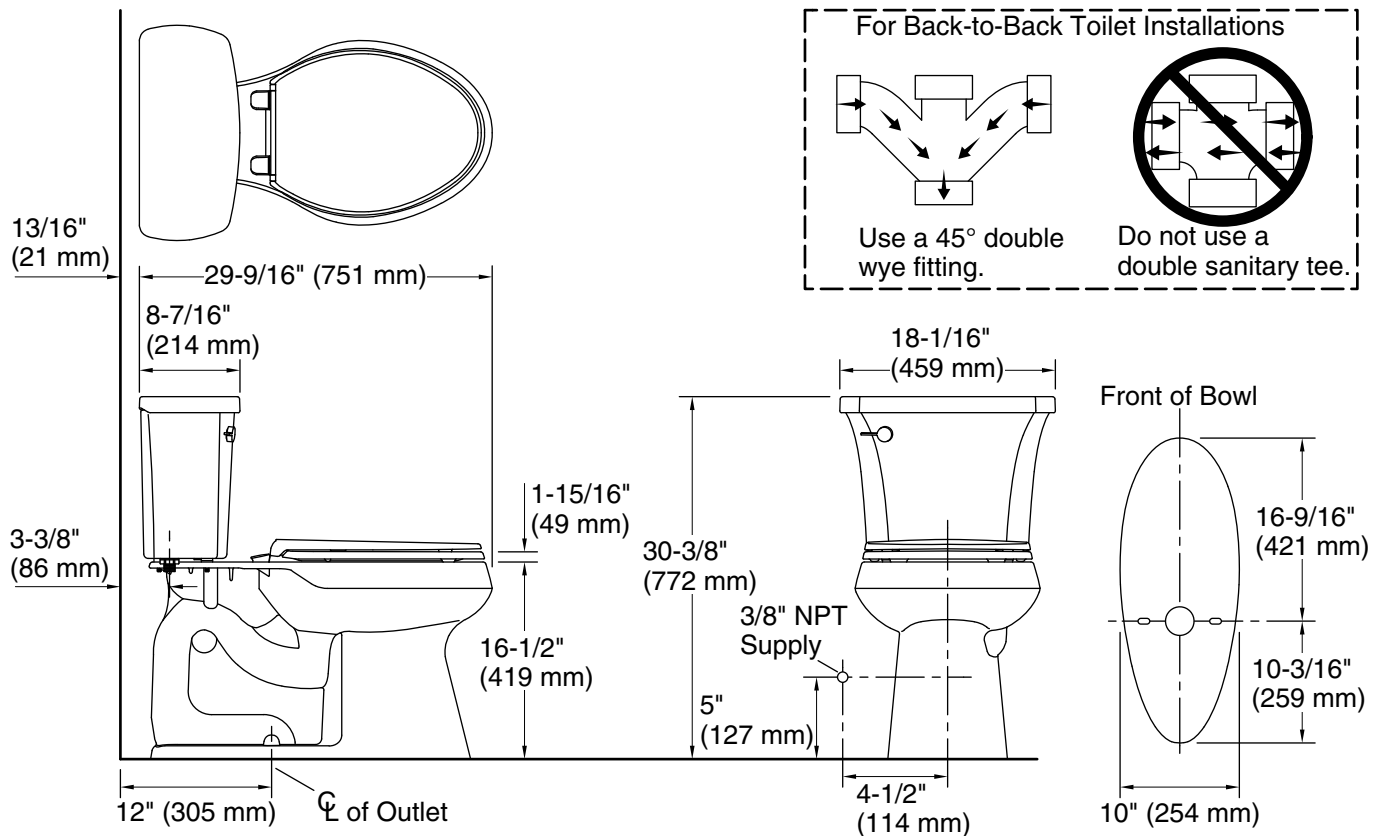

Highline® Arc Comfort Height®

The Complete Solution® two-piece elongated toilet

K-78279

Features

- Two-piece design.
- Elongated bowl offers added room and comfort.
- Comfort Height® feature offers chair-height seating that makes sitting down and standing up easier for most adults.
- 1.28 gpf (4.8 lpf).
- Left-hand Polished Chrome trip lever.
- The Complete Solution® toilets provide everything you need in one box, including bowl, tank, seat, wax ring, and floor hardware.

Installation

- Standard 12" (305 mm) rough-in.
- Three-bolt quick-connect installation.
- Supply line sold separately.

Recommended Products/Accessories

- K-23726 Drain treatment
- K-75796 Cachet® Nightlight Quiet-Close™ Elongated Toilet Seat
- K-5588 Purefresh® Elongated Toilet Seat
- K-23724 Toilet cleaner & disinfectant
- K-23734 Toilet bowl cleaner & disinfectant

Technical Information

All product dimensions are nominal.

Toilet type:	Two-piece, Floor-mount
Waste Outlet:	Floor
Bowl shape:	Elongated
Flush type:	Class Five®
Trap passageway:	2-1/8" (54 mm)
Water Consumption	
Full:	1.28 gpf (4.8 lpf)
Water surface size:	11-3/8" x 8" (289 mm x 203 mm)
Rim to water surface:	5-3/8" (137 mm)
Rough-in:	12" (305 mm)

Notes

Install this product according to the installation instructions.

For back-to-back toilet installations: Use only a 45° double wye fitting.

ADA, OBC, CSA B651 compliant when installed to the specific requirements of these regulations.