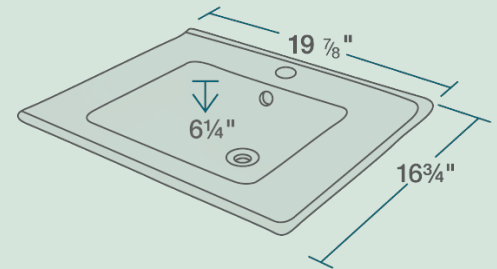

# V310-WHITE Vessel Sink

19 7/8" x 16 3/4" x 6 1/4"  
 Vessel Installation  
 21" Minimum Cabinet Size  
 True Vitreous China  
 No Hardware Needed  
 Lifetime Warranty