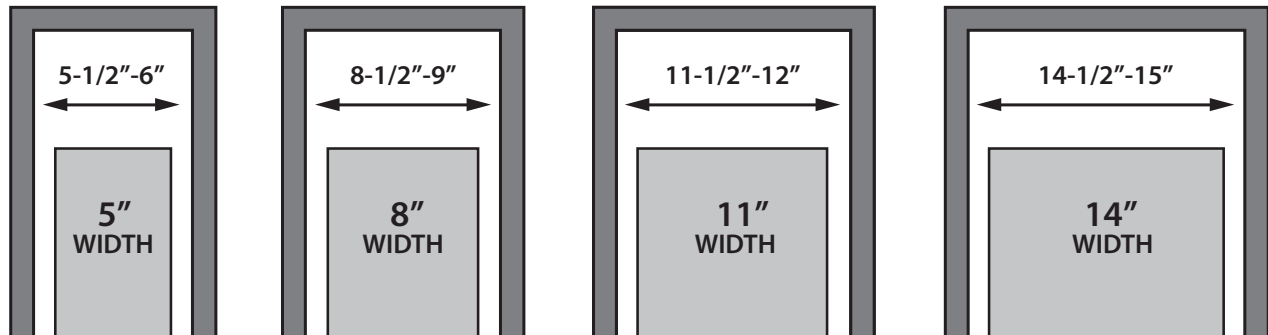

448-TP SERIES PULLOUT WOOD PANTRY MINIMUM/MAXIMUM WIDTH

FRAMELESS "EURO" CABINET APPLICATION