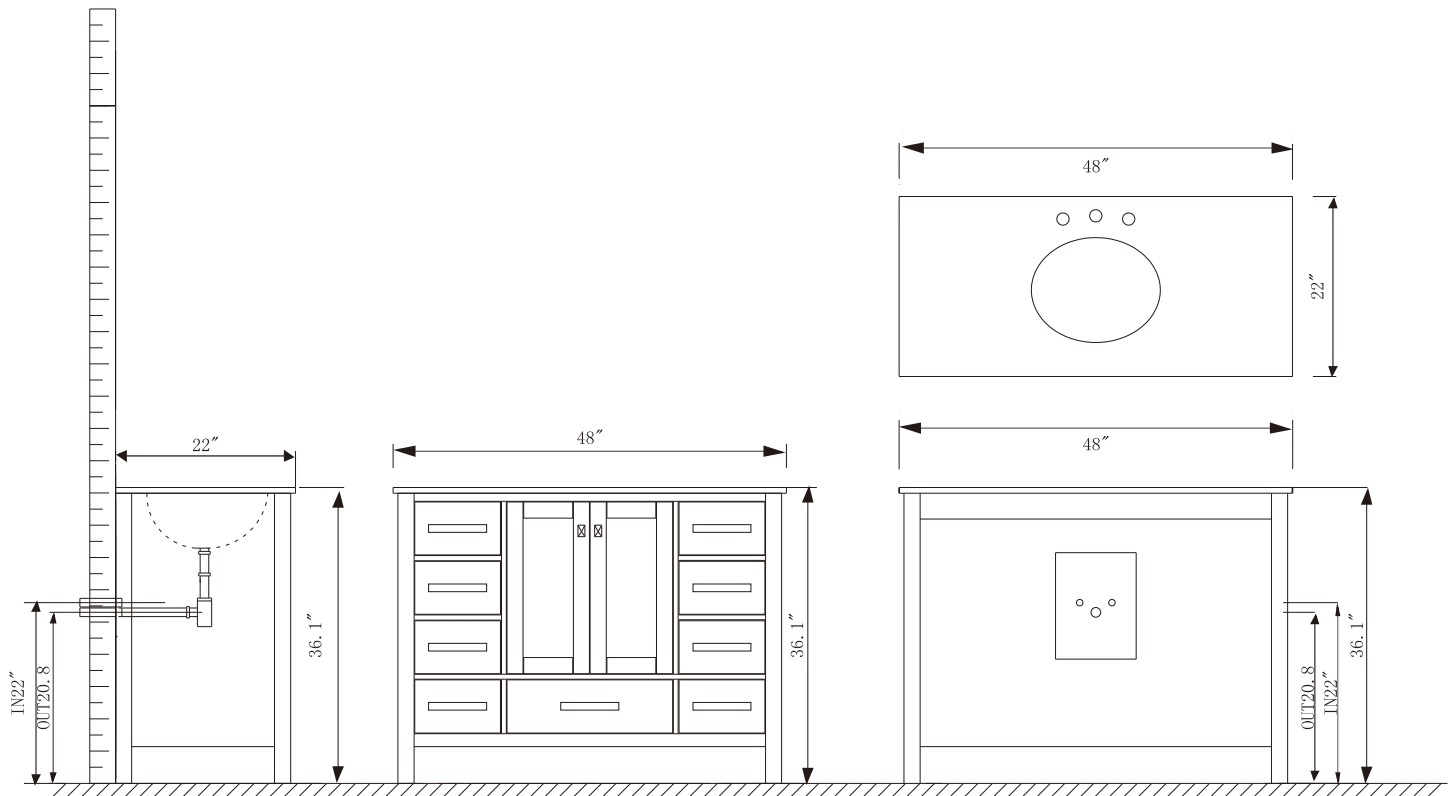

# Vinnova Gela Vanity Collection 723048-ES-CA-NM

## Features

- Makes a dramatic statement in any bathroom
- Crafted of laminated solid wood
- Available in Espresso, Grey and White finish
- Round Under-Mount Sink
- Generous storage space for toiletries
- Alluring satin nickel-finish hardware
- Nine Soft-Closing Drawers and Two Soft-Closing Doors
- Easy plumbing and faucet installation\*