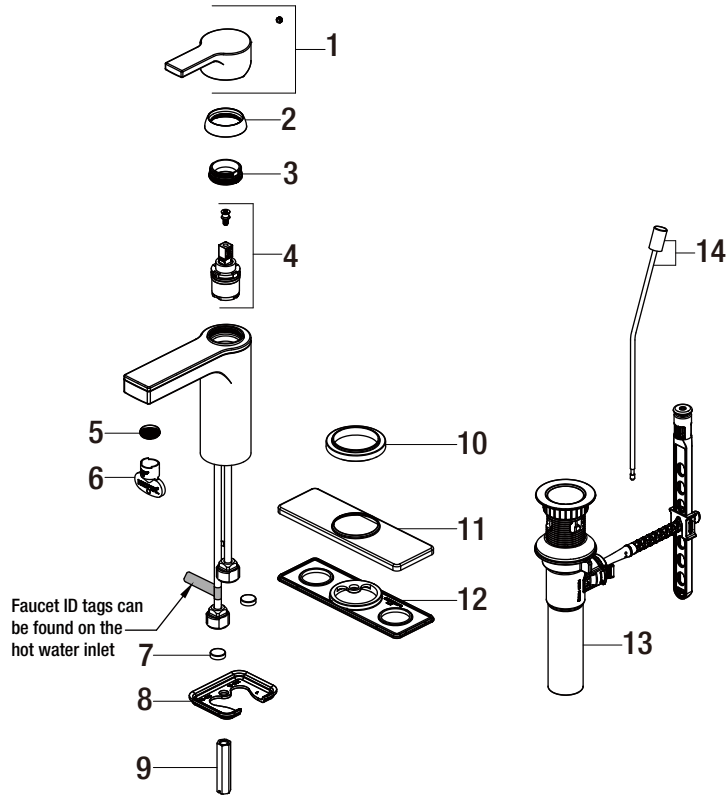

Replacement Parts List

Modern Single-Handle Lavatory Faucet in Matte Black

MODEL	SKU #	FINISH
HD67771W-6010H	304353682	Matte Black

Many replacement parts can be purchased online or at your local store. Please use the table below to identify the part SKU number needed, go to HOMEDEPOT.COM, and check for online and store availability. If you can't find the part you are looking for, please call 1-855-HD-GLACIER.

Part	Description	Part #	Internet SKU #	Store SKU #
1	Handle assembly	RP1350610H		
2	Cap	RP8034410H		
3	Bonnet nut	RP70572		
4	Cartridge & Screw	RP20083		
5	Aerator	RP30253		
6	Plastic wrench	RP30254		
7	Screen washer	RP70072		
8	Washer	RP70228		

Part	Description	Part #	Internet SKU #	Store SKU #
9	Lock nut	RP56091		
10	Flange	RP8057110H		
11	Deck plate	RP8057210H		
12	Gasket	RP80573		
13	ClickInstall™ drain assembly	RP4022810H		
14	Lift rod	RP4024910H		