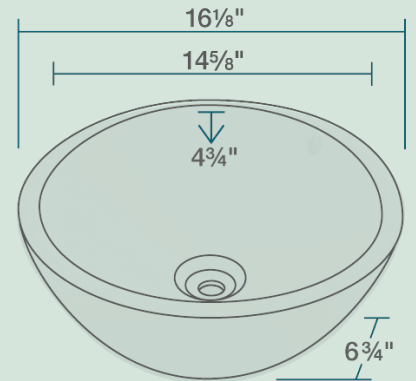

V2200-WHITE Vessel Sink

Porcelain

Our porcelain sinks are made of true vitreous china and are triple glazed to create the strongest sink you will find. All of our porcelain sinks are covered by a limited lifetime warranty. All undermount sinks come with a cardboard cutout template and mounting hardware.

16 1/8" x 16 1/8" x 6 3/4"
 Vessel Installation
 18" Minimum Cabinet Size
 True Vitreous China
 Multiple Colors Available
 No Hardware Needed
 cUPC Certified (Uniform Plumbing Code)
 Lifetime Warranty

Accessories

*Accessories not included

Available Colors

Features

<p>Vessel Installation</p>	<p>18" Minimum Cabinet Size</p>	<p>True Vitreous China</p>	<p>No Hardware Needed</p>	<p>cUPC Certified</p>	<p>Limited Lifetime Warranty</p>