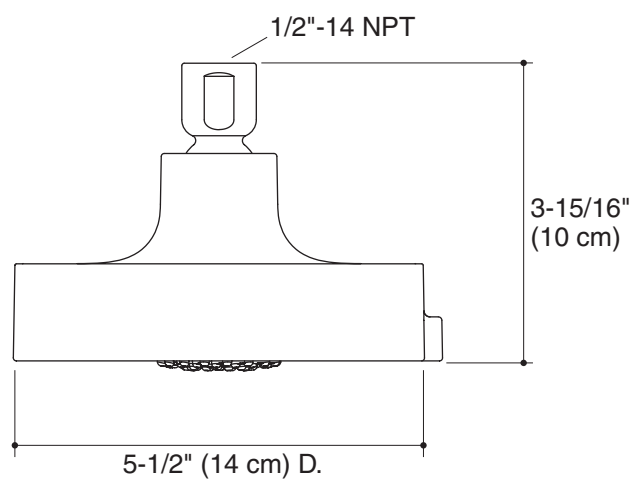

PURIST®

Installation Notes

Install this product according to the installation guide.

Product Diagram