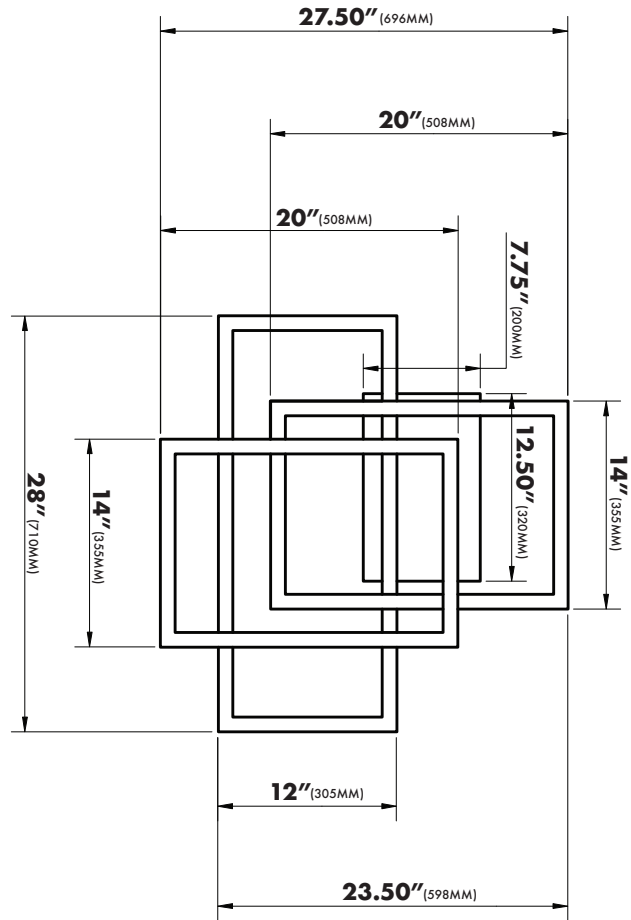

FEATURES

- Aluminum Body / Acrylic Lens
- 3000 Kelvin / 4600 Lumens / >80 CRI
- 78 Watts / 120 Volts
- Dimmable LED (15% - 100%) with ELV - Electric Low Voltage Dimmers
- Dry Rated

TECHNOLOGIES

- **CONTINUU** - PRESERVES THE INTEGRITY OF THE LED SYSTEMS BY RESPONDING TO THE NEEDS OF THE DIODES THROUGHOUT THEIR LIFETIME, INCLUDING: AMBIENT
- **VOPTICS** - LENSES CREATE A SPREAD OF EVEN, FULL BODIED LIGHT.
- **PEARL PURE** - PRODUCES BRILLIANT, FULL-BODIED WHITE LIGHT WITH HIGH COLOR RENDERING SO COLORS WITHIN THE ROOM ARE LIT ACCURATELY AND VIBRANTLY.

**MODEL#VRCF49103
DIMENSIONS**

OVERALL: **28" x 27.5" x 6.75"** (710MMx696MMx170MM)

AVAILABLE FINISHES

BL