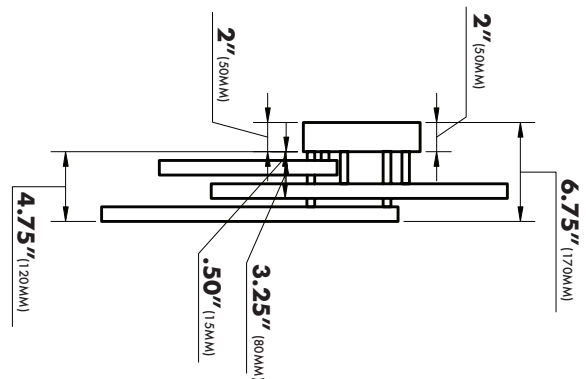

FEATURES

- Aluminum Body / Acrylic Lens
- 3000 Kelvin / 4600 Lumens / >80 CRI
- 78 Watts / 120 Volts
- Dimmable LED (15% - 100%) with ELV - Electric Low Voltage Dimmers
- Dry Rated

TECHNOLOGIES

- **CONTINUU** - PRESERVES THE INTEGRITY OF THE LED SYSTEMS BY RESPONDING TO THE NEEDS OF THE DIODES THROUGHOUT THEIR LIFETIME, INCLUDING: AMBIENT
- **VOPTICS** - LENSES CREATE A SPREAD OF EVEN, FULL BODIED LIGHT.
- **PEARL PURE** - PRODUCES BRILLIANT, FULL-BODIED WHITE LIGHT WITH HIGH COLOR RENDERING SO COLORS WITHIN THE ROOM ARE LIT ACCURATELY AND VIBRANTLY.

**MODEL#VRCF49103
DIMENSIONS**

OVERALL: **28" x 27.5" x 6.75"** (710MMx696MMx170MM)

AVAILABLE FINISHES

BL