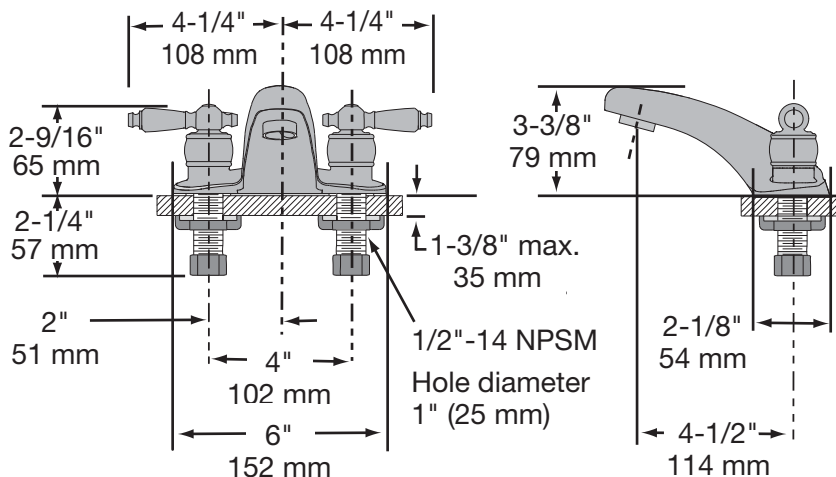

Dimensions Allura Lavatory Faucet, S-240 Series

Note: Dimensions subject to change without notice.

Symmons Industries, Inc. ■ 31 Brooks Drive ■ Braintree, MA 02184
(800) 796-6667, (781) 848-2250 ■ Fax (800) 961-9621, (781) 664-1300
Website: www.symmons.com ■ Email: customerservice@symmons.com

© 2008 Symmons Industries, Inc. Printed in U.S.A. ■ 043009

SYMMONS®