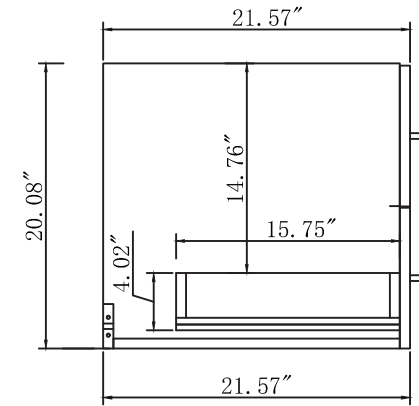

FRONT

SIDE

TOP

BACK

SPECIFICATIONS

www.virtuusa.com

SKU: MS-420

REV1.13.18