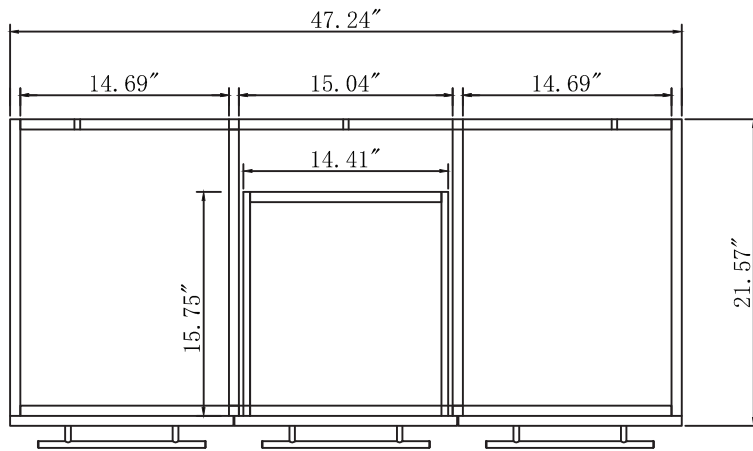

FRONT

SIDE

TOP

BACK

SPECIFICATIONS

www.virtuusa.com

SKU: MS-420

REV1.13.18