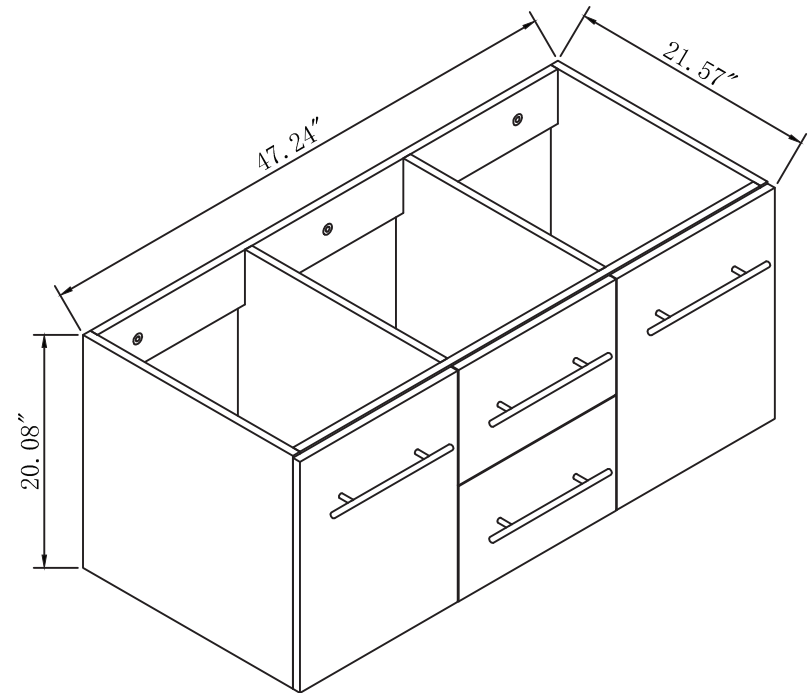

FRONT

SIDE

TOP

BACK

SPECIFICATIONS

www.virtuusa.com

SKU: MS-420

REV1.13.18