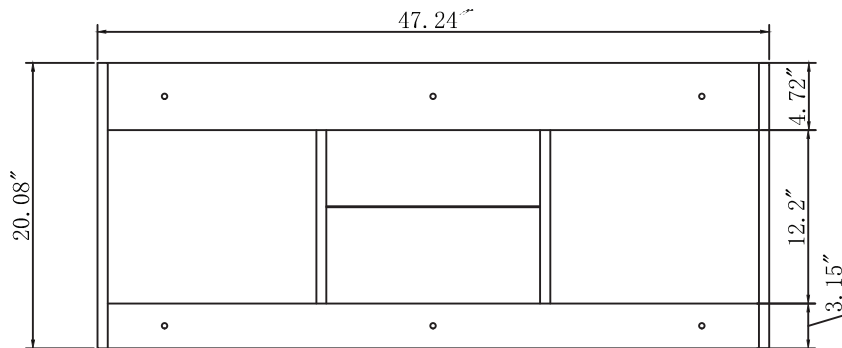

FRONT

SIDE

TOP

BACK

SPECIFICATIONS

www.virtuusa.com

SKU: MS-420

REV1.13.18