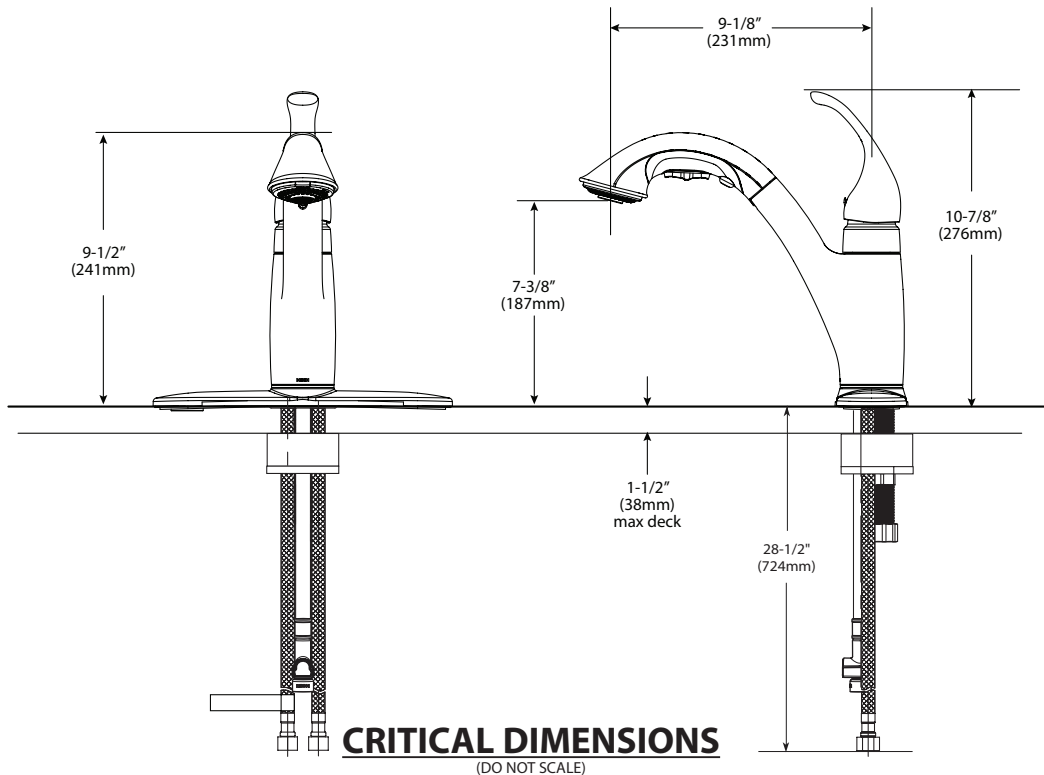

Buy it for looks. Buy it for life.®

Specifications

*There is more than 1 version of this model.
Page down to identify the version you have.*

FAUCET DESCRIPTION

- Metal construction with various finishes identified by suffix
- Quick connect installation
- Pullout spray with 59" braided hose
- Flexible supplies with 3/8" compression fittings

OPERATION

- Lever style handle
- Temperature controlled by 100° arc of handle travel
- Spout receptor rotation is 120°
- Operates with less than 5 lbs. of force
- Operates in stream or spray mode in the pullout or retracted position
- When filling a vessel outside of the sink, the pause feature conveniently stops the flow of water as the wand passes over the counter top

FLOW

- Flow is limited to 1.5 gpm (5.7 L/min) at 60 psi

CARTRIDGE

- 1255™ Duralast™ cartridge

STANDARDS

- Third party certified to IAPMO Green, ASME A112.18.1/CSA B125.1, NSF 61/9 and all applicable requirements referenced therein
- Meets CalGreen and Georgia SB370 requirements
- Contains no more than 0.25% weighted average lead content
- Complies with California Proposition 65 and with the Federal Safe Drinking Water Act
- **ADA** ♿ for lever handles
- The backflow protection system in this device consists of two independently operating check valves, a primary and a secondary which prevent backflow

WARRANTY

- Lifetime limited warranty against leaks, drips and finish defects to the original consumer purchaser
- 5 year warranty if used in commercial installations

Camerist™ Single Control Kitchen Faucet w/Pullout Spray

Models: 7545 series
67545 series (bulk pack)

NOTE: DESIGNED TO INSTALL
THRU 1 OR 3 HOLES 1-1/2" (38mm) DIA.