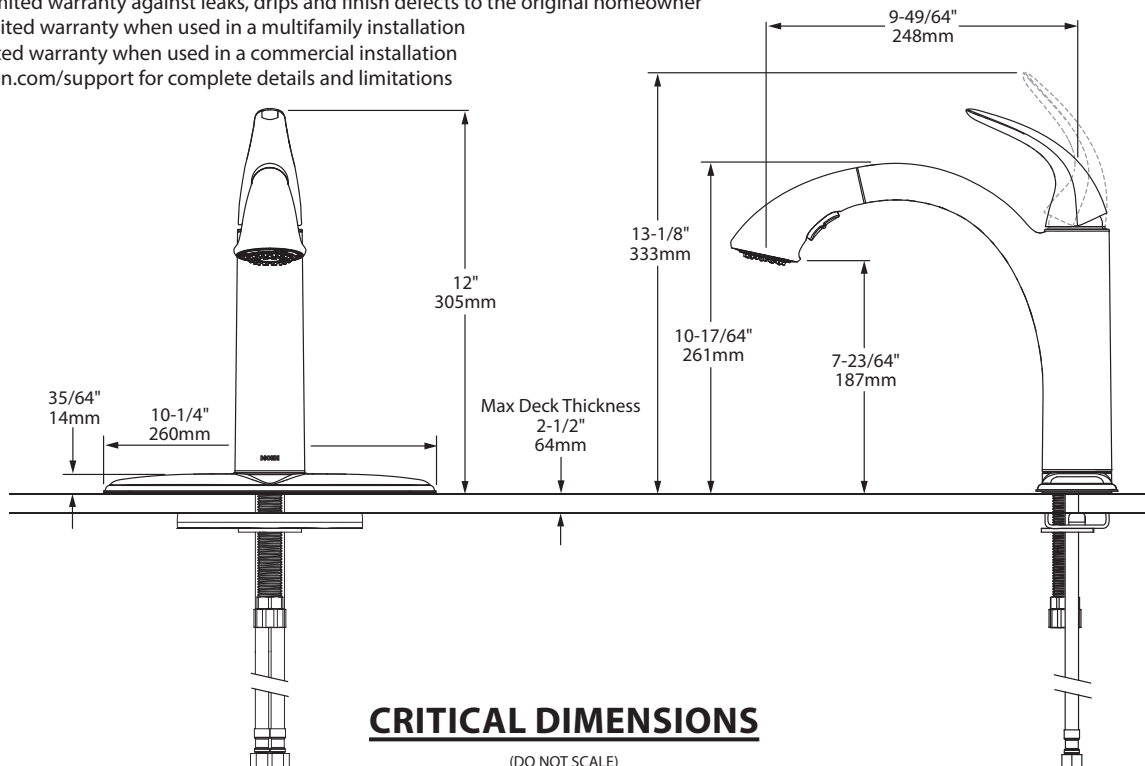

Buy it for looks. Buy it for life.®

*There is more than 1 version of this model.
Page down to identify the version you have.*

DESCRIPTION

- High arc spout provides height and reach to fill or clean large pots while the pull out wand provides the maneuverability for cleaning or rinsing
- Optimized cleaning force with PowerClean
- Reflex® system offers smooth operation, easy movement, self retraction, and secure docking
- Metal construction with various finishes identified by suffix
- Duralock™ quick connect installation
- Pulldown spray with 68" braided hose
- Flexible supply lines with 3/8" compression fittings connect directly to supply stop

OPERATION

- Lever style handle
- Spout rotation is 120°
- Operates with less than 5 lbs. of force
- Operates in stream or spray mode in the pullout or retracted position
- When filling a vessel outside the sink, the pause feature conveniently stops the water flow as the wand passes over the counter top

FLOW

- Flow is limited to 1.5 gpm (5.7 L/min) at 60 psi max
- Operates in eco-performance mode by default in aerated and spray stream

CARTRIDGE

- 1255™ Duralast™ cartridge for Single-Handle Faucets
- Engineered polymers, non-ferrous and stainless steel materials

STANDARDS

- Third party certified to IAPMO Green, ASME A112.18.1/CSA B125.1 and all applicable requirements therein including ANSI/NSF 61 & 372
- Meets CalGreen and Georgia SB370 requirements
- Complies with California Proposition 65 and with the Federal Safe Drinking Water Act
- The backflow protection system in this device consists of two independently operating check valves, a primary and a secondary which prevent backflow
- **ADA** for lever handles

WARRANTY