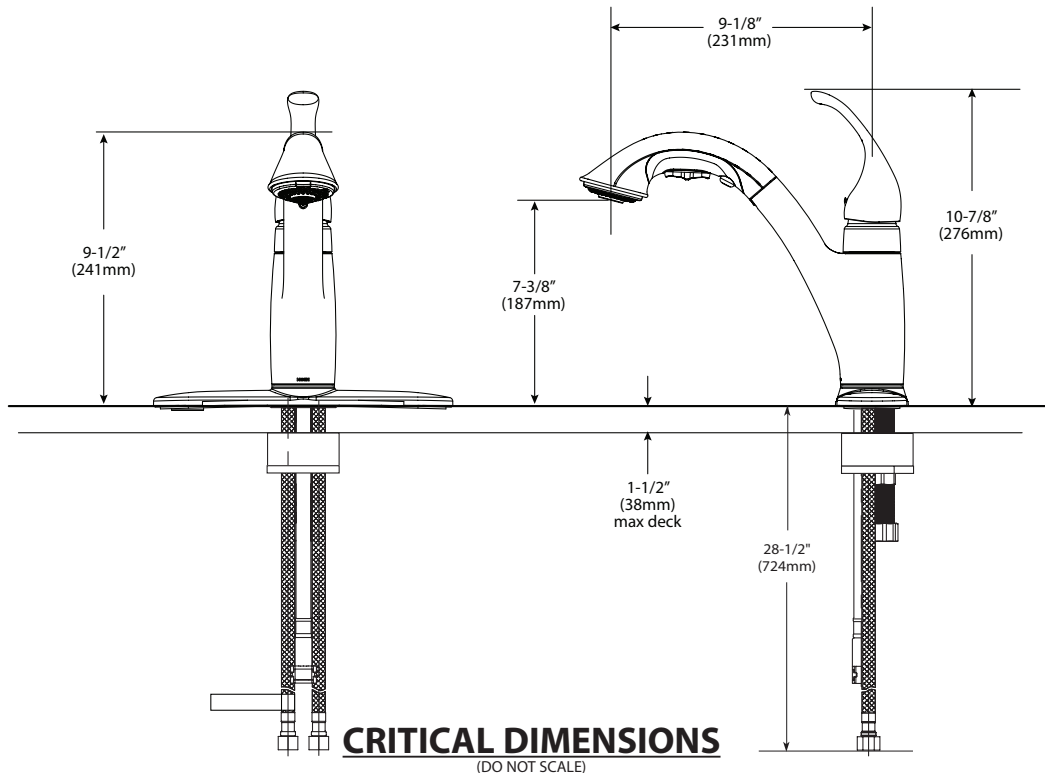

**Models: 7545 series
67545 series (bulk pack)**

**NOTE: DESIGNED TO INSTALL
THRU 1 OR 3 HOLES 1-1/2" (38mm) DIA.**

Buy it for looks. Buy it for life.®

Specifications

FAUCET DESCRIPTION

- Metal construction with various finishes identified by suffix
- Quick connect installation
- Pullout spray with 59" braided hose
- 1/2" IPS connections will accept standard ball nose connection for 3/8" tubing

OPERATION

- Lever style handle
- Temperature controlled by 180° arc of handle travel
- Spout receptor rotation is 120°
- Operates with less than 5 lbs. of force
- Operates in stream or spray mode in the pullout or retracted position
- When filling a vessel outside of the sink, the pause feature conveniently stops the flow of water as the wand passes over the counter top