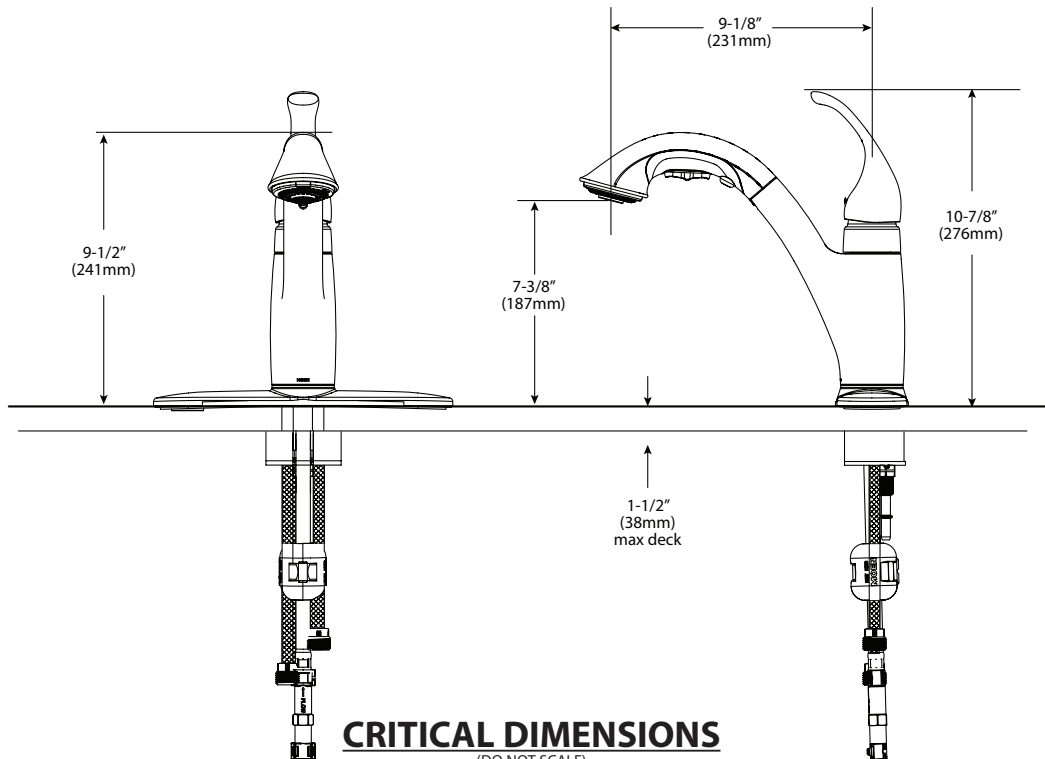

**Models: 7545 series
67545 series (bulk pack)**

**NOTE: DESIGNED TO INSTALL
THRU 1 OR 3 HOLES 1-1/2" (38mm) DIA.**

Buy it for looks. Buy it for life.®

Specifications

FAUCET DESCRIPTION

- Metal construction with various finishes identified by suffix
- Quick connect installation
- Pullout spray with 59" braided hose
- 1/2" IPS connections will accept standard ball nose connection for 3/8" tubing

OPERATION

- Lever style handle
- Temperature controlled by 180° arc of handle travel
- Spout receptor rotation is 120°
- Operates with less than 5 lbs. of force
- Operates in stream or spray mode in the pullout or retracted position
- When filling a vessel outside of the sink, the pause feature conveniently stops the flow of water as the wand passes over the counter top

Models: 7545 series
67545 series (bulk pack)

NOTE: DESIGNED TO INSTALL THRU
1 OR 3 HOLES 1-1/4" (32mm) MIN. DIA.

CRITICAL DIMENSIONS (DO NOT SCALE)