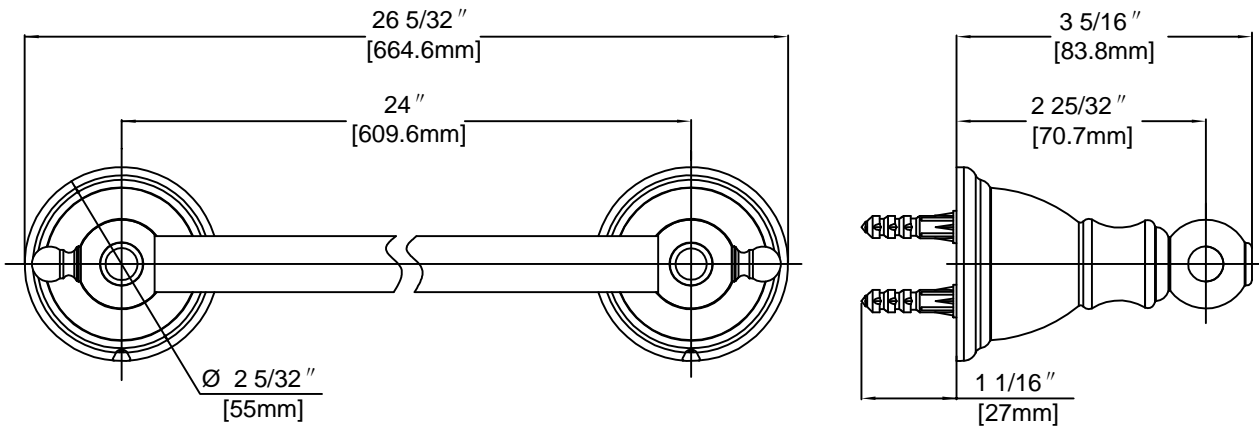

FEATURES

- 26 5/32 "L x 2 5/32"W x 3 5/16"H
- Coordinates with Lyndhurst Series Exhibit Bath Products
- Easy Installations
- Includes Mounting Hardware and Plastic Anchors
- Tools Required for Installation:
 - _ Drill with 1/4" Drill Bit
 - _ Philips Screwdriver
 - _ Small Flat Head Screwdriver
- Limited Lifetime Warranty

**Lyndhurst Series
Classic Collection
24" Towel Bar**

MODEL	FINISH
20276-0204	Brushed Nickel PVD
20276-0227H2	Mediterranean Bronze
20276-0216	Oil Rubbed Bronze

Available for purchase or special order at Home Depot stores.

INSTALLATION DIMENSIONS

Pegasus reserves the right to make changes in specifications and materials and to change and discontinue models, both without the notice or obligation. Dimensions are for reference only.