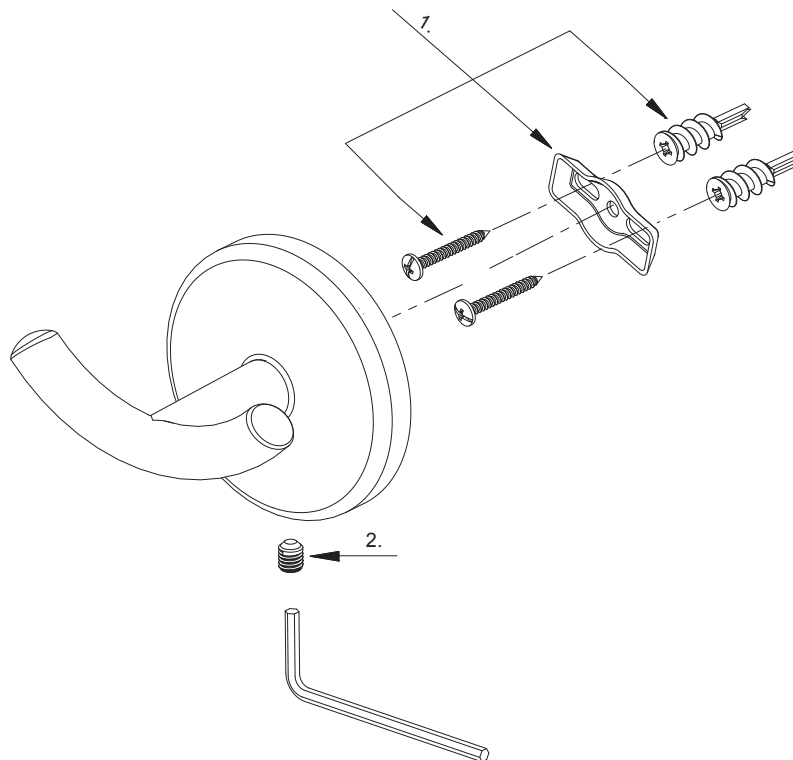

Glacier Bay Dorset Double Robe Hook

MODEL	STORE SKU#	OMSID	FINISH
B2541101CP	475689		Chrome

Many replacement parts can be purchased online or at your local store. Please use the table below to identify the part SKU number needed, go to HOMEDEPOT.COM, and check for online and store availability. If you can't find the part you are looking for, please call 1-855-HD-GLACIER.

Part	Description	Part #	Internet SKU #	Store SKU #
1	Holding Hardware	RB0135		
2	Screw (M5 x 10 mm L)	A053009		