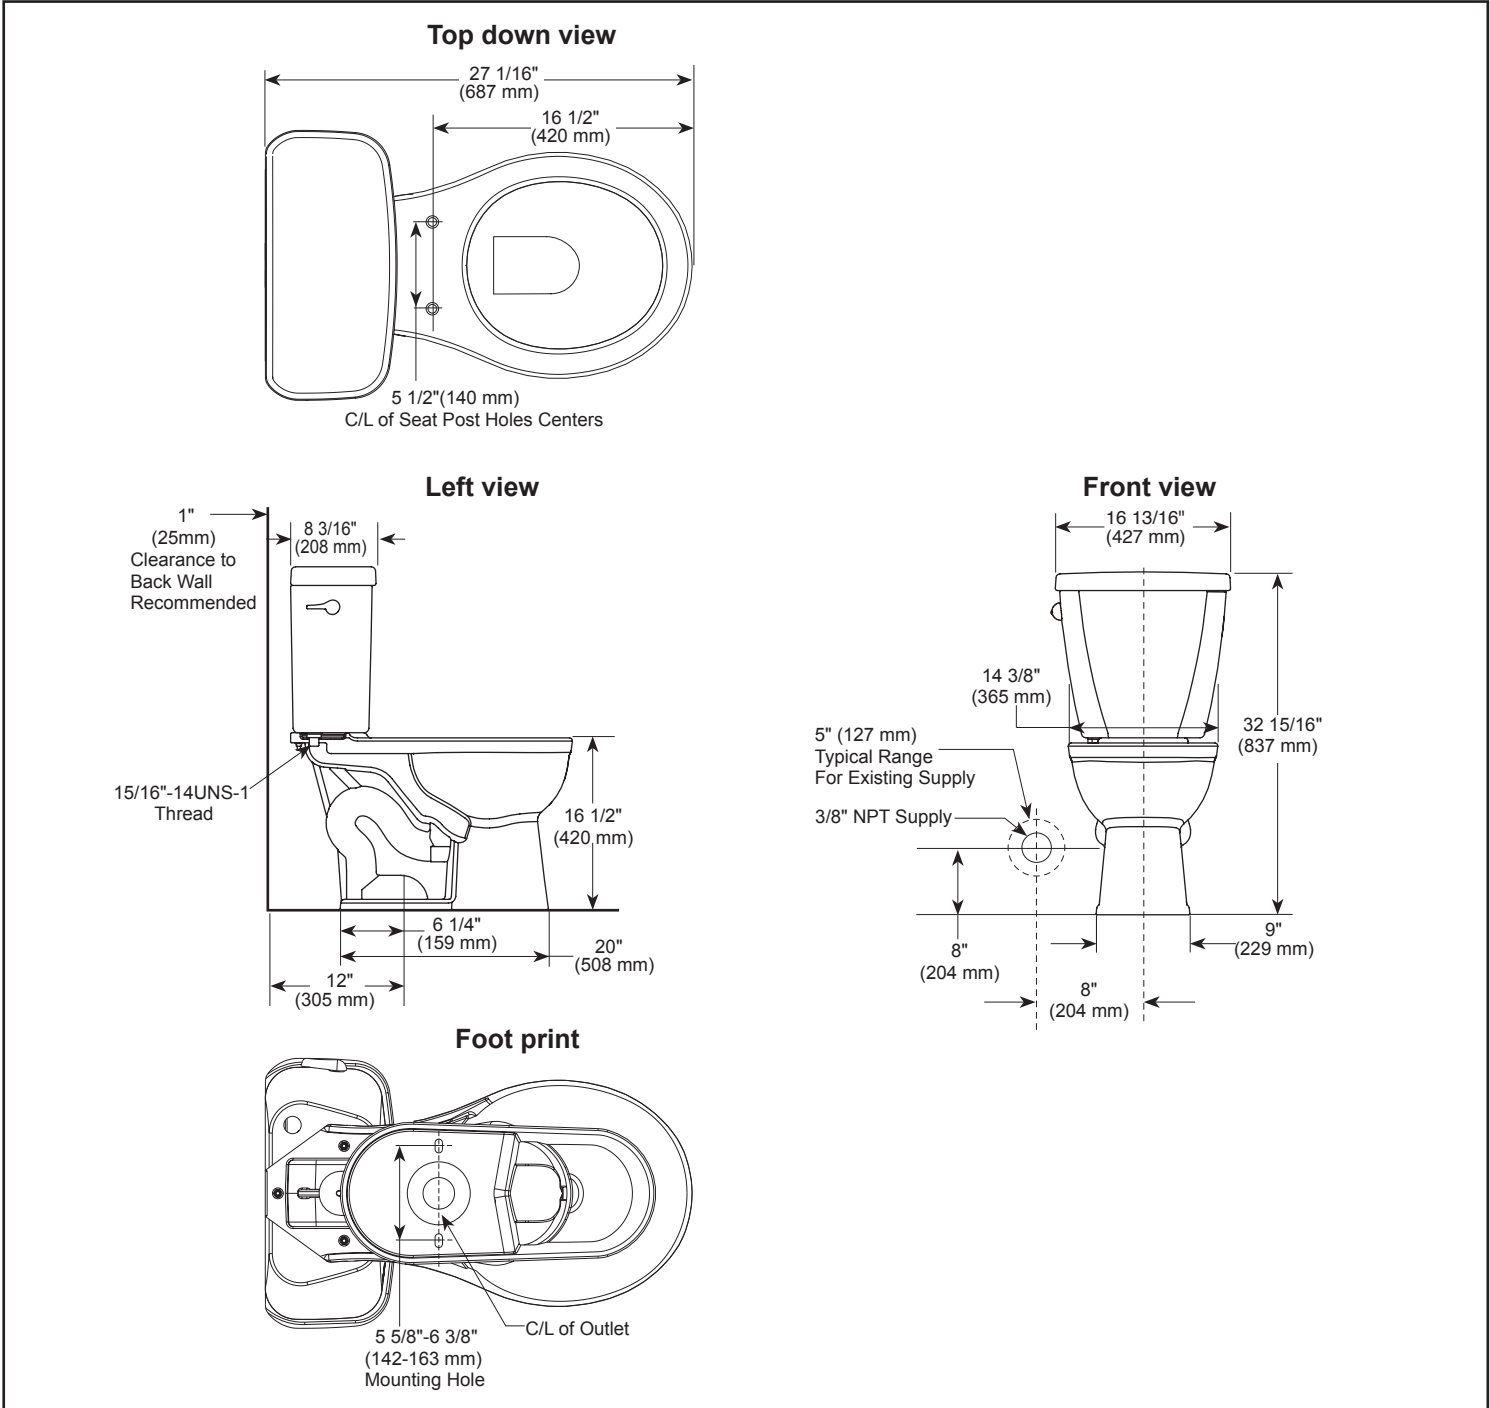

Prelude™ TOILET C41901▲

■ Round Bowl

Submitted Model No.: _____

Specific Features: _____

▲ Designate proper finish suffix (-WH for white)

Delta reserves the right (1) to make changes in specifications and materials, and (2) to change or discontinue models, both without notice or obligation. Dimensions are for reference only. See full-line pricebook or www.deltatoilet.com for finish options and product availability.