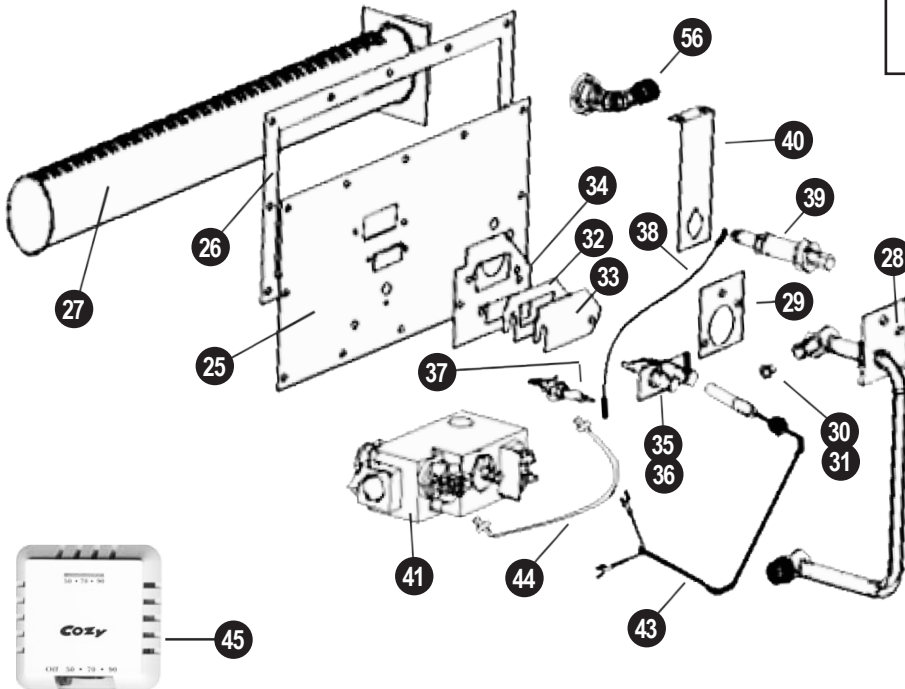

DIRECT VENT WALL FURNACE PARTS LIST

Natural Gas: CDV155D | Propane Gas: CDV156D

14 = 6-3/4" Dia.
17 = 4-3/16" Dia.

OPTIONAL VENT EXTENSIONS

VK1525/9-15 Vent Kit Assembly

VK1525/15-24 Vent Kit Assembly

OPTIONAL BLOWER ASSEMBLY / DVB-3

DVB3 Blower Kit also includes:
43078 Cover Plate
43625 Blower Shield for CDV25/30

NOTE: Parts & schematic drawings on current models are shown at: cozyheaters.com | Specifications subject to change without notice.

REF. #	PART DESCRIPTION	PART NO.
36	Pilot Burner Q350A2501 - Propane Gas	70008
37	Electrode	70052
38	Electrode Wire	70051
39	Piezo Sparker	80016
40	Piezo Sparker Bracket	43263
41	Valve, MV - Natural Gas For CDV155	84085
41	Valve, MV - Propane Gas for CDV156	84086
43	Generator, Q313A1014 - For CDV155 / CDV156	70098
44	Pilot Tubing With Fittings	70012
45	Thermostat, MV	74592
N/A	Thermostat Wire	74518
N/A	Insulated Staples	74209
N/A	Air Pan Assembly W/Gasket For Cdv15	43059
56	90 Degree Elbow	70352
N/A	Vent Terminal Shield	34950
46	Blower Housing with Motor & Blower	70201
47	Junction Box	43610
48	Junction Box Cover	43620
50	Fan Switch 120 Degrees	70110
51	Cord Set	80202
N/A	Cover Plate	43078