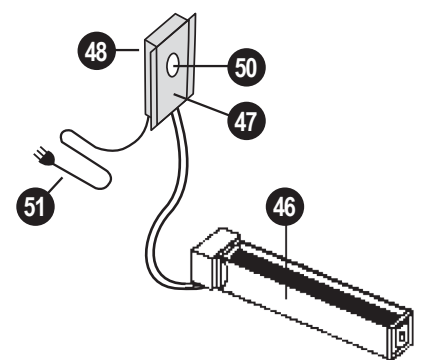

OPTIONAL BLOWER ASSEMBLY / DVB-3

DVB3 Blower Kit also includes:
43078 Cover Plate
43625 Blower Shield for CDV25/30

NOTE: Parts & schematic drawings on current models are shown at: cozyheaters.com | Specifications subject to change without notice.