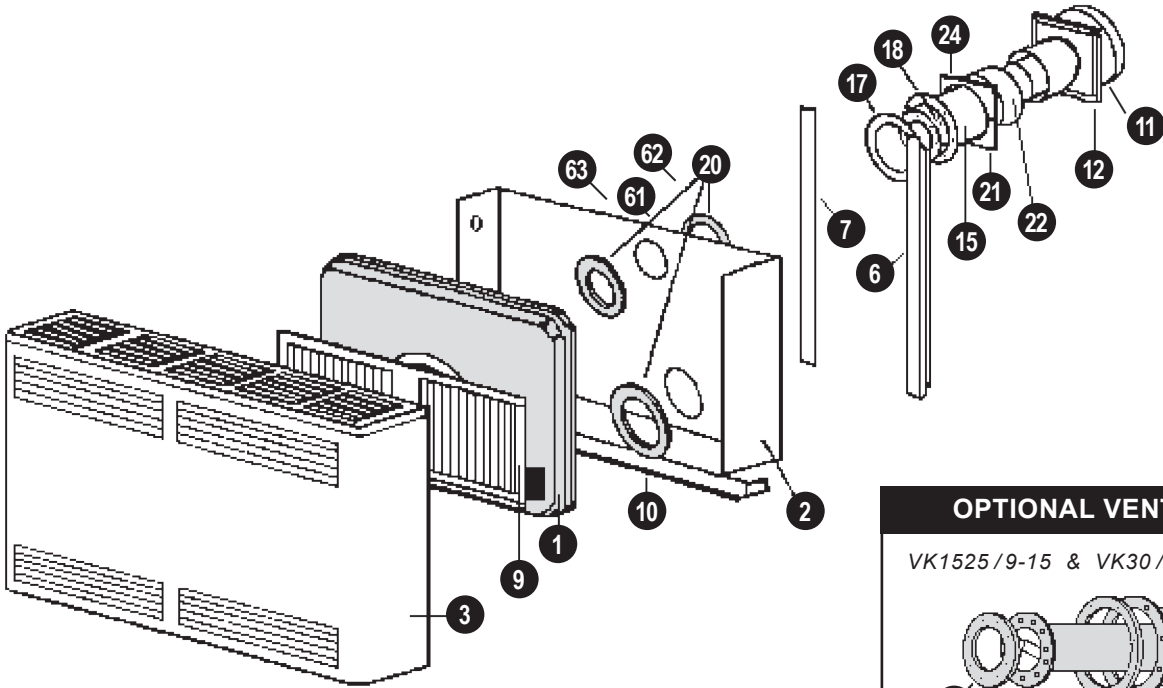

DIRECT VENT WALL FURNACE PARTS LIST

Natural Gas: CDV255D & CDV305D | Propane Gas: CDV256D & CDV306D