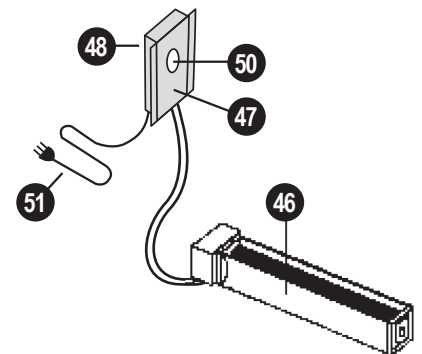

DIRECT VENT WALL FURNACE PARTS LIST

Natural Gas: CDV155D | Propane Gas: CDV156D

14 = 6-3/4" Dia.
17 = 4-3/16" Dia.

OPTIONAL VENT EXTENSIONS

VK1525/9-15 Vent Kit Assembly

VK1525/15-24 Vent Kit Assembly

OPTIONAL BLOWER ASSEMBLY / DVB-3

DVB3 Blower Kit also includes:
43078 Cover Plate
43625 Blower Shield for CDV25/30

NOTE: Parts & schematic drawings on current models are shown at: cozyheaters.com | Specifications subject to change without notice.