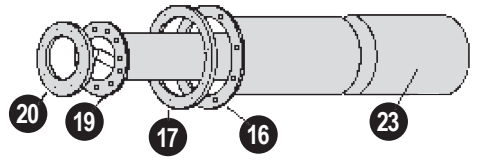

VK15/25 / 15-24 Vent Kit Assembly

OPTIONAL BLOWER ASSEMBLY / DVB-3

DVB3 Blower Kit also includes:
43078 Cover Plate
43625 Blower Shield for CDV25/30

NOTE: Parts & schematic drawings on current models are shown at: cozyheaters.com | Specifications subject to change without notice.