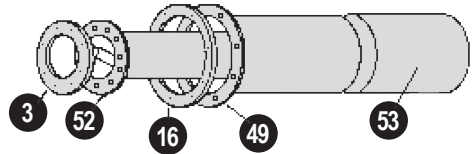

DIRECT VENT WALL FURNACE PARTS LIST

Natural Gas: CDV155D | Propane Gas: CDV156D

14 = 6-3/4" Dia.
17 = 4-3/16" Dia.

OPTIONAL VENT EXTENSIONS

VK1525/9-15 Vent Kit Assembly

VK1525/15-24 Vent Kit Assembly

OPTIONAL BLOWER ASSEMBLY / DVB-3