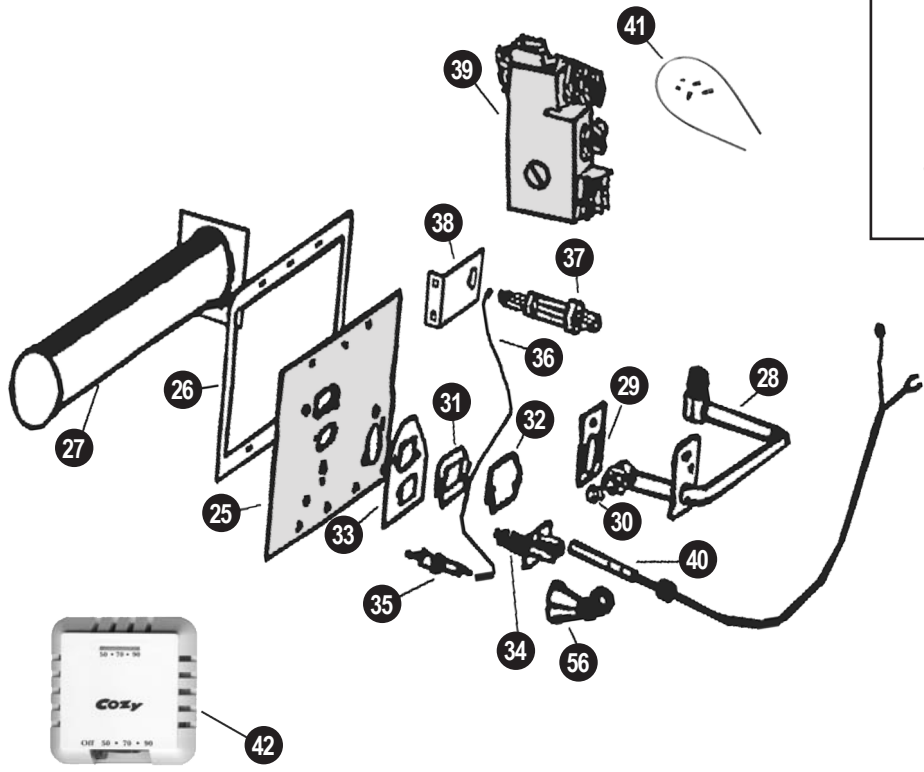

DIRECT VENT WALL FURNACE PARTS LIST

Natural Gas: CDV255D & CDV305D | Propane Gas: CDV256D & CDV306D

15 = 6-3/4" Dia.
18 = 4-3/16" Dia.

Ref No.
61, 62 & 63
Not Illustrated.

OPTIONAL VENT EXTENSIONS

VK1525/9-15 & VK30/9-15 Vent Kit Assembly

VK15/25 / 15-24 Vent Kit Assembly

OPTIONAL BLOWER ASSEMBLY / DVB-3

DVB3 Blower Kit also includes:
43078 Cover Plate
43625 Blower Shield for CDV25/30

NOTE: Parts & schematic drawings on current models are shown at: cozyheaters.com | Specifications subject to change without notice.