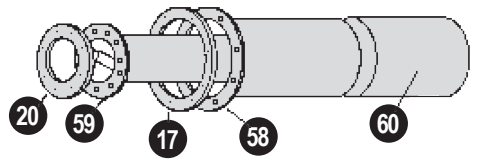

DIRECT VENT WALL FURNACE PARTS LIST

Natural Gas: CDV255D & CDV305D | Propane Gas: CDV256D & CDV306D

15 = 6-3/4" Dia.
18 = 4-3/16" Dia.

Ref No.
61, 62 & 63
Not Illustrated.

OPTIONAL VENT EXTENSIONS

VK1525/9-15 & VK30/9-15 Vent Kit Assembly

VK15/25 / 15-24 Vent Kit Assembly

OPTIONAL BLOWER ASSEMBLY / DVB-3

DVB3 Blower Kit also includes:
43078 Cover Plate
43625 Blower Shield for CDV25/30

NOTE: Parts & schematic drawings on current models are shown at: cozyheaters.com | Specifications subject to change without notice.