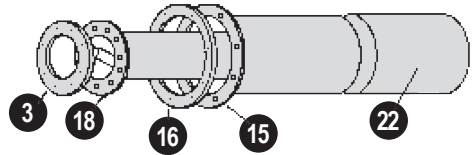

DIRECT VENT WALL FURNACE PARTS LIST

Natural Gas: CDV155D | Propane Gas: CDV156D

14 = 6-3/4" Dia.
17 = 4-3/16" Dia.

OPTIONAL VENT EXTENSIONS

VK1525/9-15 Vent Kit Assembly

VK1525/15-24 Vent Kit Assembly

OPTIONAL BLOWER ASSEMBLY / DVB-3