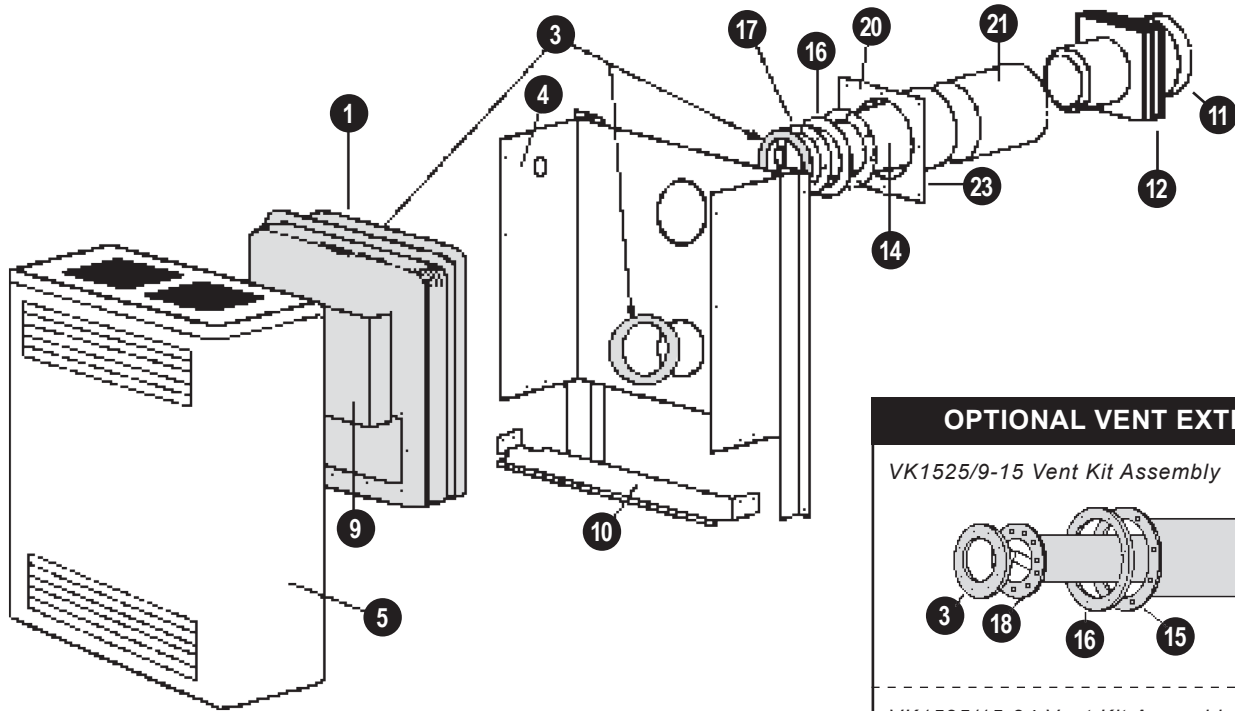

DIRECT VENT WALL FURNACE PARTS LIST

Natural Gas: CDV155D | Propane Gas: CDV156D

14 = 6-3/4" Dia.
17 = 4-3/16" Dia.

OPTIONAL VENT EXTENSIONS

VK1525/9-15 Vent Kit Assembly

VK1525/15-24 Vent Kit Assembly

OPTIONAL BLOWER ASSEMBLY / DVB-3

DVB3 Blower Kit also includes:
43078 Cover Plate
43625 Blower Shield for CDV25/30

NOTE: Parts & schematic drawings on current models are shown at: cozyheaters.com | Specifications subject to change without notice.