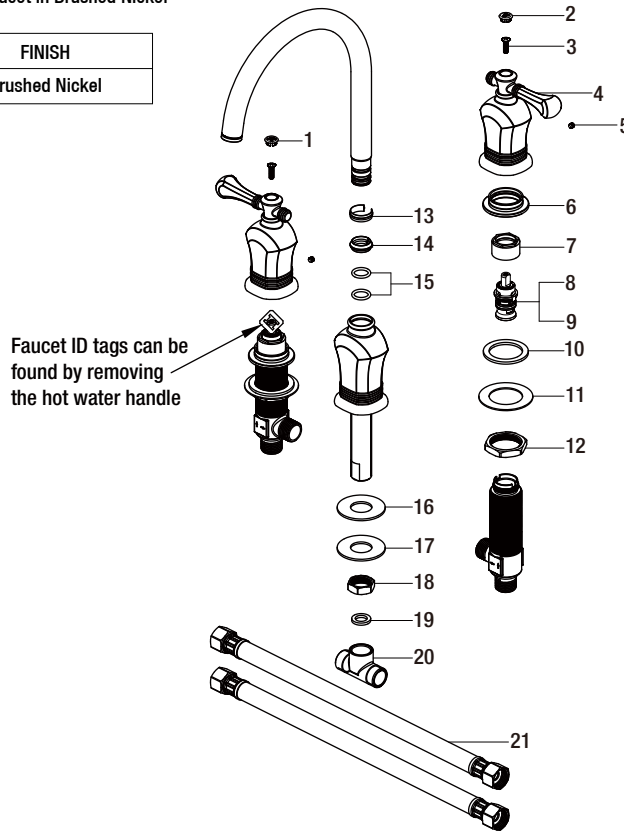

Replacement Parts List

Verdanza 2-Handle Deckplate Mount Roman Tub Faucet in Brushed Nickel

MODEL	SKU #	FINISH
HD65878-0004	304685529	Brushed Nickel

Many replacement parts can be purchased online or at your local store. Please use the table below to identify the part SKU number needed, go to HOMEDEPOT.COM, and check for online and store availability. If you can't find the part you are looking for, please call 1-855-HD-GLACIER.

Part	Description	Part #	Internet SKU #	Store SKU #
1	Index H	RP1000104	202666333	271685
2	Index C	RP1000204		
3	Screw	RP50005		
4	Handle	RP1305204		
5	Set screw	RP50002		
6	Flange	RP17051		
7	Bonnet	RP70001		
8	Cartridge H	RP20067	301158139	
9	Cartridge C	RP20068	301158129	
10	Rubber washer	RP64023		
11	Metal washer	RP64024		

Part	Description	Part #	Internet SKU #	Store SKU #
12	Nut	RP56014		
13	Wearable ring	RP70077		
14	Ring	RP70023		
15	O-ring	RP60008		
16	Rubber washer	RP64032		
17	Metal washer	RP64033		
18	Nut	RP56015		
19	Washer	RP64077		
20	T-tube	RP70101		
21	Hose	RP70042		