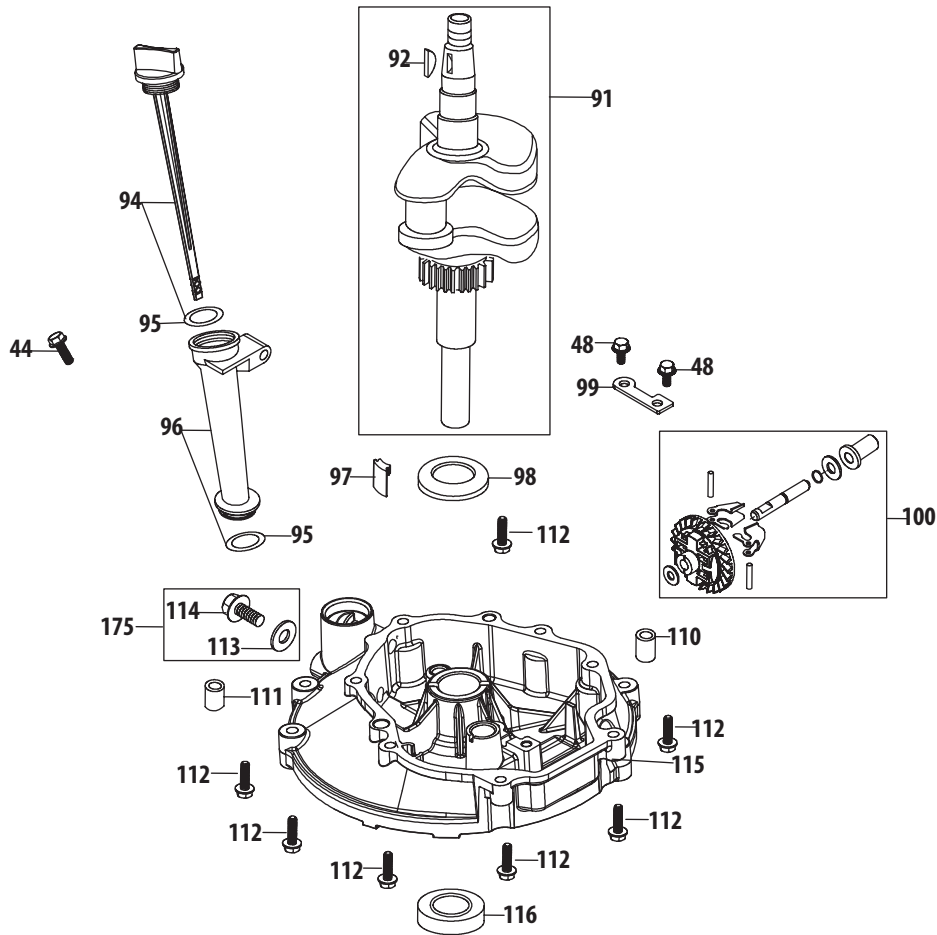

5X65RU Crankshaft & Crankcase Cover

Ref.	Part Number	Description
44	710-04980	Bolt M6X35 Af Base/Brake/Dipstick
48	710-04916	Bolt M6X14 Multi-Purpose
91	951-14417	Crankshaft Assembly
92	951-10307	Flywheel Key
94	951-14440	Oil Dipstick Assembly
95	951-11546	Dipstick / Oil Fill Tube O-Ring
96	951-14441	Oil Fill Tube Assembly
97	951-11733	Oil Return Seal
98	736-04491	Crankshaft Thrust Washer
99	951-11609	Governor Gear Mounting Plate

Ref.	Part Number	Description
100	951-11549	Governor Gear/Shaft Assembly
110	715-04092	Crankcase Cover Dowel Pin 7×14
111	715-04089	Crankcase Cover Dowel Pin 9×14
112	710-04931	Bolt M6X28 X65/P65 Crankcase
113	736-04440	Oil Drain Plug Washer
114	710-04906	Oil Drain Plug
115	951-14418	Crankcase Cover
116	951-11545	Lower Crankshaft Seal
175	951-10370	Oil Drain Plug & Washer Assembly