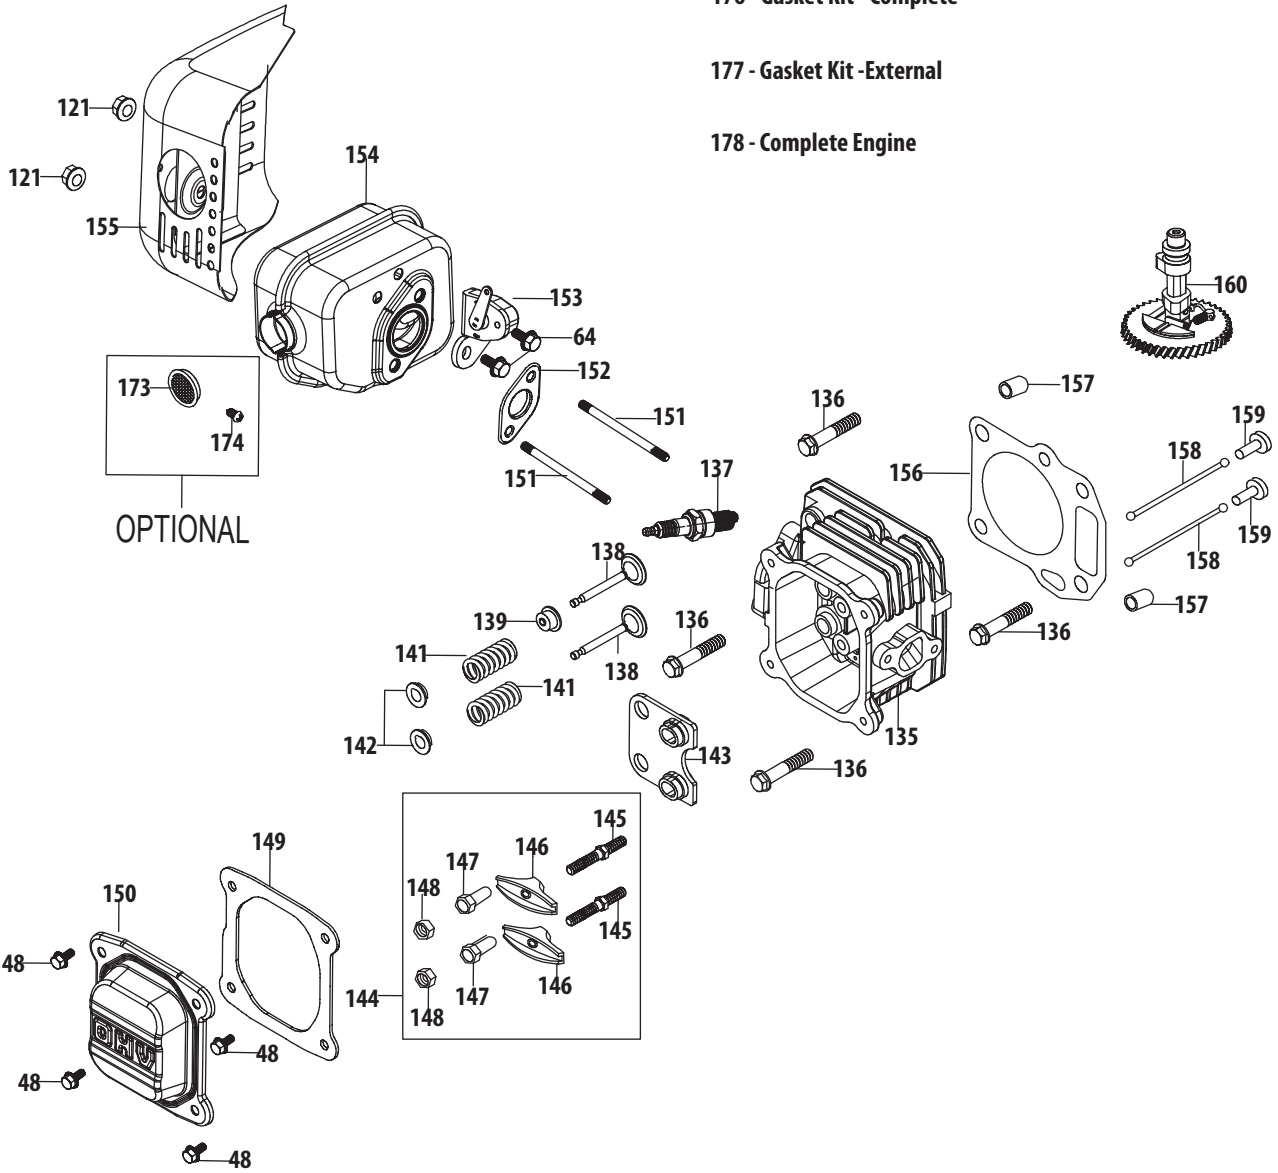

5X65RU Cylinder Head

5X65RU Cylinder Head

Ref.	Part Number	Description
48	710-04916	Bolt M6X14 Multi-Purpose
135	951-14448	Cylinder Head Asm (Incl.132,133,135,138-143, 145-149,152,156)
	951-14445	Cylinder Head Service Kit (Incl.136,139,149,156)
136	710-04982	Bolt M8X54 Cylinder Head
137	951-14437	Spark Plug, F5Rtc
138	951-10313	Valve Kit
139	951-11818	Intake Valve Seal
140	951-10313	Valve Kit
141	951-12004	Valve Spring
142	951-11977	Valve Spring Retainer
143	951-11687	Push Rod Guide
144	951-11606	Rocker Arm Assembly
145	710-04902	Rocker Arm Stud
146	951-12001	Rocker Arm
147	751-11123	Fulcrum Nut
148	751-11124	Jam Nut
149	951-11551	Valve Cover Gasket
150	951-14426	Valve Cover

Ref.	Part Number	Description
151	710-05094	Muffler Stud M6X95
151	951-10342	Muffler Stud Assembly
152	951-14427	Muffler Gasket
153	951-14428	Choke Temp Control Thermostat
154	951-14429	Muffler Assembly
155	951-14430	Muffler Shield
156	951-14431	Cylinder Head Gasket
157	715-04108	Cylinder Head Dowel Pin 10x16
158	951-10314	Push Rod Kit
159	951-14432	Tappet
160	951-11741	Camshaft Assembly
173	951-10351	Spark Arrestor
174	710-04983	Spark Arrestor Screw
176	951-14443	Gasket Kit - Complete (Incl.50,51,83,88,95,113,116,126, 128,131-133,149,152,156)
177	951-14444	Gasket Kit -External (Incl.50,95,113,126,128, 131-133,149,152)
178	952Z5X65RU	Complete Engine