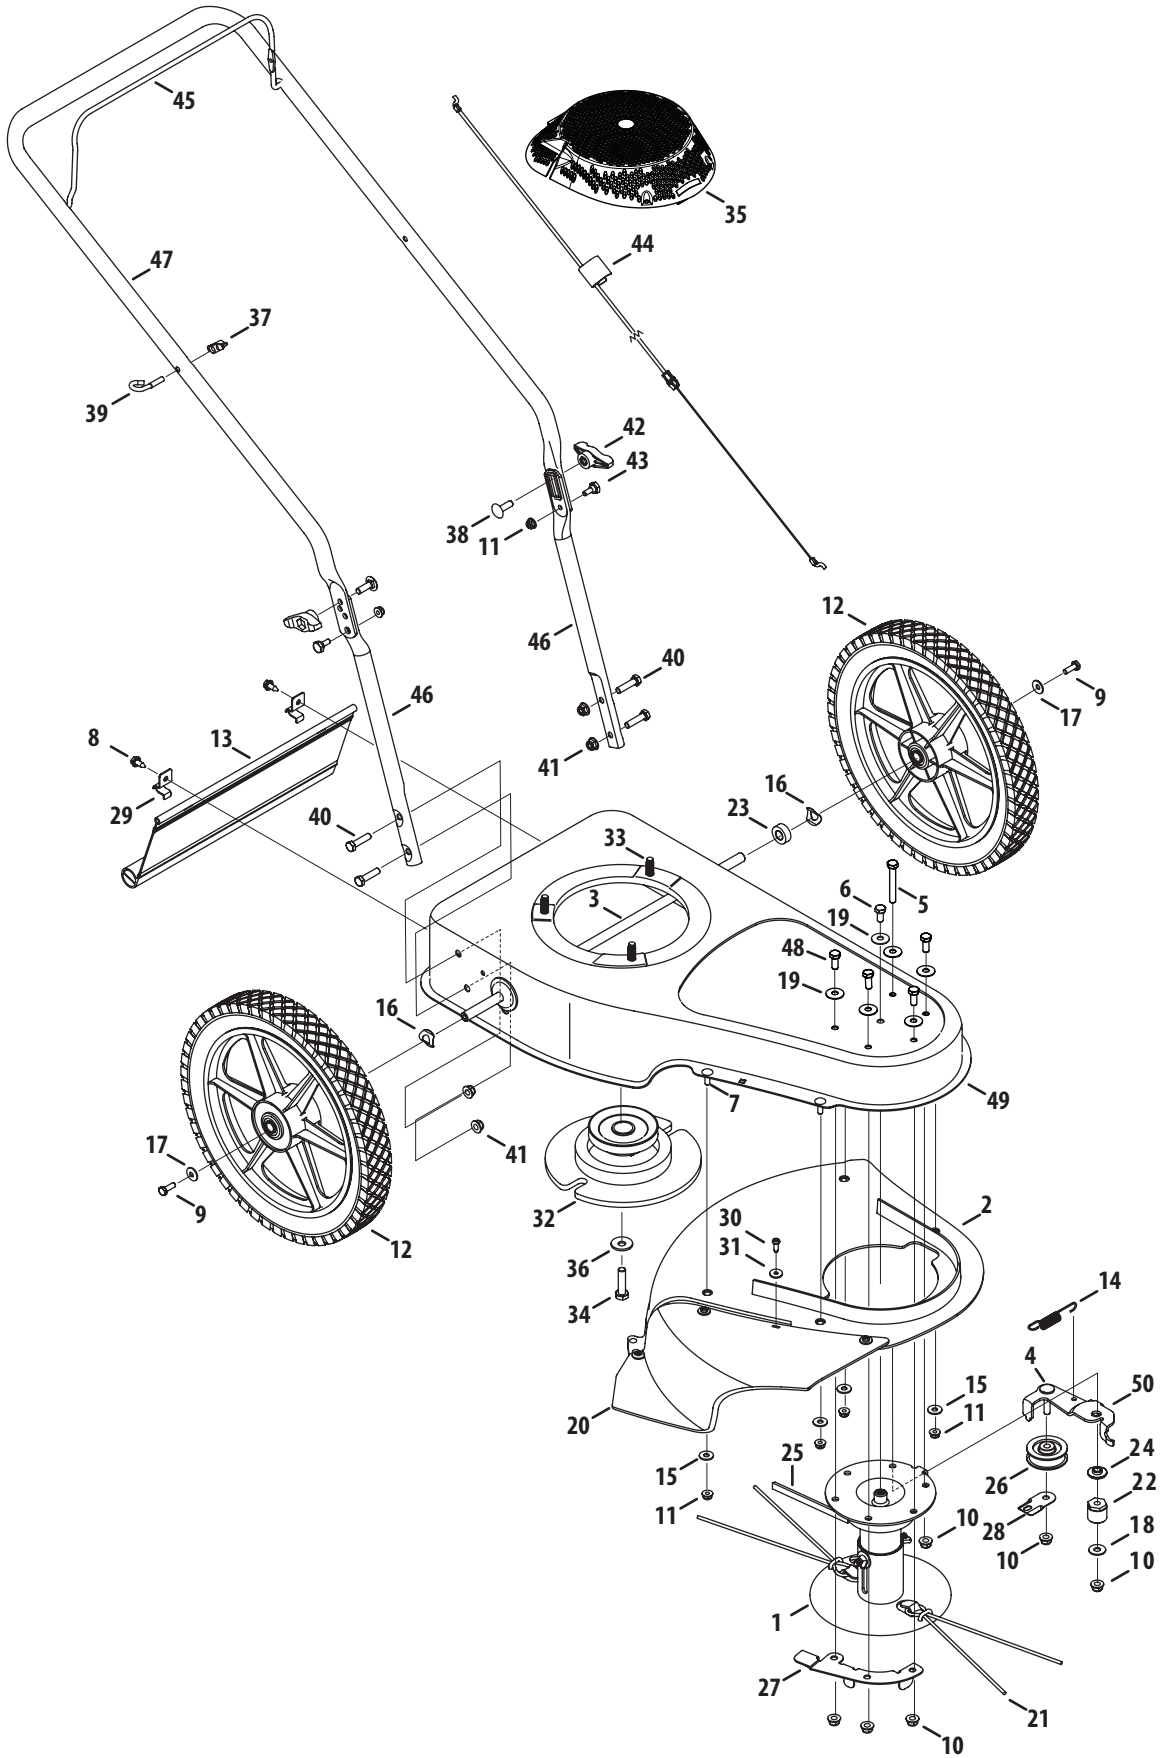

# Model Series 260

Ref.	Part Number	Description
1	618-07086	Spindle Assembly
2	631-0096	Deflector Assembly, Trimmer (incl. Deflector Flap and Hardware)
3	681-0159	Axle Assembly, Trimmer
4	710-0805A	Hex Cap Screw, 5/16-18 x 1.50
5	710-0395	Hex Cap Screw, 5/16-18 x 2.25
6	710-0237	Hex Screw, 5/16-24, .625, Gr5, Std
7	710-0703	Screw, Carriage, 1/4-20, .75, Gr5
8	710-1652	Screw, Self-tapping, 1/4-20 x .625
9	710-3015	Hex Screw, 1/4-20, .75, Gr5, Std
10	712-04063	Nut, Flange Lock, 5/16-18, GrF
11	712-04064	Nut, Flange Lock, 1/4-20, GrF
12	734-04030	Wheel, 14 x 1.75, Gray
13	731-2329	Trailshield, 5.85 x 14.50
14	732-1022	Spring, Extension, .50 OD x 3.375
15	736-0173	Washer, Flat, .280 x .740 x .063
16	736-0182	Washer, Spring, .500 x 1.00 x .022
17	736-0270	Washer, Belle, .265 x .750 x .060
18	736-0371	Washer, Flat, .343 x .880 x .062
19	936-0425	Washer, Belle, .325 x .930 x .045
20	731-2315	Flap, Deflector, String Trimmer
21	490-040-M035	Line, Trimmer, .155, 10-pack
22	948-0278	P/M Spacer
23	750-1240	Spacer, .51 ID x 1.00 OD x .38
24	750-1275	Spacer, Idler, Trimmer
25	954-05077	V-Belt