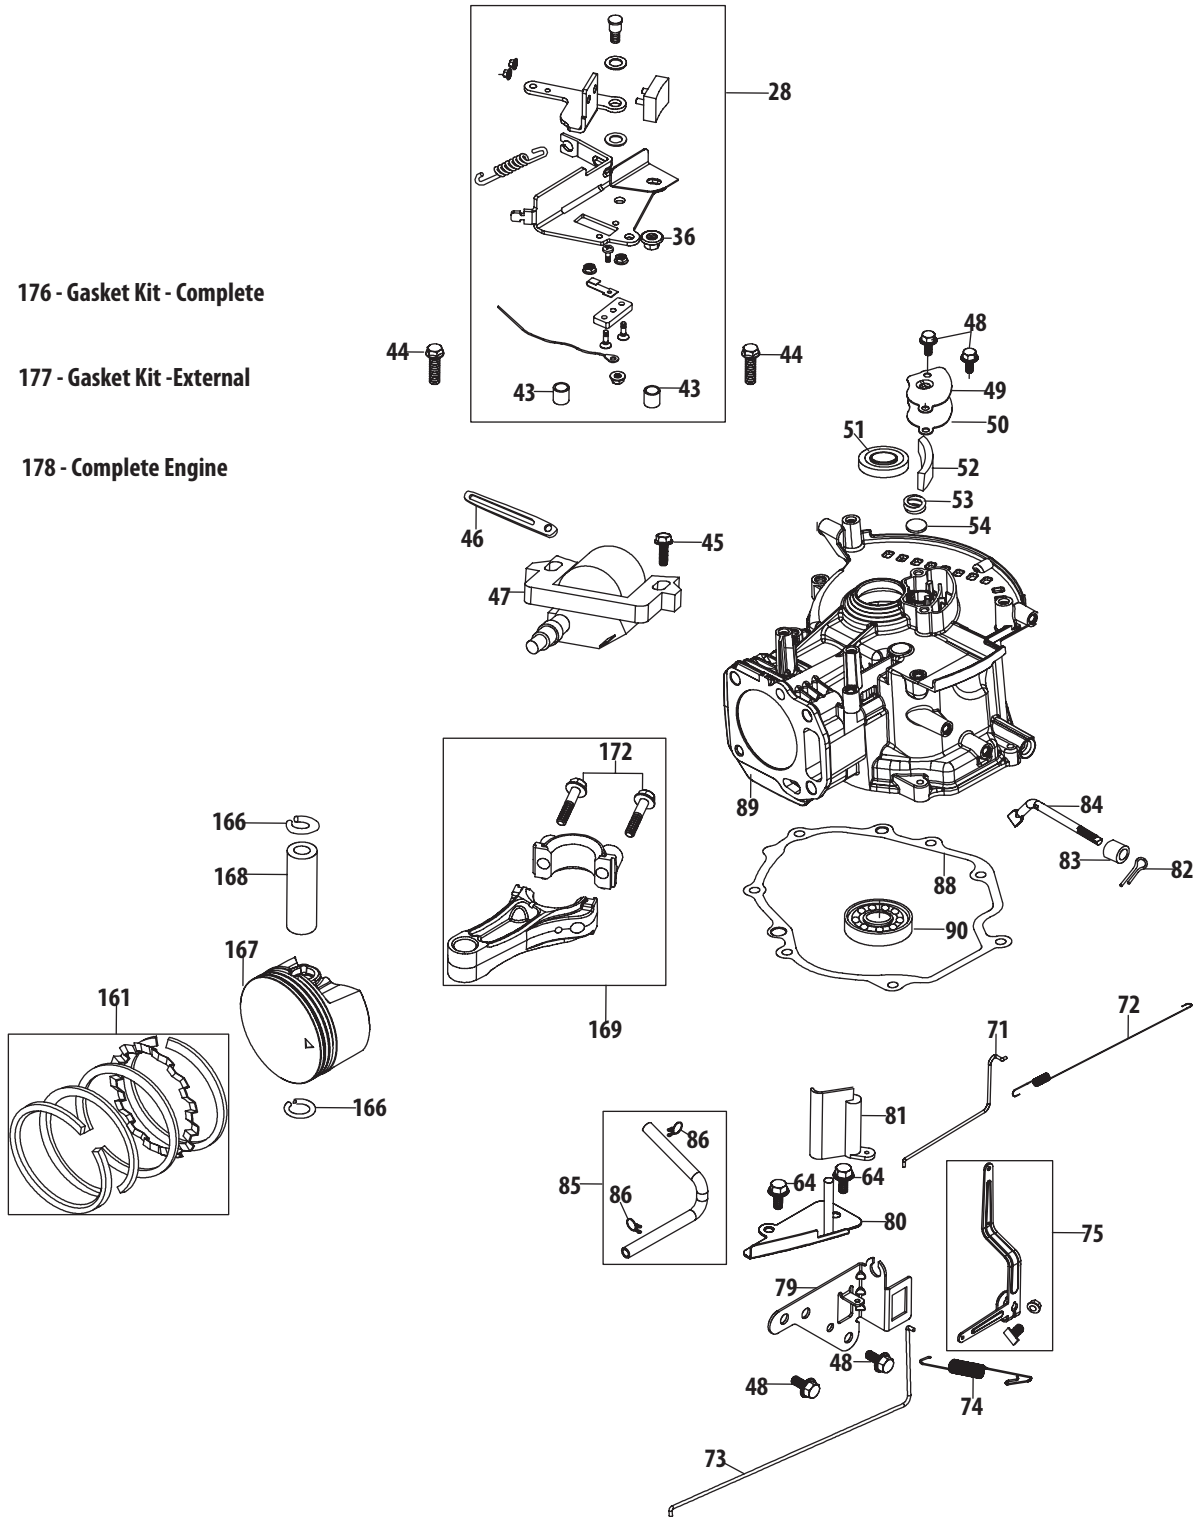

5X65RU Crankcase

176 - Gasket Kit - Complete

177 - Gasket Kit - External

178 - Complete Engine

5X65RU Crankcase

Ref.	Part Number	Description	Ref.	Part Number	Description
28	951-14402	Brake Assembly	82	714-04074	Governor Arm Shaft Cotter Pin
36	712-04219	Brake Arm Nut	83	951-11574	Governor Seal
38	712-04209	Ground Switch Nuts M4	84	951-14416	Governor Arm Shaft
43	750-05384	Brake Spacer	85	951-11520	Breather Hose Assembly
44	710-04980	Bolt M6X35 Af Base/Brake/Dipstick	86	726-04101	Breather Hose Clamp
45	710-04918	Bolt M6x20 Ignition Coil	88	951-14415	Crankcase Cover Gasket
46	951-11622	Flexible Clamp, Ignition Coil	89	951-14447	Short Block
47	951-14403	Ignition Coil Assembly			(Incl.48-54,82-84,88-92,95,97-100, 110-116,126,132,133,149,152,156, 157,159-161,166-169,172)
48	710-04916	Bolt M6X14 Multi-Purpose	90	951-11369	Main Bearing
49	951-14404	Breather Cover Plate	161	951-14433	Piston Ring Set
50	951-14405	Breather Gasket	166	951-11603	Piston Pin Snap Ring
51	951-11596	Upper Crankshaft Seal	167	951-14434	Piston
52	951-11730	Breather Screen	168	951-14435	Piston Pin
53	732-04718	Breather Valve Spring	169	951-14436	Connecting Rod Assembly
54	951-11614	Breather Valve	172	710-05115	Connecting Rod Bolt
64	710-04915	Bolt M6X12 Multi-Purpose	176	951-14443	Gasket Kit - Complete
71	951-14408	Choke Linkage			(Incl.50,51,83,88,95,113,116,126, 128,131-133,149,152,156)
72	951-14409	Throttle Linkage Spring	177	951-14444	Gasket Kit -External
73	951-14410	Throttle Linkage			(Incl.50,95,113,126,128, 131-133,149,152)
74	951-14411	Governor Spring	178	952Z5X65RU	Complete Engine
75	951-14412	Governor Arm Assembly			
79	951-14413	Component Bracket			
80	951-14414	Air Vane Bracket			
81	951-11529	Air Vane