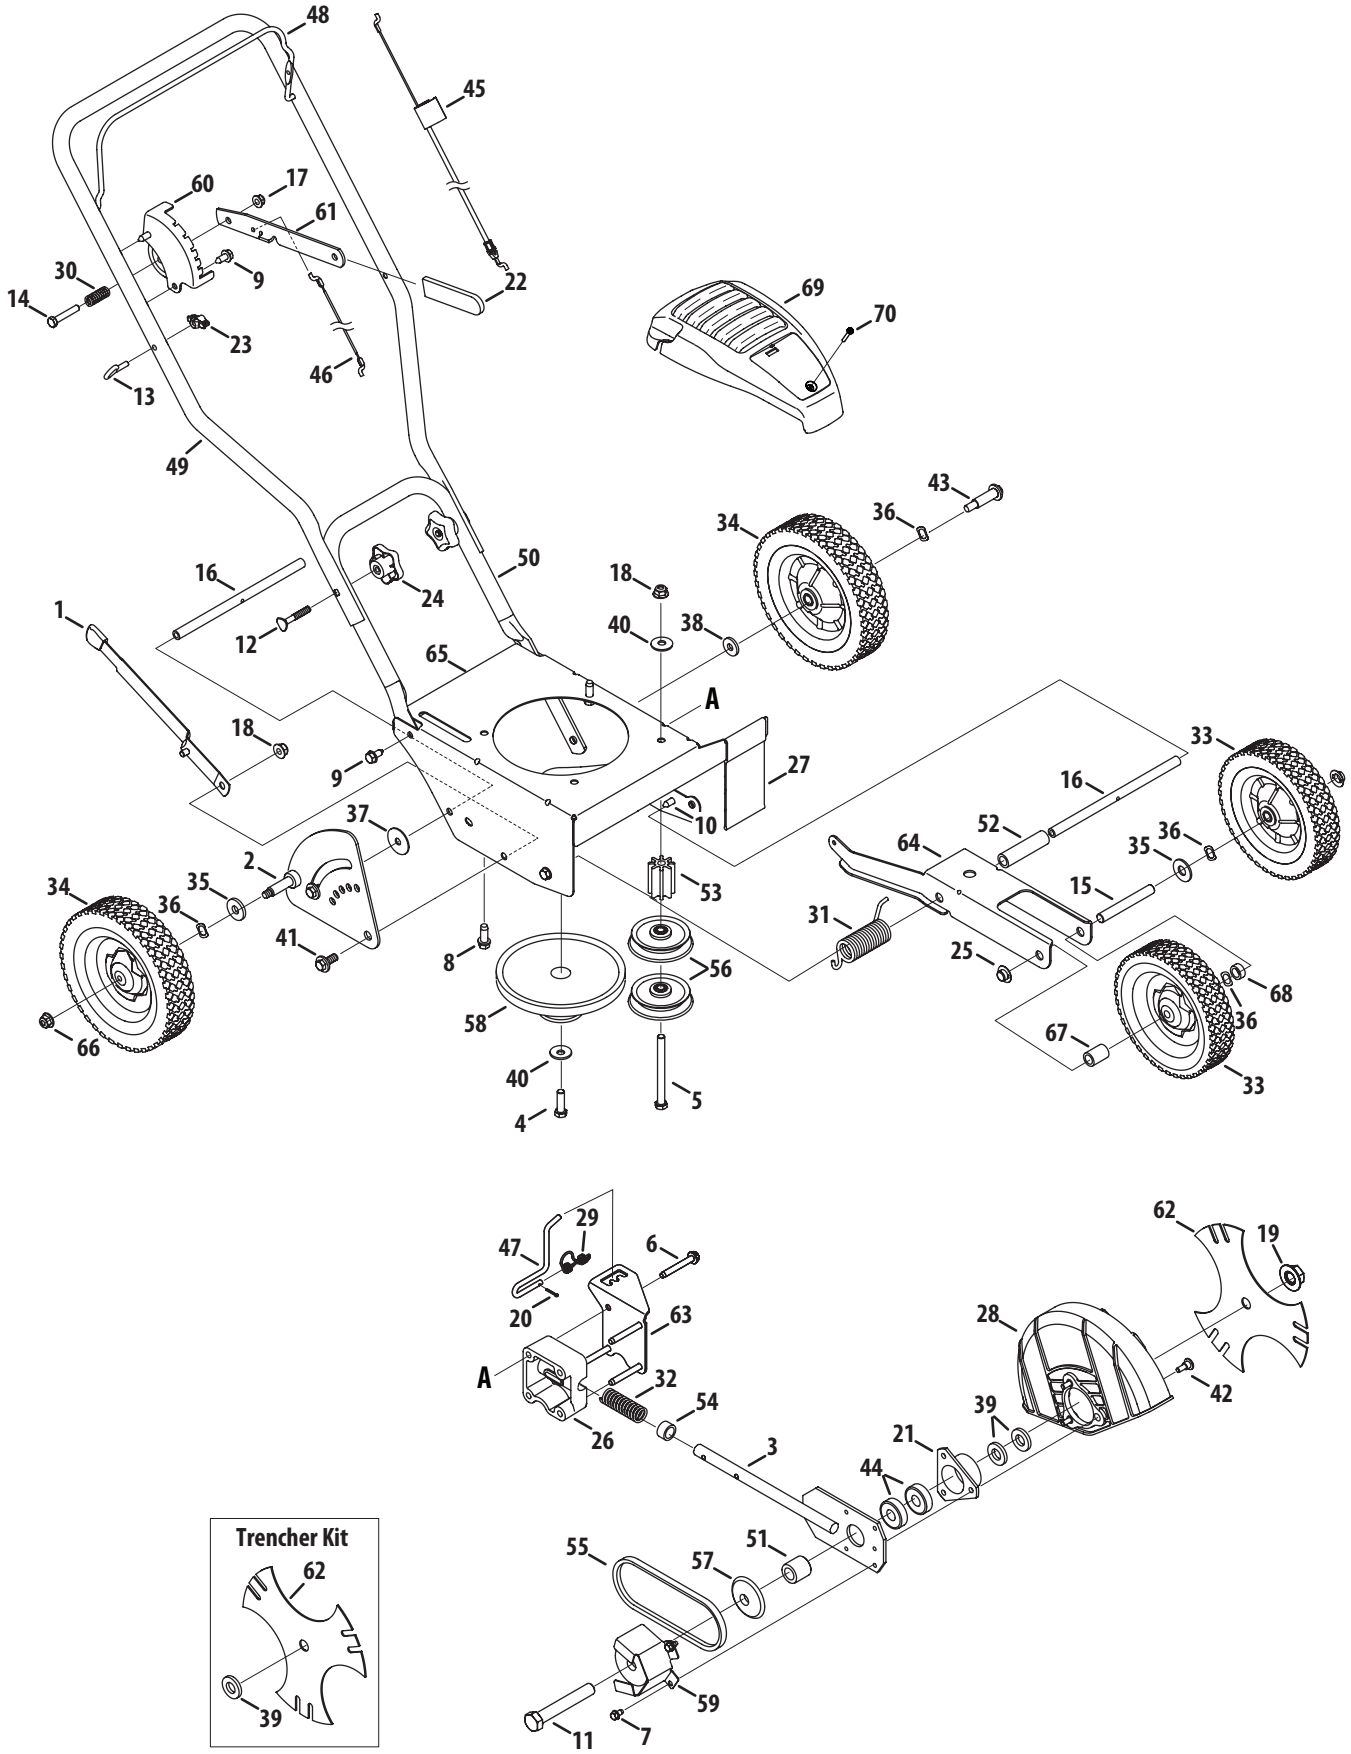

Model Series 550

Ref.	Part No.	Description	Ref.	Part No.	Description
1	687-02022	Curb Height Adjustment Lever	36	936-0232	Wave Washer .531 x .781 x .013
2	687-02585	Curb Height Adjuster Plate	37	736-0234	Flat Washer, .385 x 1.5 x .075
3	687-02126	Blade Plate Assembly	38	736-0258	Flat Washer .385 x 1.0 x .135 †
4	710-0191	Screw 3/8-24	39	936-04088	Flat Washer .635x1.24x.181
5	710-0411	Screw 3/8-16	40	936-0452	Bell Washer,.396 x 1.140
6	710-04389	Hex Screw, 5/16-18	41	738-04149	Shoulder Screw, 3/8-16
7	710-0599	Self-tapping Screw, 1/4-20	42	738-0706C	Shoulder Screw
8	710-0654A	Screw, 3/8-16	43	738-0929	Shoulder Screw, 3/8-16
9	710-0726	Hex Screw, 5/16-12	44	941-0524A	Bearing, .625 ID x 1.57 OD
10	710-0870	Hex Screw 5/16-18	45	946-05156	Control Cable
11	710-1143A	Hex Screw, 5/8-18	46	946-04036	Wheel Adjustment Cable
12	710-1174	Carriage Bolt, 5/16-18	47	747-04110A	Blade Adjustment Rod
13	710-1205	Rope Guide (Eye Bolt)	48	747-0976A	Bail Handle
14	710-3180	Hex Screw, 5/16-18	49	749-04183A	Upper Handle
15	711-05696	Axle Shaft .50x6.65	50	749-04234	Lower Handle
16	711-04440	Frame Spacer .50x9.25	51	950-04105	Spacer, .63 x 1.12 x 1.06
17	712-04063	Lock Flange Nut, 5/16-18	52	750-04129	Spacer
18	712-04065	Flange Nut 3/8-16	53	950-04142	Pulley Mount Spacer
19	712-0417A	Flange Nut, 5/8-18	54	750-0547	Spacer, .64 x.88 x .50
20	714-3010	Clevis Pin 3/32 x .625	55	954-04032B	Belt
21	718-04012	Bearing Cup	56	756-04148	Flat Idler Pulley, 2.5 OD
22	720-0142	Grip	57	956-0449	Sheave
23	720-0279	Wing Nut	58	756-05069	Combination Flywheel Pulley
24	720-04072A	Star Knob	59	781-0427	Belt Guard
25	726-0299	Push Cap 1/2" rod	60	781-0741A	Depth Index Bracket
26	931-04207	Bearing Block	61	781-0742	Depth Index Lever
27	731-05063	Debris Guard	62	781-0748	Tri-Star Blade
28	731-05064	Blade Guard	63	787-01081A	Bracket Plate
29	732-0188A	Double Torsion Spring	64	787-01240	Dual Wheel Bracket
30	932-0369	Compression Spring	65	787-01304	Frame
31	732-04045	Torsion Spring	66	712-04217	Flange Lock Nut, 3/8-16
32	932-04169	Compression Spring	67	750-05548	Spacer, .525 x .775 x .93
33	734-05075	Wheel 7 x 1.75 T-Tread	68	750-0664	Spacer, .505ID x .88OD x .440
34	734-04623	Wheel 8 x 1.75 T-Tread	69	731-09094A	Engine Shroud
35	736-04019	Flat Washer, .531 x 1.25 x .181	70	710-04509	Screw, #10-16 x 1.25