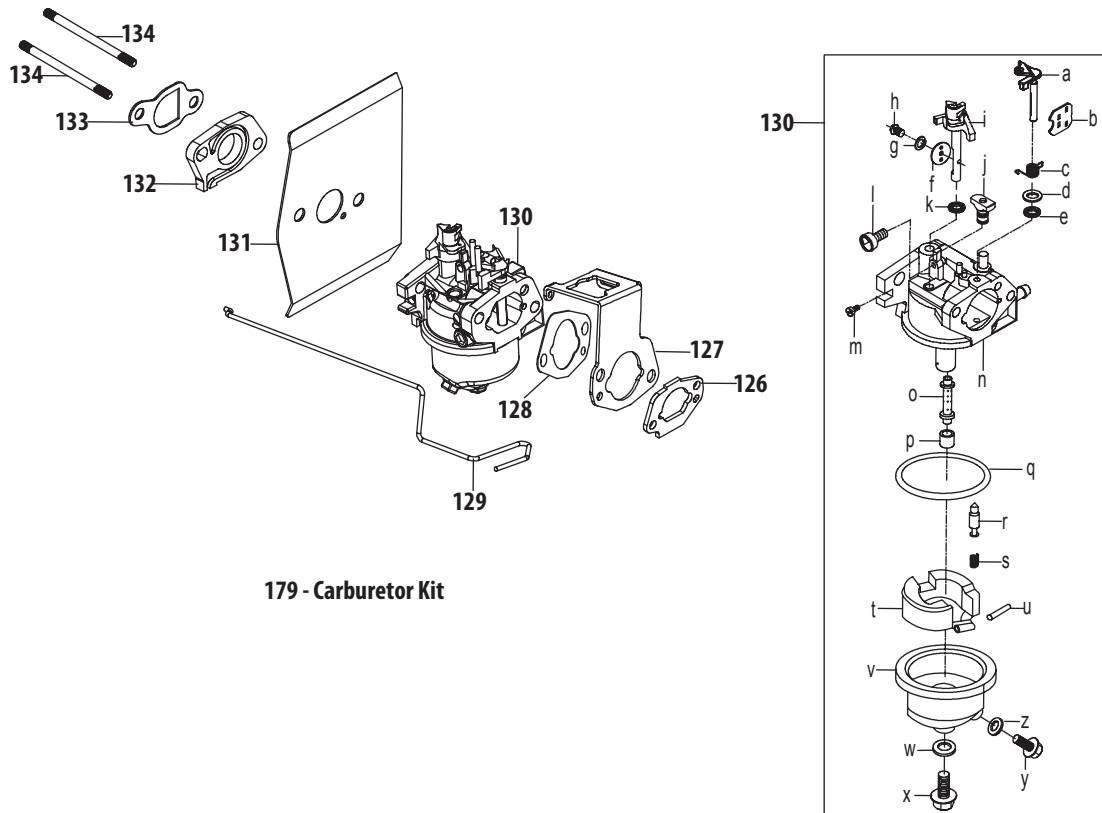

179 - Carburetor Kit

Ref.	Part Number	Description
126	951-14419	Air Filter Base Gasket
127	951-14420	Choke Temp Control Bracket
128	951-14422	Choke Temp Control Bracket Gasket
129	951-14421	Choke Temp Control Linkage
130	951-14423	Carburetor Assembly
131	951-14424	Carburetor Gasket
132	951-11738	Carburetor Insulator
133	951-11528	Carburetor Insulator Gasket
134	951-14425	Carb Stud M6x87
179	951-14446	Carburetor Kit (Incl.e,j,k,l,o,p,q,r,s,t,u,w,z)
a	n/a	Choke Shaft
b	n/a	Choke Plate
c	n/a	Choke Return Spring
d	n/a	Choke Shaft Washer
e	n/a	Choke Shaft Fiber O-Ring
f	n/a	Throttle Plate
g	n/a	Throttle Plate Lock Washer
h	n/a	Screw M3X6 Throttle Plate

Ref.	Part Number	Description
i	n/a	Throttle Shaft
j	n/a	Idle Jet Assembly
k	n/a	Throttle Shaft Fiber O-Ring
l	n/a	Idle Speed Adjusting Screw
m	n/a	Idle Mixture Screw
n	n/a	Carburetor Body
o	n/a	Emulsion Tube
p	n/a	Main Jet
q	n/a	Fuel Bowl O-Ring
r	n/a	Needle Valve
s	n/a	Needle Valve Spring
t	n/a	Float
u	n/a	Float Pin
v	n/a	Fuel Bowl
w	n/a	Fuel Bowl Gasket
x	n/a	Fuel Bowl Mounting Bolt
y	n/a	Fuel Drain Plug
aa	n/a	Fuel Drain Plug Gasket