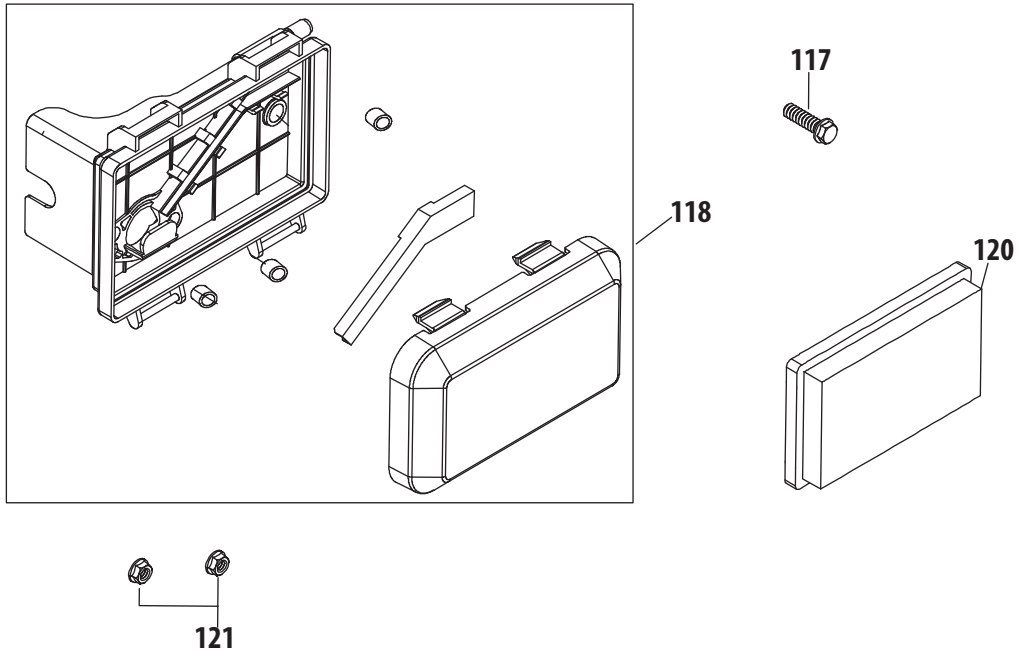

Engine Model 5X65RU Air Cleaner

Ref.	Part Number	Description
117	710-04969	Bolt M6X30 Af Base/Coil/E-Starter
118	951-14439	Air Cleaner Housing Assembly
120	951-10298	Air Cleaner Kit
121	712-05015	Nut M6X10Mm Starter/Carb/Muff