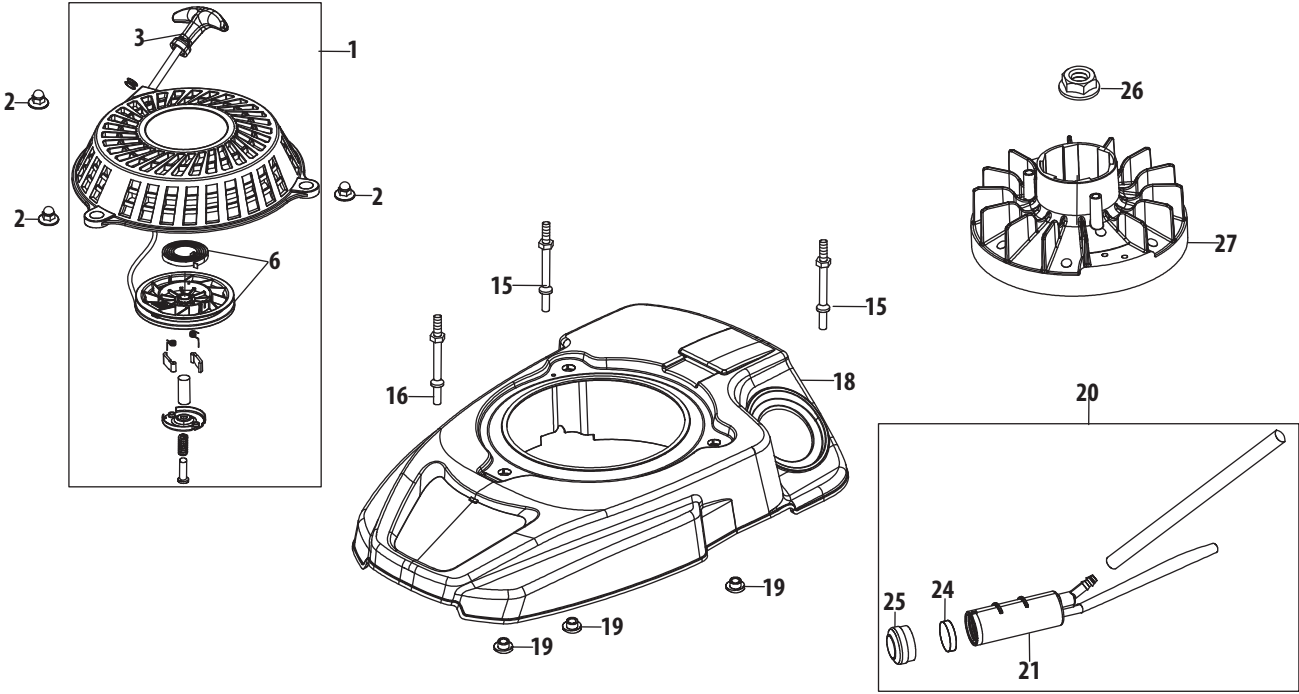

5X65RU Flywheel & Shroud

Ref.	Part Number	Description
1	951-14396	Starter Recoil Assembly
2	712-04290	Starter Acorn Nut
3	731-07925	Starter Handle
6	951-11721	Recoil Pulley & Spring Assembly
15	951-14397	Starter/Shroud Rear Stud M6x78.5
16	951-14398	Starter/Shroud Front Stud M6x74
18	951-14399	Engine Shroud Assembly

Ref.	Part Number	Description
19	750-05320	Engine Shroud Spacer
20	951-14442	Carbon Canister Assembly
21	951-14126	Carbon Canister
24	951-14400	Carbon Canister Filter
25	951-14127	Carbon Canister Filter Cap
26	712-04287	Flywheel Nut M14
27	951-14401	Flywheel