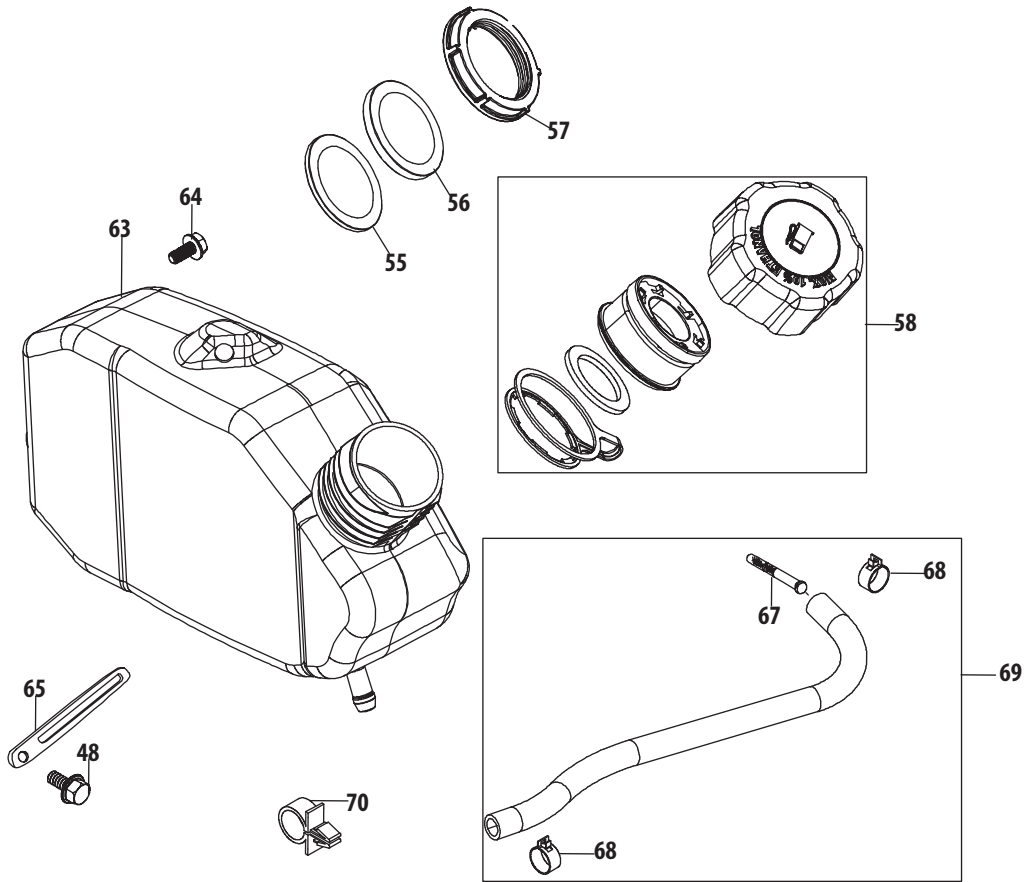

5X65RU Fuel Tank

Ref.	Part Number	Description
48	710-04916	Bolt M6X14 Multi-Purpose
55	731-08133	Fuel Tank Lower Grommet
56	951-14406	Fuel Tank Upper Grommet
57	731-08104	Fuel Tank Nut
58	951-14407	Fuel Cap Assembly
63	931-04629	Fuel Tank
64	710-04915	Bolt M6X12 Multi-Purpose
65	951-11680	Flexible Clamp, Vent Hose
67	951-10358A	Fuel Filter
68	951-11700	Fuel Hose Clamp
69	951-14438	Fuel Line Kit
70	723-04071	Plastic Support Clamp