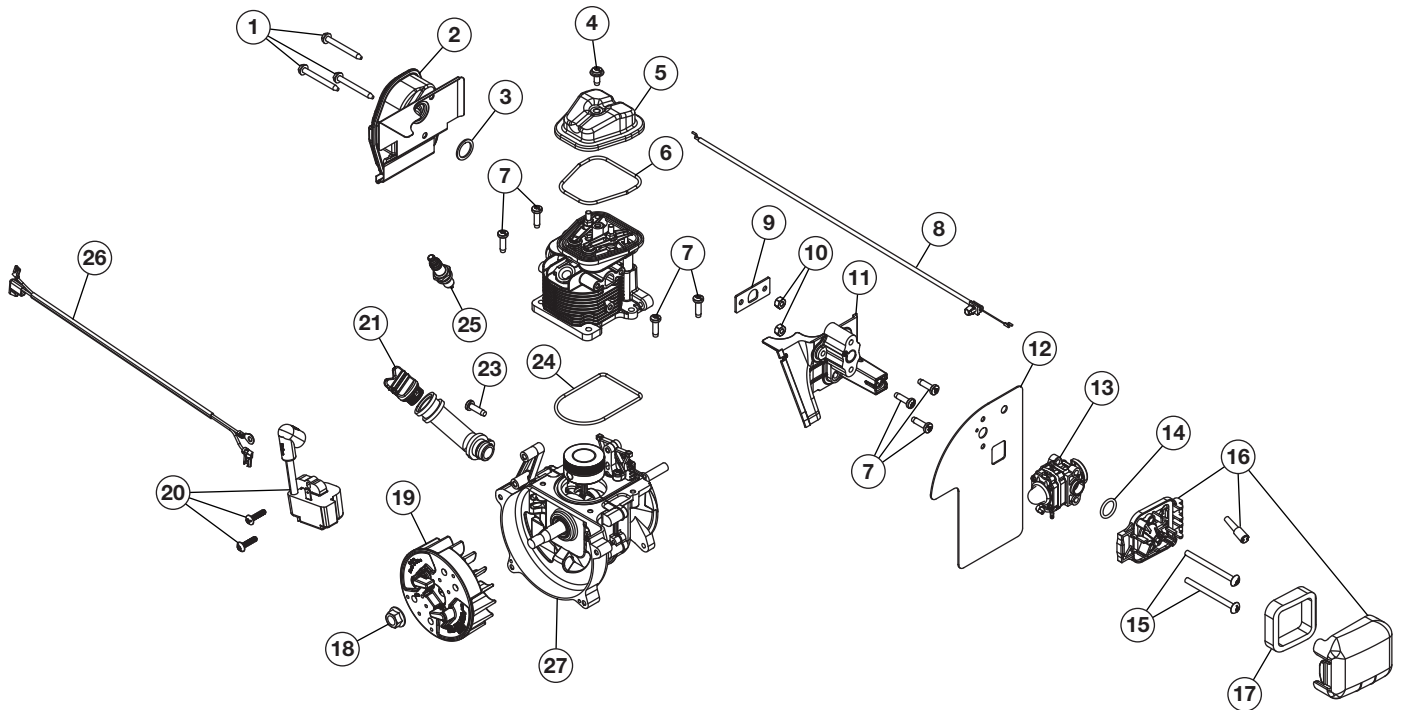

REPLACEMENT PARTS - MODEL TB4HB EC

4-CYCLE HAND HELD BLOWER

PPN 41DS4SCG966 and 41BS4ESG766

Item	Part No.	Description
1	753-05246	Muffler Screws
2	753-05900	Muffler Assembly (includes 1 & 3)
3	753-05244	Muffler Gasket
4	791-181025	Screw
5	753-05901	Rocker Cover
6	753-05902	O-Ring
7	791-181003	Screw
8	753-05903	Throttle Cable
9	753-05673	Insulator Gasket
10	753-05248	Nut
11	753-05904	Insulator
12	753-05905	Carburetor Gasket
13	753-05908	Carburetor
14	791-181751	Carburetor O-Ring
15	753-05253	Screw
16	753-04223	Air Cleaner Assembly (includes 17)
17	791-181757	Air Filter
18	753-05687	Nut

Item	Part No.	Description
19	753-05906	Flywheel Assembly
20	753-05907	Module
21	753-05400	Oil Plug
22	753-05682	Oil Fill Tube (includes 23)
23	753-05377	Screw
24	753-05910	O-Ring
25	753-05784	Spark Plug
26	753-05911	Lead Wire
27	753-06677	Short Block Assembly (includes 4-7 & 21-25)

REPLACEMENT PARTS - MODEL TB4HB EC

4-CYCLE HAND HELD BLOWER

PPN 41DS4SCG966 and 41BS4ESG766

Item	Part No.	Description
1	753-06719	Intake Cover Assembly
2	753-05918	Spring
3	753-04595	Screw
4	753-05919	Handle Grips
5	753-06679	Impeller Housing (includes 4)
6	753-05926	Latch Tube
7	912-0237	Nut
8	753-06444	Washer
9	753-05929	Impeller
10	753-05930	Throttle Trigger
11	791-181003	Screw
12	753-05931	Muffer Cover (includes 3)
13	753-05924	Inner Trigger Lock
14	753-05925	Wavey Washer
15	791-182405	Switch

Item	Part No.	Description
16	753-05921	Impeller Housing (includes 4)
17	753-05932	Outer Trigger Lock
18	753-05289	Fuel Cap
19	753-05933	Fuel Tank Assembly (includes 18)
20	753-05941	Engine Cover Assembly (includes 3, 21 & 22)
21	753-05935	Spark Plug Cover
22	753-05377	Screw
23	753-05936	Upper Tube
24	753-05937	Lower Tube
25	753-05939	Latch Spring
26	753-05964	Wire Ground
27	753-05965	Strap Ground
28	753-1202	Screw
29	753-06700	Adapter
30	753-06806	Spacer