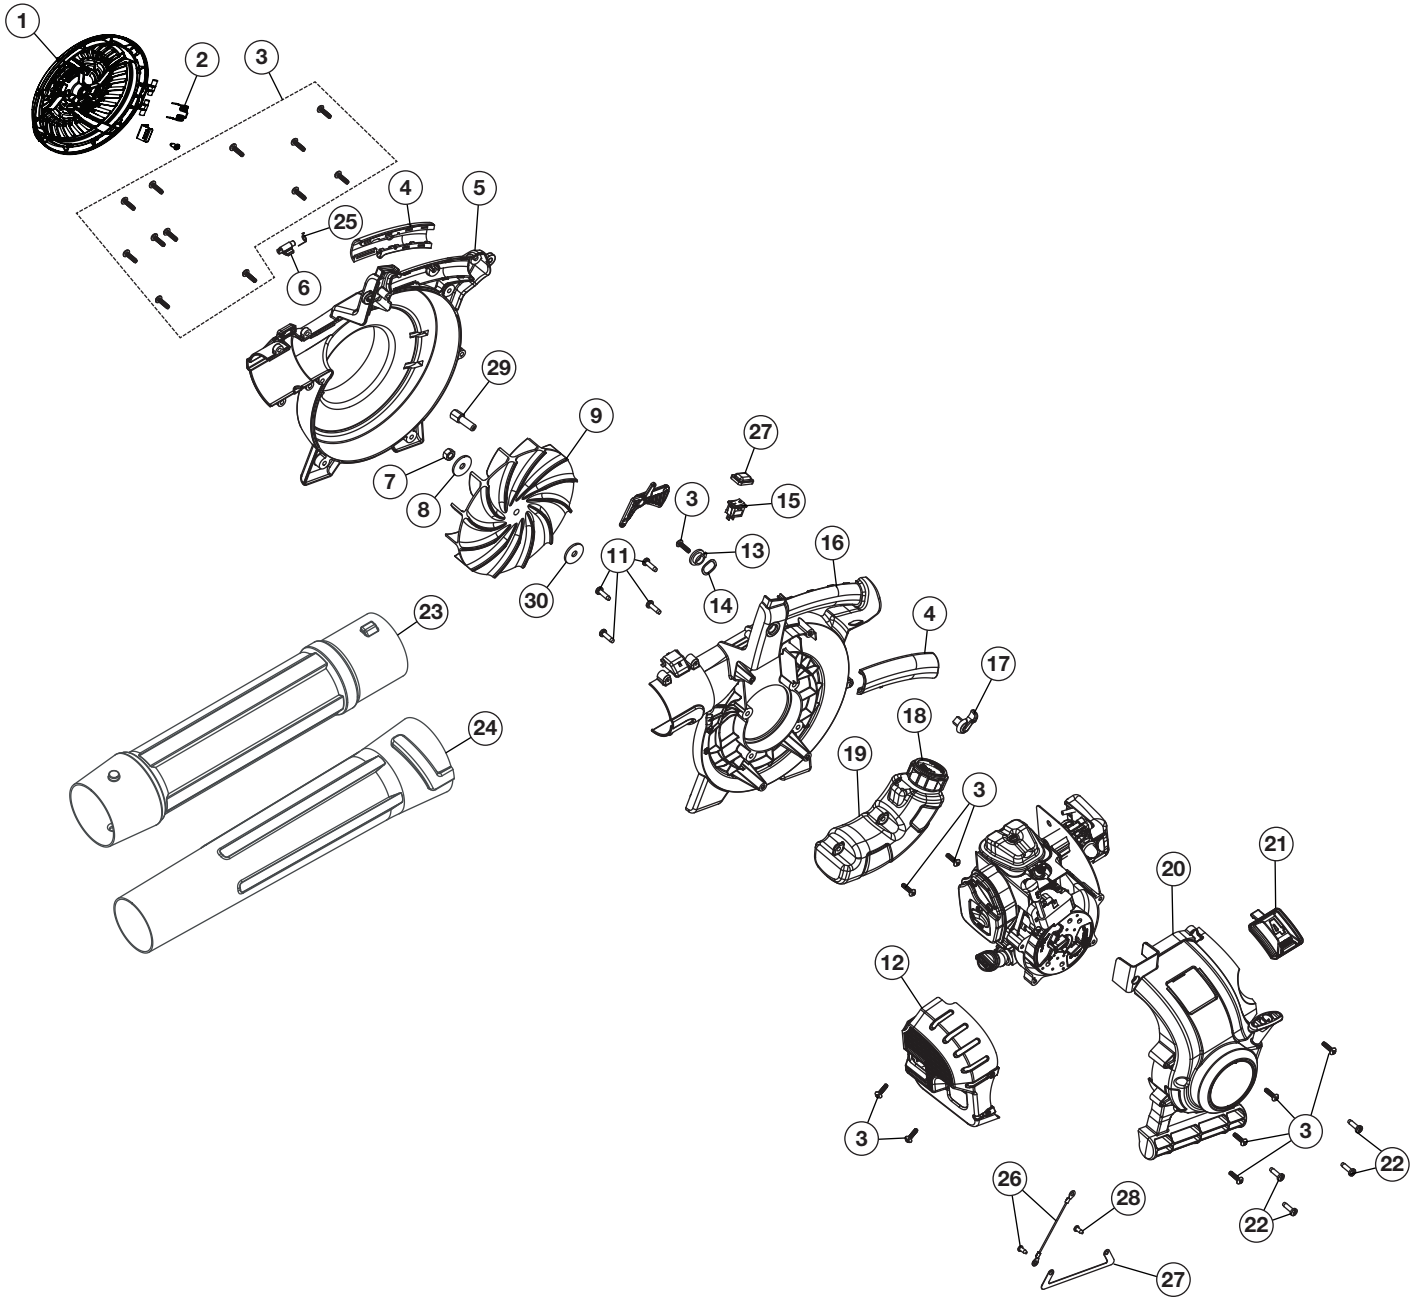

REPLACEMENT PARTS - MODEL TB4HB EC

4-CYCLE HAND HELD BLOWER

PPN 41DS4SCG966 and 41BS4ESG766

Item	Part No.	Description
1	753-05246	Muffler Screws
2	753-05900	Muffler Assembly (includes 1 & 3)
3	753-05244	Muffler Gasket
4	791-181025	Screw
5	753-05901	Rocker Cover
6	753-05902	O-Ring
7	791-181003	Screw
8	753-05903	Throttle Cable
9	753-05673	Insulator Gasket
10	753-05248	Nut
11	753-05904	Insulator
12	753-05905	Carburetor Gasket
13	753-05908	Carburetor
14	791-181751	Carburetor O-Ring
15	753-05253	Screw
16	753-04223	Air Cleaner Assembly (includes 17)
17	791-181757	Air Filter
18	753-05687	Nut

Item	Part No.	Description
19	753-05906	Flywheel Assembly
20	753-05907	Module
21	753-05400	Oil Plug
22	753-05682	Oil Fill Tube (includes 23)
23	753-05377	Screw
24	753-05910	O-Ring
25	753-05784	Spark Plug
26	753-05911	Lead Wire
27	753-06677	Short Block Assembly (includes 4-7 & 21-25)

REPLACEMENT PARTS - MODEL TB4HB EC

4-CYCLE HAND HELD BLOWER

PPN 41DS4SCG966 and 41BS4ESG766

Item	Part No.	Description
1	753-06719	Intake Cover Assembly
2	753-05918	Spring
3	753-04595	Screw
4	753-05919	Handle Grips
5	753-06679	Impeller Housing (includes 4)
6	753-05926	Latch Tube
7	912-0237	Nut
8	753-06444	Washer
9	753-05929	Impeller
10	753-05930	Throttle Trigger
11	791-181003	Screw
12	753-05931	Muffer Cover (includes 3)
13	753-05924	Inner Trigger Lock
14	753-05925	Wavey Washer
15	791-182405	Switch

Item	Part No.	Description
16	753-05921	Impeller Housing (includes 4)
17	753-05932	Outer Trigger Lock
18	753-05289	Fuel Cap
19	753-05933	Fuel Tank Assembly (includes 18)
20	753-05941	Engine Cover Assembly (includes 3, 21 & 22)
21	753-05935	Spark Plug Cover
22	753-05377	Screw
23	753-05936	Upper Tube
24	753-05937	Lower Tube
25	753-05939	Latch Spring
26	753-05964	Wire Ground
27	753-05965	Strap Ground
28	753-1202	Screw
29	753-06700	Adapter
30	753-06806	Spacer