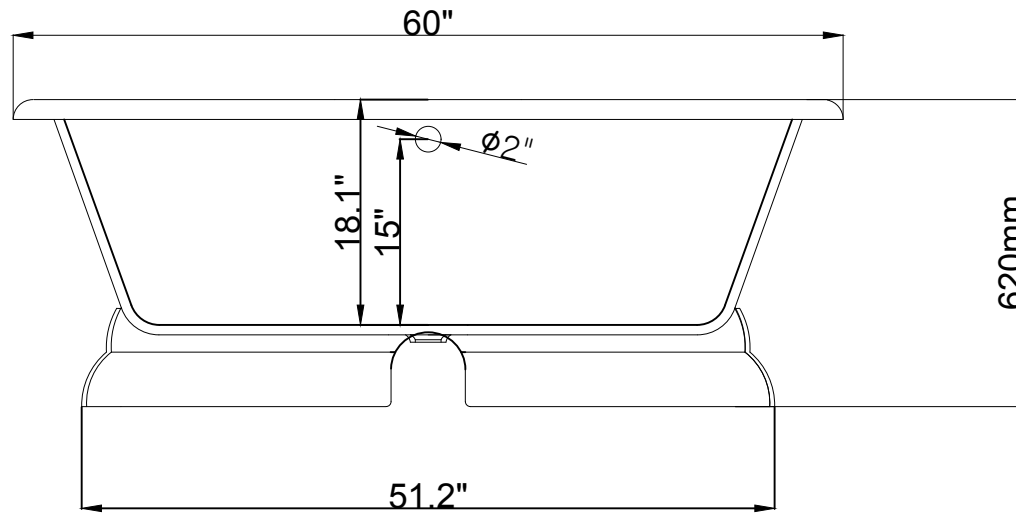

Streamline

R-5081-60CIFS WH-FM

Streamline