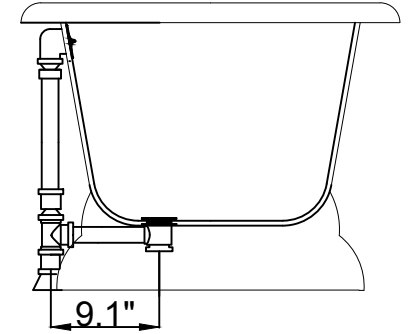

Streamline

R-5081-60CIFS WH-FM

Streamline