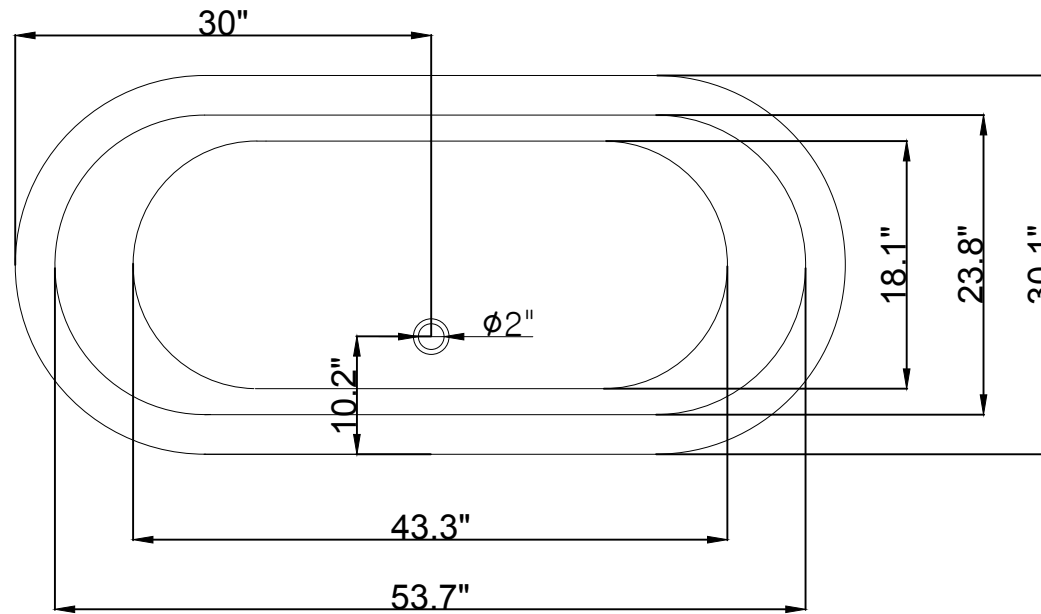

Streamline

R-5081-60CIFS WH-FM

Streamline