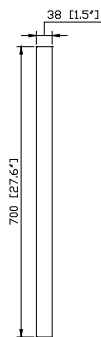

Avanity

SONOMA-M59

Features

- Non beveled-edge mirror
- With high glossy aluminum frame
- Mirror hangs horizontally

Colors / Finishes

- Metal Frame

Nominal Dimension

- 59.1W x 1.5D x 27.6H(Inch)

Components

Vanity	SONOMA-V63-WT
	SONOMA-V63-RK
	SONOMA-V63-IW

Product Diagrams

Front

Back

Side

Top