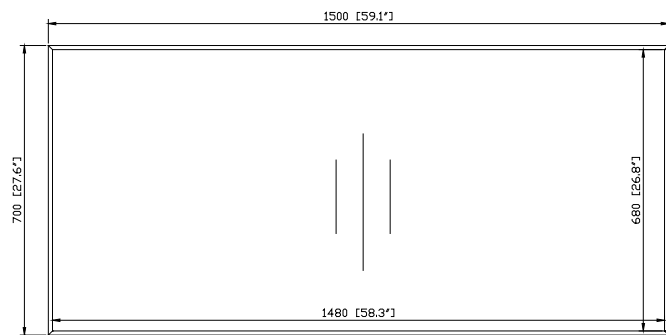

Avanity

SONOMA-M59

Features

- Non beveled-edge mirror
- With high glossy aluminum frame
- Mirror hangs horizontally

Colors / Finishes

- Metal Frame

Nominal Dimension

- 59.1W x 1.5D x 27.6H(Inch)

Components

Vanity	SONOMA-V63-WT
	SONOMA-V63-RK
	SONOMA-V63-IW

Product Diagrams

Front