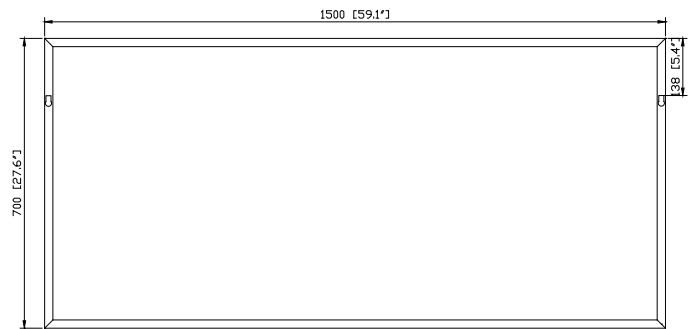

Avanity

SONOMA-M59

Features

- Non beveled-edge mirror
- With high glossy aluminum frame
- Mirror hangs horizontally

Colors / Finishes

- Metal Frame

Nominal Dimension

- 59.1W x 1.5D x 27.6H(Inch)

Components

Vanity	SONOMA-V63-WT
	SONOMA-V63-RK
	SONOMA-V63-IW

Product Diagrams

Front

Back

Side

Top