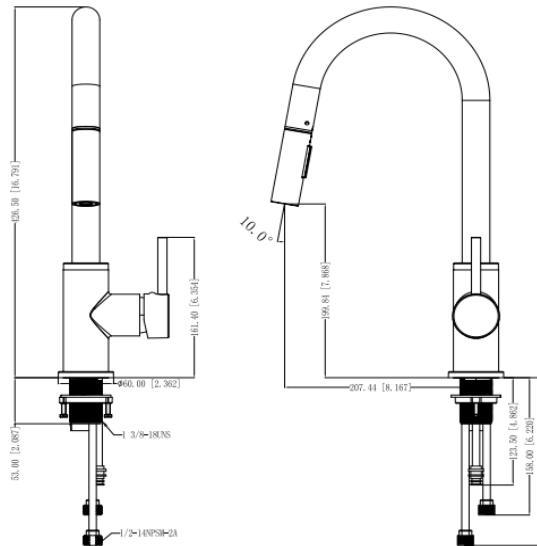

Dimensions

Warranty & Compliances

Warranty	Lifetime Limited Warranty, Lifetime Limited Finish Warranty
IAPMO/UPC	CUPC compliant
ASME	ASME A112.18.1
NSF/ANSI	NSF61-9
Lead Free	AB1953 compliant
ADA	Compliant
WaterSense®	

NSF / ANSI 61

Order Codes & Finishes/Colors

Brushed Nickel (US15)	548305	
Polished Chrome	548297	
Oil Rubbed Bronze		

Type:

Job:

Order Code:

Approvals:

Design House reserves the right to make changes in materials, specifications & models at any time. Design House also reserves the right to discontinue product without notice or obligation.