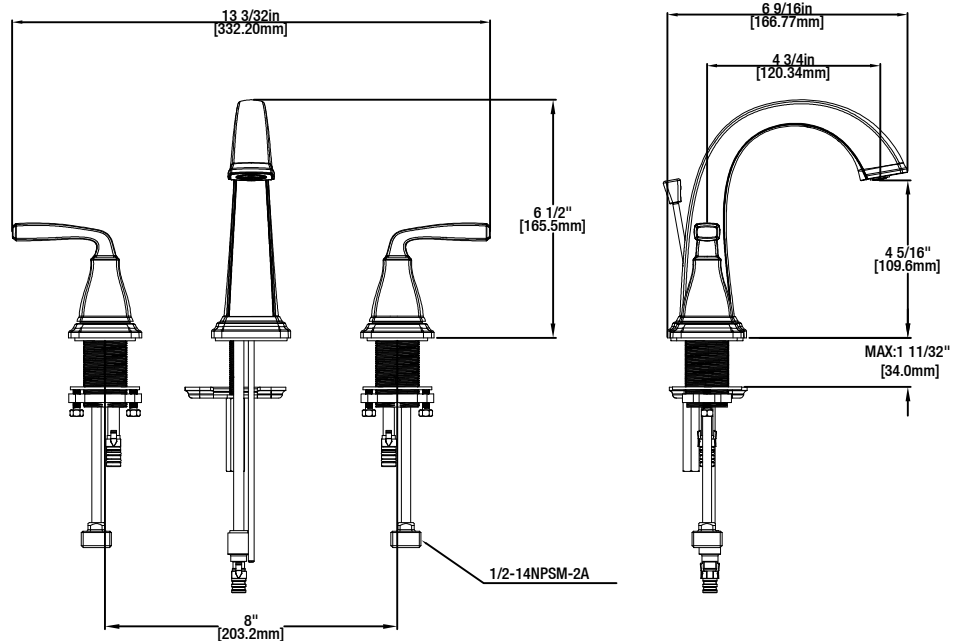

### FEATURES

- Requires 3-Hole Sink with 8" On-Center
- 1/2" IPS Connections
- Max Flow Rate: 1.2 gpm (4.5 L/min) at 60 psi
- Max Countertop Thickness: 1 3/8"
- Spout Reach: 4 3/4"
- Spout Height: 4 5/16"
- 1/4 Turn Ceramic Valve for Lifetime Drip-free Operation
- With ClickInstall™ Drain Assembly
- With Zinc Lever Handle
- Recessed Aerator

### Mason 8in Widespread

MODEL	YOW SKU#	FINISH
67664W-6001	718726	Polished Chrome
67664W-6004	718724	Brushed Nickel PVD
67664W-6027H2	718723	Mediterranean Bronze