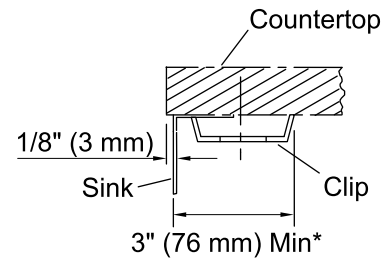

### Features

- 30-inch minimum base cabinet width.
- 18-gauge stainless steel.
- Under-mount.
- Medium single bowl.
- With integral shortened self-trimming apron.
- SilentShield® sound-absorption technology offers quieter performance.
- 29-1/2" (749 mm) x 21-1/4" (540 mm)

For the most current Specification Sheet, go to [www.kohler.com](http://www.kohler.com).

3-15-2018 03:07

THE BOLD LOOK  
OF **KOHLER®**

\*Allow clearance around the back sink rim for clip attachment.

### Technical Information

All product dimensions are nominal.

Bowl configuration:	Single
Installation:	Top-mount, Under-mount
Bowl area (Only):	Length: 26-1/2" (673 mm) Width: 17-3/16" (437 mm) Bowl depth: 9" (229 mm)
Drain hole:	3-11/16" (94 mm)
Template:	1166718-7, required, included