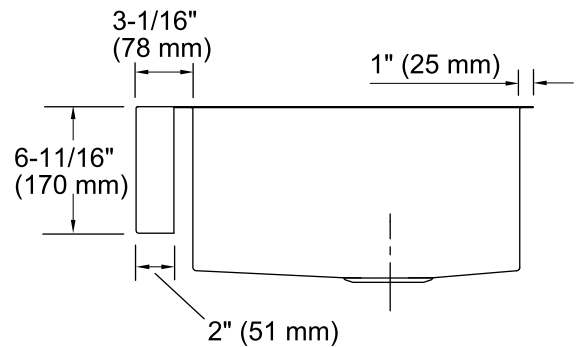

### Features

- 30-inch minimum base cabinet width.
- 18-gauge stainless steel.
- Under-mount.
- Medium single bowl.
- With integral shortened self-trimming apron.
- SilentShield® sound-absorption technology offers quieter performance.
- 29-1/2" (749 mm) x 21-1/4" (540 mm)

### Technical Information

All product dimensions are nominal.

Bowl configuration:	Single
Installation:	Top-mount, Under-mount
Bowl area (Only):	Length: 26-1/2" (673 mm) Width: 17-3/16" (437 mm) Bowl depth: 9" (229 mm)
Drain hole:	3-11/16" (94 mm)
Template:	1166718-7, required, included