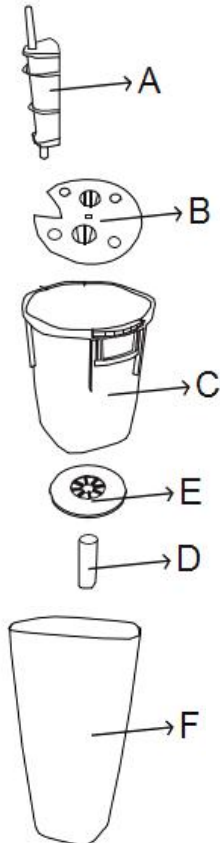

ITEM# PL3448BK/PL3448WT/PL3448TUR

Planter Pot

| | | |
|---|---|---|
| A | B | C |
| D | E | F |

PLEASE LET US HELP YOU BEFORE RETURNING TO STORE.

For any questions please email us at info@XBrand-Inc.com, or visit us at www.XBrand-Inc.com.