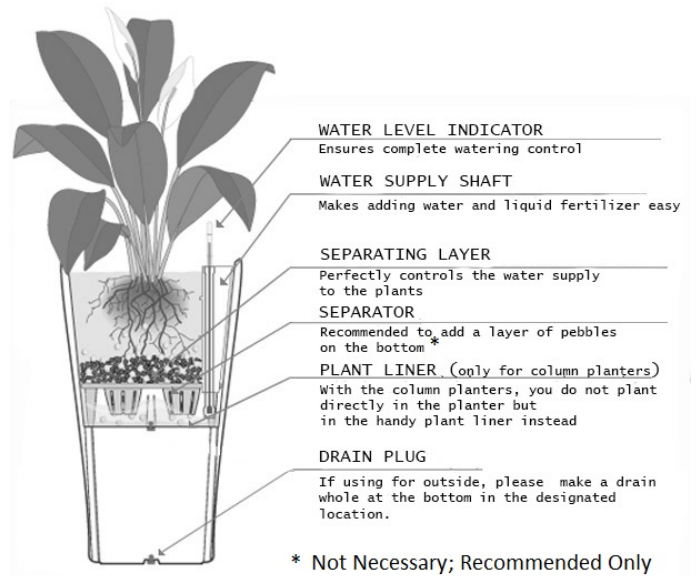

ITEM# PL3448BK/PL3448WT/PL3448TUR

Planter Pot

| | | |
|---|---|---|
| A | B | C |
| D | E | F |

PLEASE LET US HELP YOU BEFORE RETURNING TO STORE.

For any questions please email us at info@XBrand-Inc.com, or visit us at www.XBrand-Inc.com.