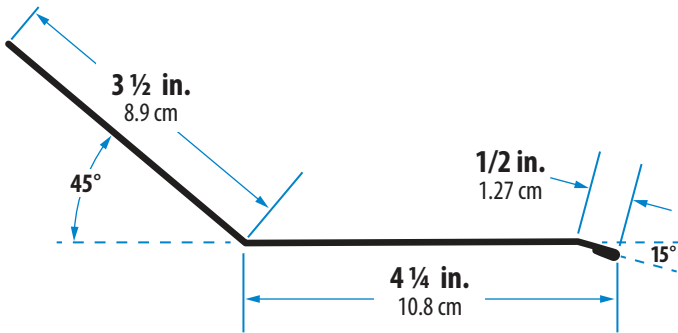

30 Gauge Galvanized Steel

1 Base Flashing • 1 - 32 in. (81.3 cm)

2 Top Flashing • 1 - 32 in. (81.3 cm)

3 Step Flashing • 12 - 8 in. (20.32 cm)

4 Counter Flashing • 4 - 32 in. (81.3 cm)