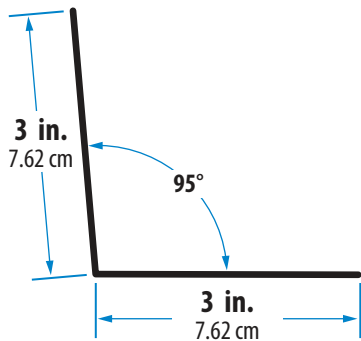

30 Gauge Galvanized Steel

1 Base Flashing • 1 - 32 in. (81.3 cm)

2 Top Flashing • 1 - 32 in. (81.3 cm)

3 Step Flashing • 12 - 8 in. (20.32 cm)

4 Counter Flashing • 4 - 32 in. (81.3 cm)