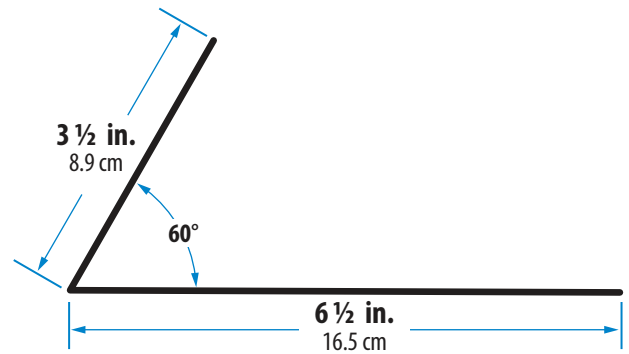

30 Gauge Galvanized Steel

1 Base Flashing • 1 - 32 in. (81.3 cm)

2 Top Flashing • 1 - 32 in. (81.3 cm)

3 Step Flashing • 12 - 8 in. (20.32 cm)

4 Counter Flashing • 4 - 32 in. (81.3 cm)