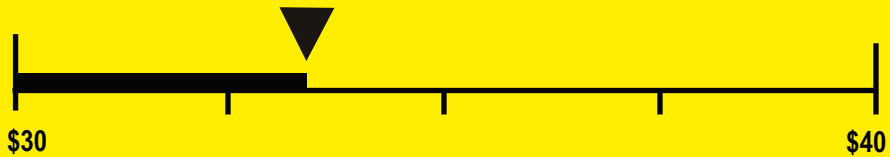

U.S. Government

Federal law prohibits removal of this label before consumer purchase.

ENERGYGUIDE

Refrigerator

The Legacy Companies

Model MCR3U

Capacity: 3 Cubic Feet

Estimated Yearly Operating Cost

$333.98

Cost Range of Similar Models

270.1

Yearly Electricity Use (kWh)

Your cost will depend on your utility rates and use.

- Cost range based only on models of similar capacity.
- Estimated operating cost based on November 2014 national average electricity cost of 12.58 cents per kWh.
- For more information, visit www.ftc.gov/appliances.