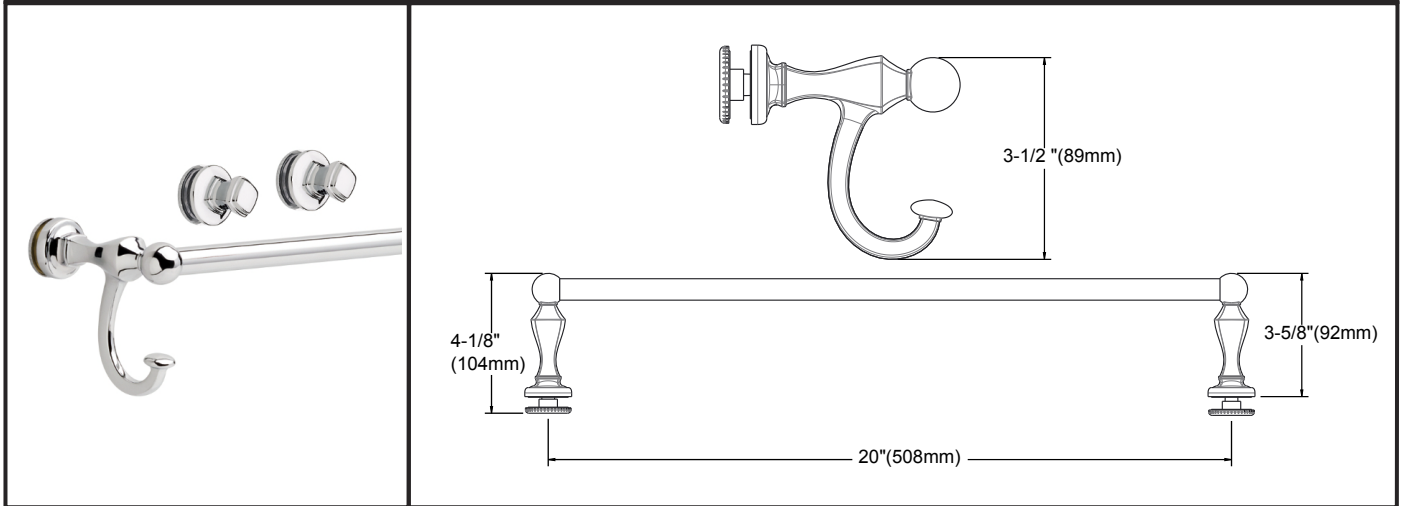

TECHNICAL DATA

Shower Door

PORTMAN™ HANDLE WITH KNOBS

1. **MATERIALS:** Zinc Posts for All, Zinc Knobs for All, Stainless Steel Bars for Polished Chrome, Aluminum Bars for Brushed Nickel, Oil Rubbed Bronze
2. **INSTALLATION:** Detailed Instructions and Hardware Included for Easy Installation.
3. **UNIQUE FEATURE:** Coordinates with Delta® Faucets and Bath Hardware.
   Compatible with all Delta® Sliding Bathtub or Shower Doors.
4. **WARRANTY:** 5 Year Limited Warranty.

see what Delta can do™