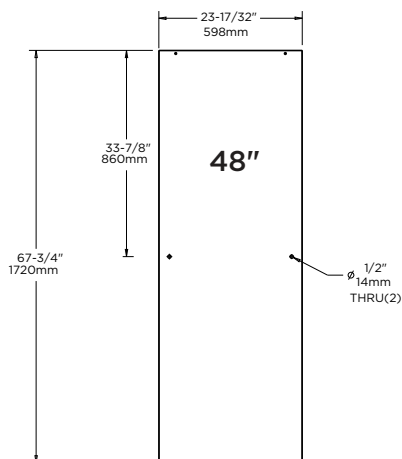

TECHNICAL DATA

Shower Door

SLIDING SHOWER 48" & 60" GLASS PANELS

MATERIALS:

1/4" (6mm) Tempered Glass Panel.

INSTALLATION:

Detailed Instructions and Hardware Included for Easy Installation.

UNIQUE FEATURE:

Spot Guard Easy Clean Coating.

Traditional:

48": Fits Doors with an Opening min/max of 43 3/8" - 47 3/8" (110cm-120cm), with a Height of 70" (178cm).

60": Fits doors with an opening min/max of 50 1/8" - 59 3/8" (127cm-151cm), with a Height of 70" (178cm).

Contemporary:

48": Fits Doors with an Opening min/max of 43 3/8" - 47 3/8" (110cm-120cm), with a Height of 71" (180cm).

60": Fits Doors with an opening min/max of 50 1/8" - 58 1/2" (127cm-149cm), with a Height of 71" (180cm).

WARRANTY:

5 Year Limited Warranty.

see what Delta can do™