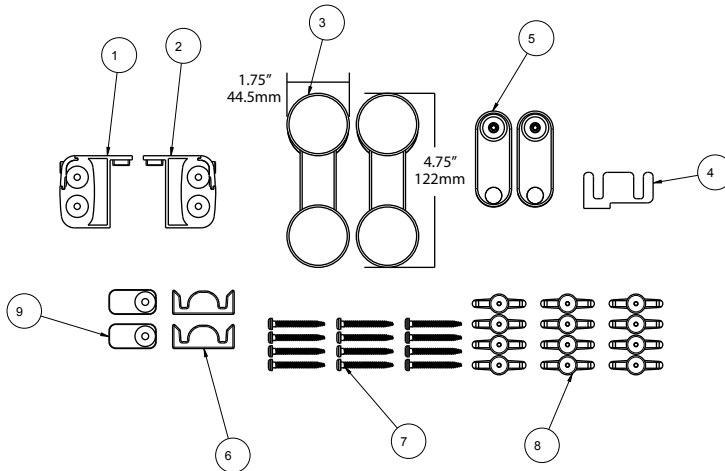

## Shower Door

## SLIDING CONTEMPORARY STYLE SHOWER TRACK 48"- 60"

ID	DESCRIPTION	QTY	MATERIAL
1	Top Track	1	AL6463_T5
2	Roller Door Wall Jamb	2	AL6463_T5
3	Bottom Track	1	AL6061
4	Blade Seal	2	PVC

ID	DESCRIPTION	QTY	MATERIAL
1	Mounting Bracket	1	Zinc_Die_Cast
2	Mounting Bracket	1	Zinc_Die_Cast
3	Outside Roller	2	Zinc
4	Center Guide Roller Door	1	Nylon
5	Inside Roller Assy	2	Zinc
6	Contemporary Door Bumper	2	PVC
7	#8-18 X 1.5" Long Phillips Head	12	SS
8	Toggle Wall Anchor	12	Nylon
9	Bumper	2	PVC

**UNIQUE FEATURE:**

Constructed of Corrosion Resistant Anodized Aluminum.

**48" - 60" Track Assembly Kit**

Fits 48" Shower Doors with an Opening min/max of 43 3/8" - 47 3/8" (110cm-120cm), with a Height of 71" (180cm).

Fits 60" Shower Doors with an Opening min/max of 50 1/8" - 58 1/2" (127cm-149cm), with a Height of 71" (180cm).

**WARRANTY:**

5 Year Limited Warranty.

see what Delta can do™