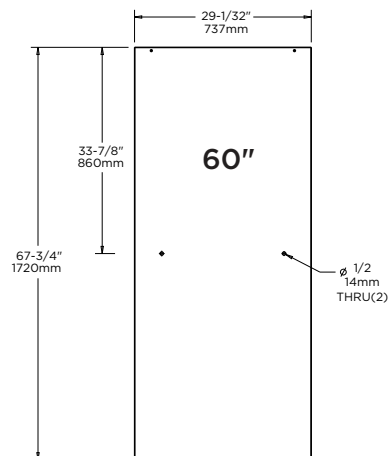

TECHNICAL DATA

Shower Door

SLIDING SHOWER 48" & 60" GLASS PANELS

MATERIALS:

1/4" (6mm) Tempered Glass Panel.

INSTALLATION:

Detailed Instructions and Hardware Included for Easy Installation.

UNIQUE FEATURE:

Spot Guard Easy Clean Coating.

Traditional:

48": Fits Doors with an Opening min/max of 43 3/8" - 47 3/8" (110cm-120cm), with a Height of 70" (178cm).

60": Fits doors with an opening min/max of 50 1/8" - 59 3/8" (127cm-151cm), with a Height of 70" (178cm).

Contemporary:

48": Fits Doors with an Opening min/max of 43 3/8" - 47 3/8" (110cm-120cm), with a Height of 71" (180cm).

60": Fits Doors with an opening min/max of 50 1/8" - 58 1/2" (127cm-149cm), with a Height of 71" (180cm).

WARRANTY:

5 Year Limited Warranty.

see what Delta can do™