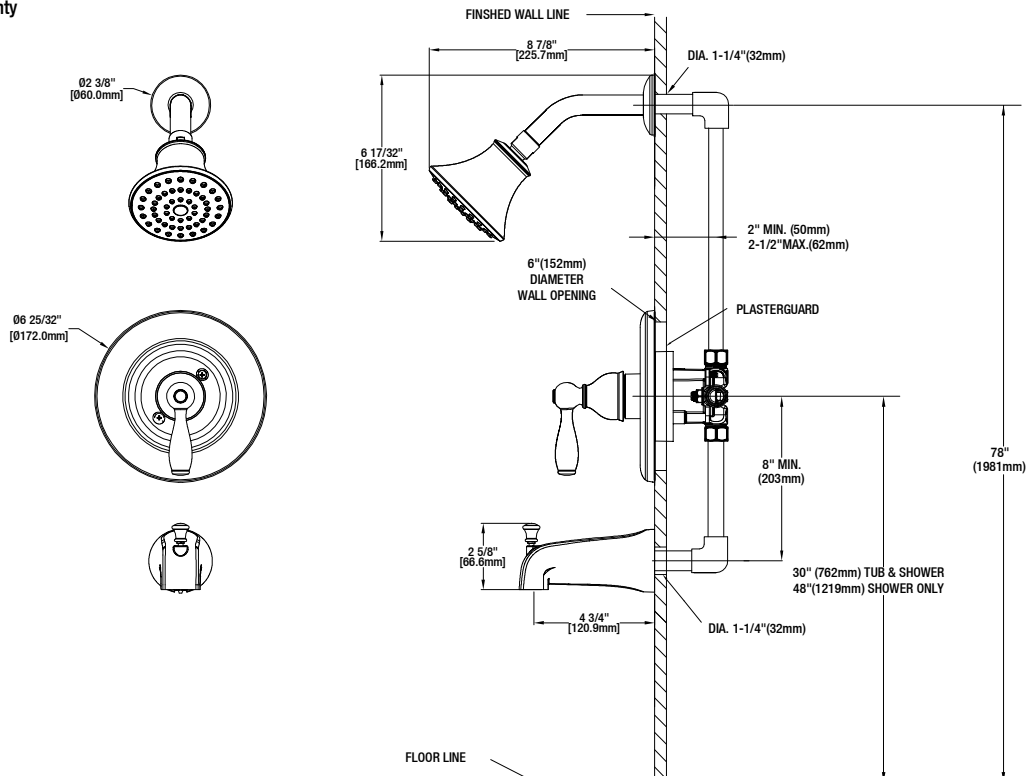

WARRANTY

- Limited Lifetime Warranty

INSTALLATION DIMENSIONS

Glacier Bay reserves the right to make changes in specifications and materials and to change and discontinue models, both without notice or obligation. Dimensions are for reference only.