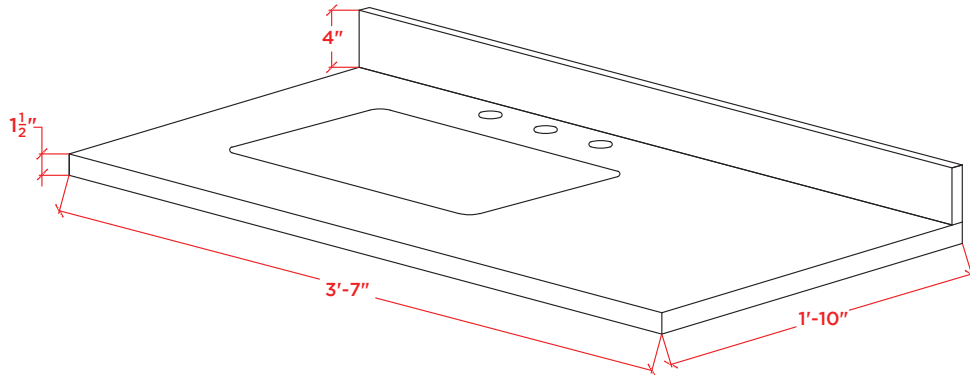

TAYLOR VANITY

Q043S-L-BC

BASE CABINET DIMENSIONS

42" W x 21.5" D x 33.5" H

FEATURES

- Solid wood construction
- Soft closing doors & drawers
- Satin finish hardware

INCLUDED

- Base Cabinet
- Hardware

COUNTERTOP DIMENSIONS

43" W x 22" D x 1.5" H

FEATURES

- Solid white quartz countertop
- Matching backsplash
- Pre-drilled for 8" spread faucet

INCLUDED

- Countertop
- Backsplash
- Sink

THREE DIMENSIONAL COUNTERTOP VIEW

COUNTERTOP PLAN VIEW