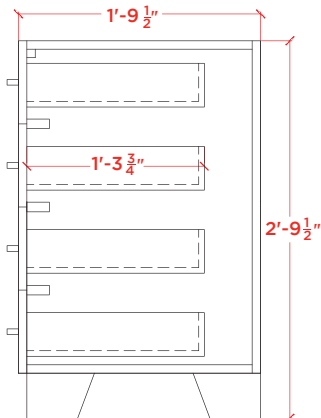

TAYLOR VANITY

Q043S-L-BC

BASE CABINET DIMENSIONS

42" W x 21.5" D x 33.5" H

FEATURES

- Solid wood construction
- Soft closing doors & drawers
- Satin finish hardware

INCLUDED

- Base Cabinet
- Hardware

AVAILABLE COLORS

White Grey Midnight Blue

BASE CABINET FRONT VIEW

BASE CABINET THREE DIMENSIONAL VIEW

BASE CABINET SIDE VIEW

BASE CABINET PLAN VIEW

TAYLOR VANITY

WQ-043SL-REC-CT

COUNTERTOP DIMENSIONS

43" W x 22" D x 1.5" H

FEATURES

- Solid white quartz countertop
- Matching backsplash
- Pre-drilled for 8" spread faucet

INCLUDED

- Countertop
- Backsplash
- Sink

THREE DIMENSIONAL COUNTERTOP VIEW

COUNTERTOP PLAN VIEW