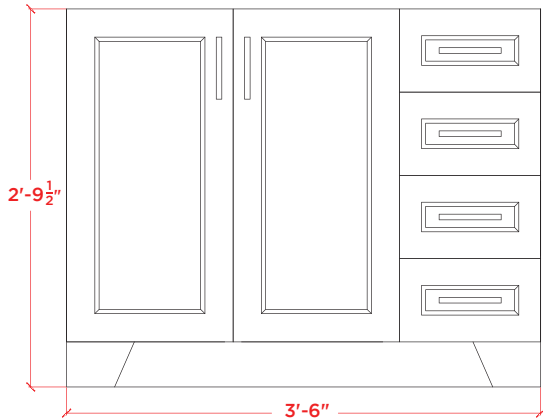

TAYLOR VANITY

Q043S-L-BC

BASE CABINET DIMENSIONS

42" W x 21.5" D x 33.5" H

FEATURES

- Solid wood construction
- Soft closing doors & drawers
- Satin finish hardware

INCLUDED

- Base Cabinet
- Hardware

AVAILABLE COLORS

White Grey Midnight Blue

BASE CABINET FRONT VIEW

BASE CABINET THREE DIMENSIONAL VIEW

BASE CABINET SIDE VIEW

BASE CABINET PLAN VIEW

TAYLOR VANITY

WQ-043SL-REC-CT

COUNTERTOP DIMENSIONS

43" W x 22" D x 1.5" H

FEATURES

- Solid white quartz countertop
- Matching backsplash
- Pre-drilled for 8" spread faucet

INCLUDED

- Countertop
- Backsplash
- Sink

THREE DIMENSIONAL COUNTERTOP VIEW