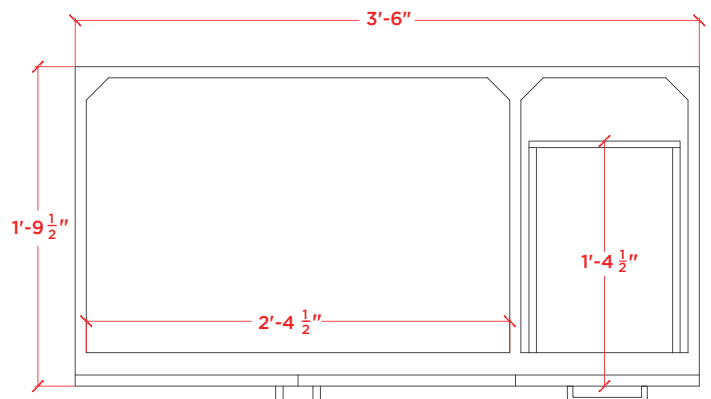

TAYLOR VANITY

Q043S-L-BC

BASE CABINET DIMENSIONS

42" W x 21.5" D x 33.5" H

FEATURES

- Solid wood construction
- Soft closing doors & drawers
- Satin finish hardware

INCLUDED

- Base Cabinet
- Hardware

AVAILABLE COLORS

White Grey Midnight Blue

BASE CABINET FRONT VIEW

BASE CABINET THREE DIMENSIONAL VIEW

BASE CABINET SIDE VIEW

BASE CABINET PLAN VIEW

TAYLOR VANITY

WQ-043SL-REC-CT

COUNTERTOP DIMENSIONS

43" W x 22" D x 1.5" H

FEATURES

- Solid white quartz countertop
- Matching backsplash
- Pre-drilled for 8" spread faucet

INCLUDED

- Countertop
- Backsplash
- Sink

THREE DIMENSIONAL COUNTERTOP VIEW

COUNTERTOP PLAN VIEW