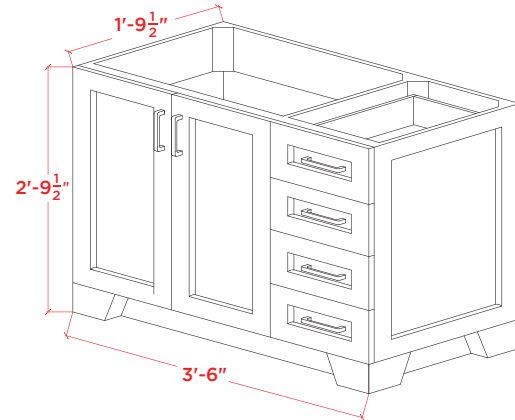

BASE CABINET THREE DIMENSIONAL VIEW

BASE CABINET PLAN VIEW