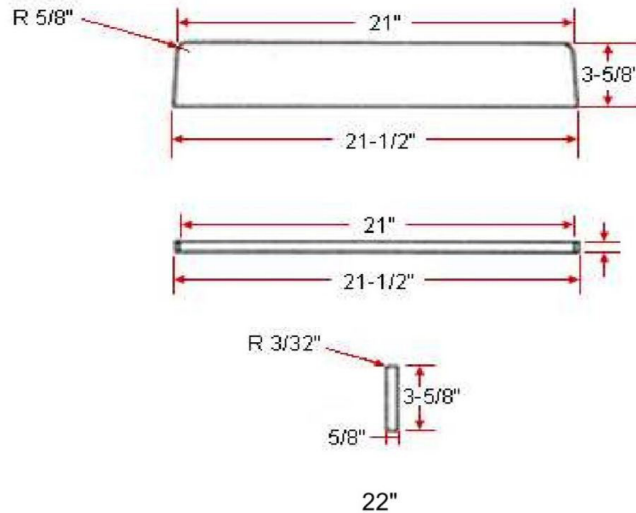

Cultured Marble Universal Side Splash 22"
White on White

SPECIFICATIONS

MATERIAL:	Cultured Marble
TOOLS NEEDED FOR INSTALLATION:	100% silicone
ASSEMBLED DIMENSIONS:	0.625" H x 21.5" L x
ASSEMBLED WEIGHT:	3.57 lbs.
FAUCET TYPE:	N/A
NUMBER OF MOUNTING HOLES:	N/A
BOWL MATERIAL:	N/A
BACK SPLASH INCLUDED:	No
COLOR:	White on White
NUMBER OF BOWLS:	N/A
BOWL DIMENSIONS:	N/A
BOWL SHAPE:	N/A
SINK THICKNESS:	0.78"
MOUNTING TYPE:	N/A
OVERFLOW HOLE:	N/A