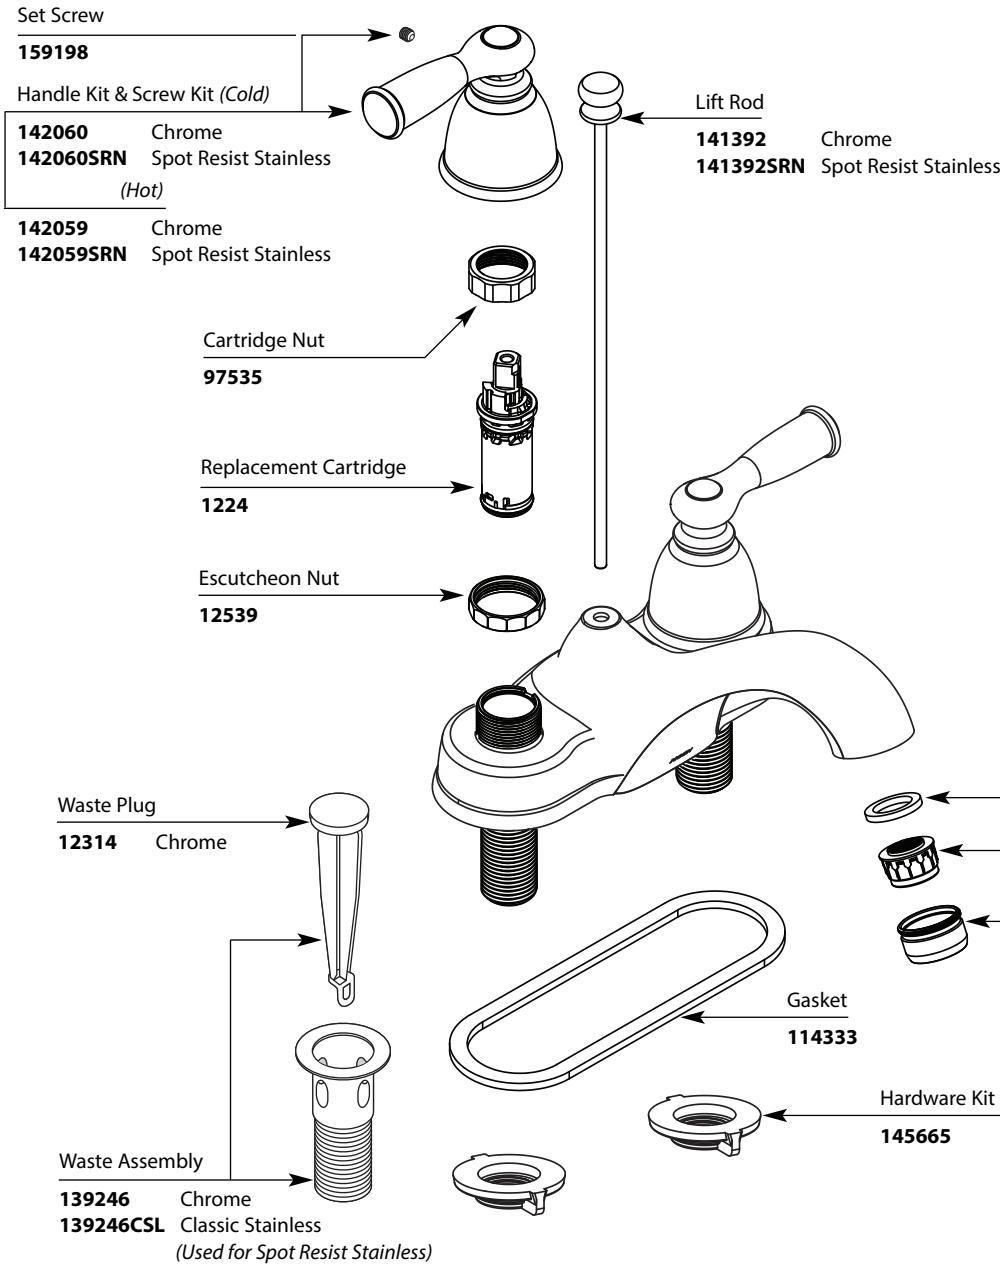

Buy it for looks. Buy it for life.®

Illustrated Parts

■ Order by Part Number

BANBURY®
Two Handle Lavatory Faucet

MODEL	TYPE	FINISH
WS84912	Lever	Chrome
WS84912SRN	Lever	Spot Resist Stainless

USE ON DECKS < 1/4" (6mm)

Thin Deck Spacer Kit
146936

USE ON DECKS > 1-1/8" (29mm)

Deck Extension Kit
100818