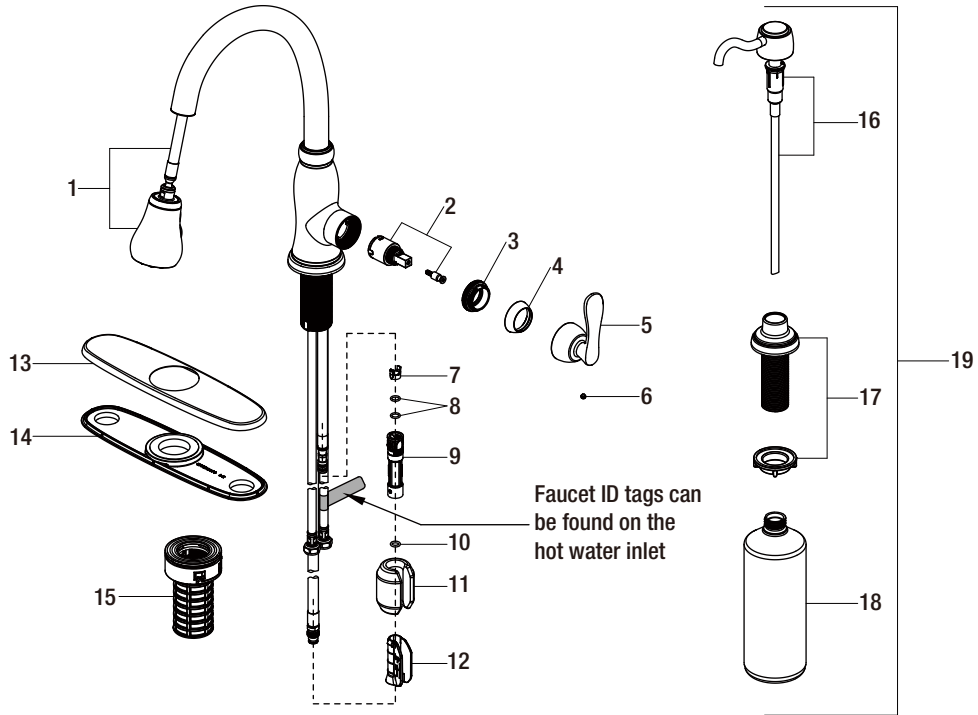

Replacement Parts List

Pavilion Single-Handle Pull-Down Sprayer Kitchen Faucet
with Soap Dispenser in Chrome

MODEL	SKU #	FINISH
67780-0001	1000045277	Chrome

Many replacement parts can be purchased online or at your local store. Please use the table below to identify the part SKU number needed, go to HOMEDEPOT.COM, and check for online and store availability. If you can't find the part you are looking for, please call 1-855-HD-GLACIER.

Part	Description	Part #	Internet SKU #	Store SKU #
1	Sprayhead and Hose	RP3834101		
2	Cartridge & Screw	RP20089	206116616	
3	Bonnet nut	RP70582		
4	Cap	RP8018401		
5	Handle	RP1314301	206116531	
6	Set screw	RP50002		
7	Block	RP70421	206116636	
8	O-ring	RP60002		
9	Quick connect assembly	RP70429		

Part	Description	Part #	Internet SKU #	Store SKU #
10	O-ring	RP60089		
11	Weight	RP70441		
12	Weight clip	RP70590		
13	Escutcheon	RP8060301		
14	Gasket	RP80604		
15	FastMount™	RP56096		
16	Pump kit	RP46018		
17	Flange kit	RP4601901		
18	Soap bottle	RP46002		
19	Soap dispenser kit	RP4602001	206116651	